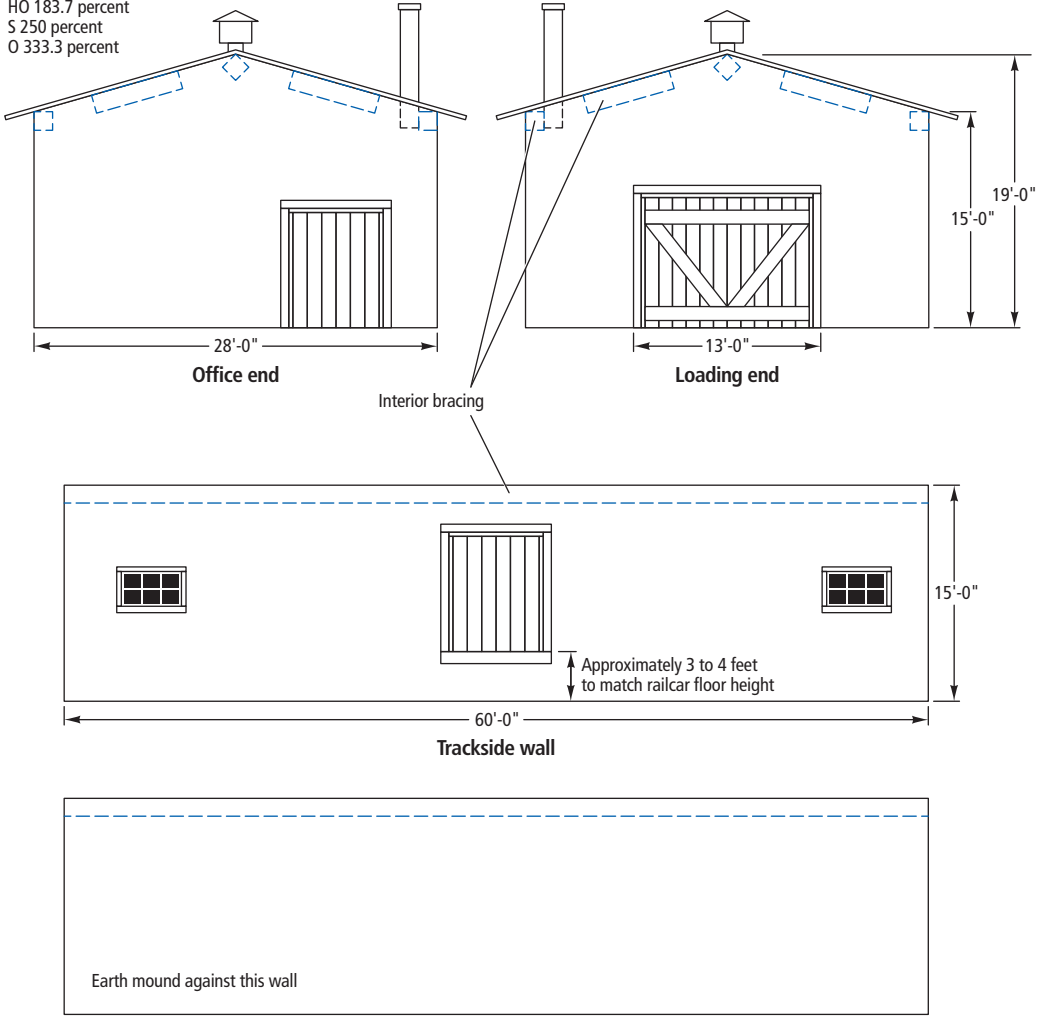

Potato warehouse building wall details

Ratio 1:160, N scale

TO CONVERT N SCALE
DRAWINGS TO YOUR SCALE
COPY AT THESE PERCENTAGES:
HO 183.7 percent
S 250 percent
O 333.3 percent

Potato warehouse wood door details

Office and trackside doors

Loading door

All material Midwest Products no. 8003 basswood
Full size for N scale

Door framing detail