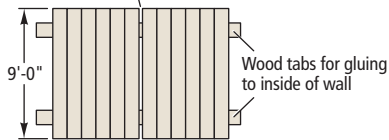

Potato warehouse wood door details

Office and trackside doors