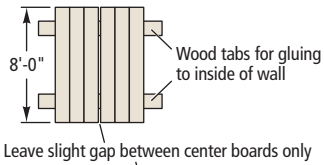

Potato warehouse building wall details

Ratio 1:160, N scale

TO CONVERT N SCALE
DRAWINGS TO YOUR SCALE
COPY AT THESE PERCENTAGES:
HO 183.7 percent
S 250 percent
O 333.3 percent

Potato warehouse wood door details

Office and trackside doors

Loading door

All material Midwest Products no. 8003 basswood
Full size for N scale

Door framing detail