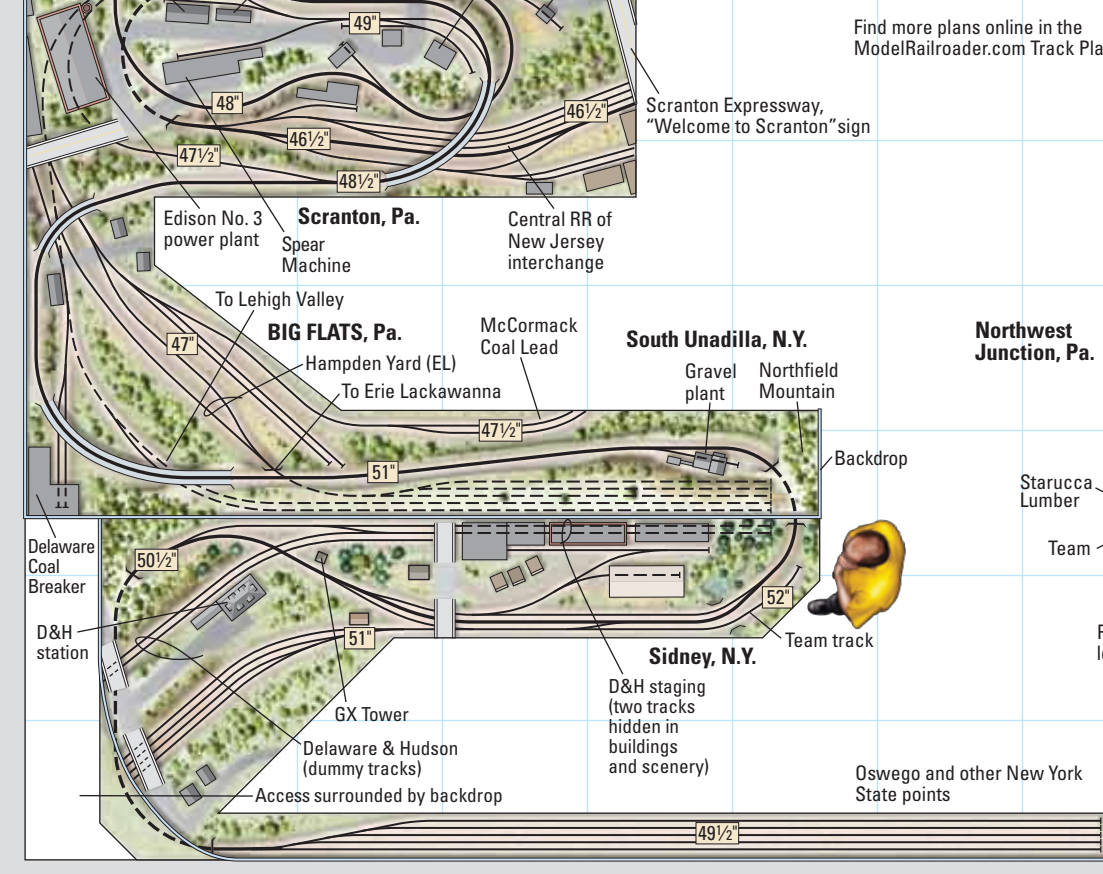

Access for attic door surrounded by backdrop

© 2014 Kalmbach Publishing Co.  
This material may not be reproduced in any form without permission from the publisher.

## Burnt Hills & Big Flats RR

N scale (1:160)  
Layout size: 20 x 30 feet  
Scale of plan: 3/8" = 1'-0", 24" grid  
Numbered arrows indicate photo locations

Find more plans online in the  
ModelRailroader.com Track Plan Database.

Entryway