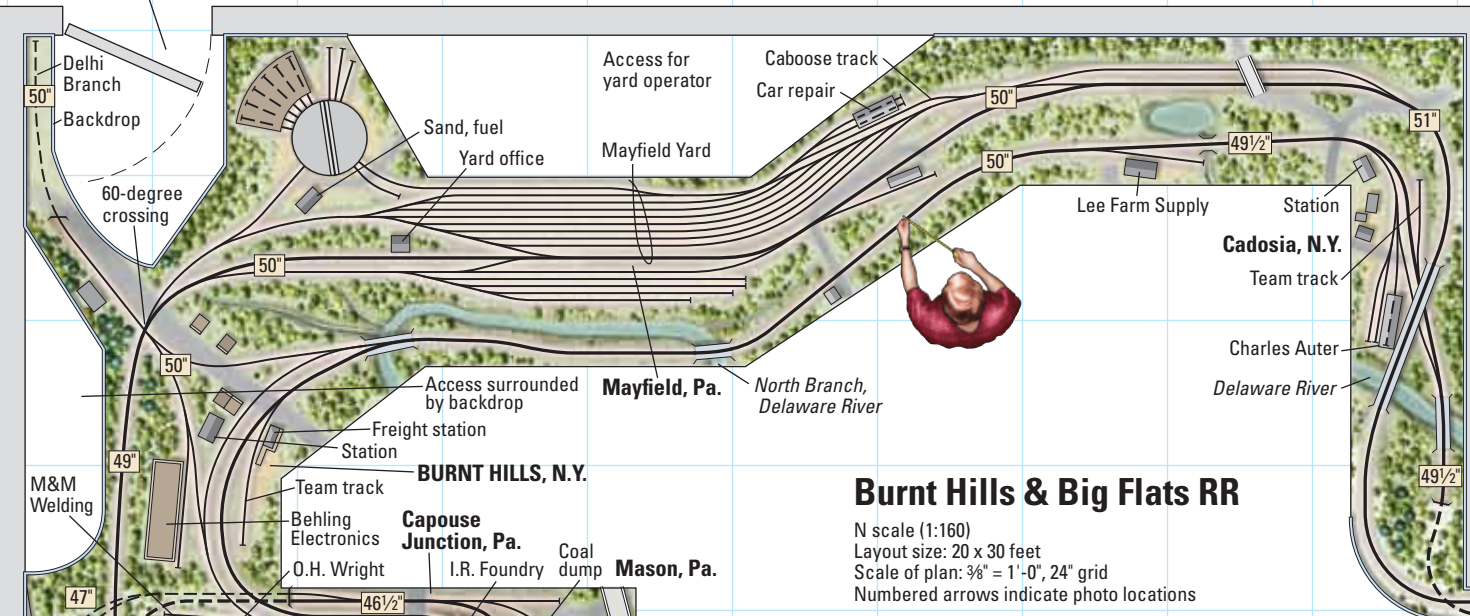

Access for attic door surrounded by backdrop

© 2014 Kalmbach Publishing Co.  
This material may not be reproduced in any form without permission from the publisher.

## Burnt Hills & Big Flats RR

N scale (1:160)  
Layout size: 20 x 30 feet  
Scale of plan: 3/8" = 1'-0", 24" grid  
Numbered arrows indicate photo locations

Find more plans online in the  
ModelRailroader.com Track Plan Database.

Entryway