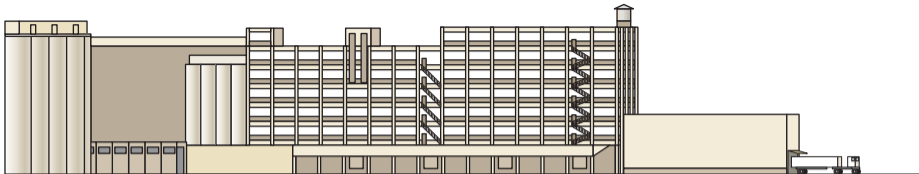

Ramp

Runaround track

Walthers code 83  
left-hand  
curved turnout

Foam bumpers

Staging yard

File cabinet underneath

Runaround track

52½"