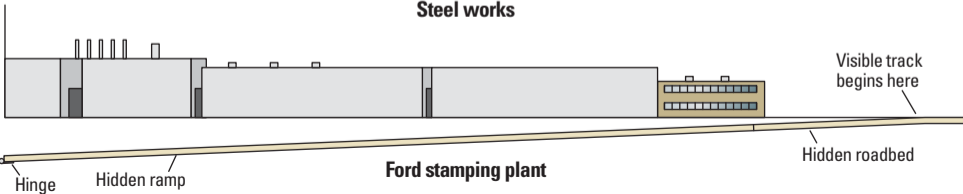

Steel works

Ford stamping plant