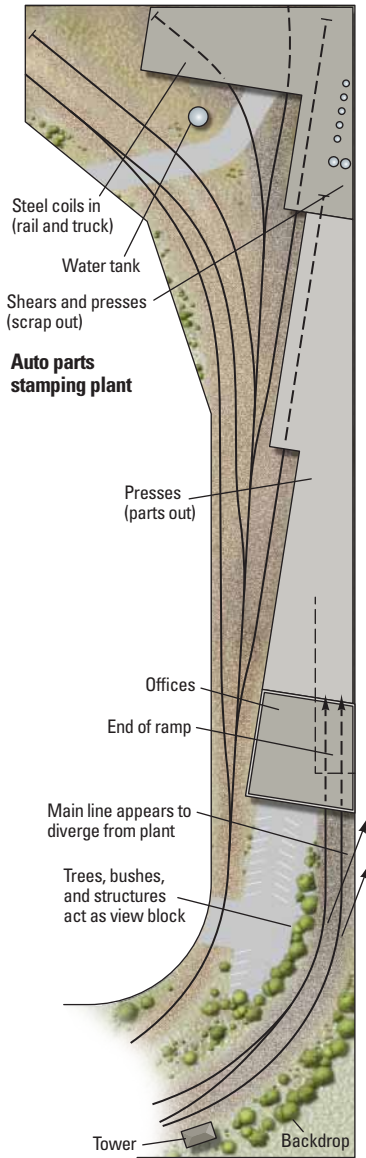

# Calumet & South Chicago RR

H0 scale (1:87.1)

Layout size: 12'-0" x 14'-6"

Scale of plan: ½" = 1'-0", 12" grid

Numbered arrows indicate photo locations

Illustration by Rick Johnson

Find more plans online in the  
ModelRailroader.com Track Plan Database.

Ramp

Runaround track

Walthers code 83  
left-hand  
curved turnout

Foam bumpers

Staging yard

File cabinet underneath

Runaround track

52½"

**General Mills**

**Steel works**

**Ford stamping plant**