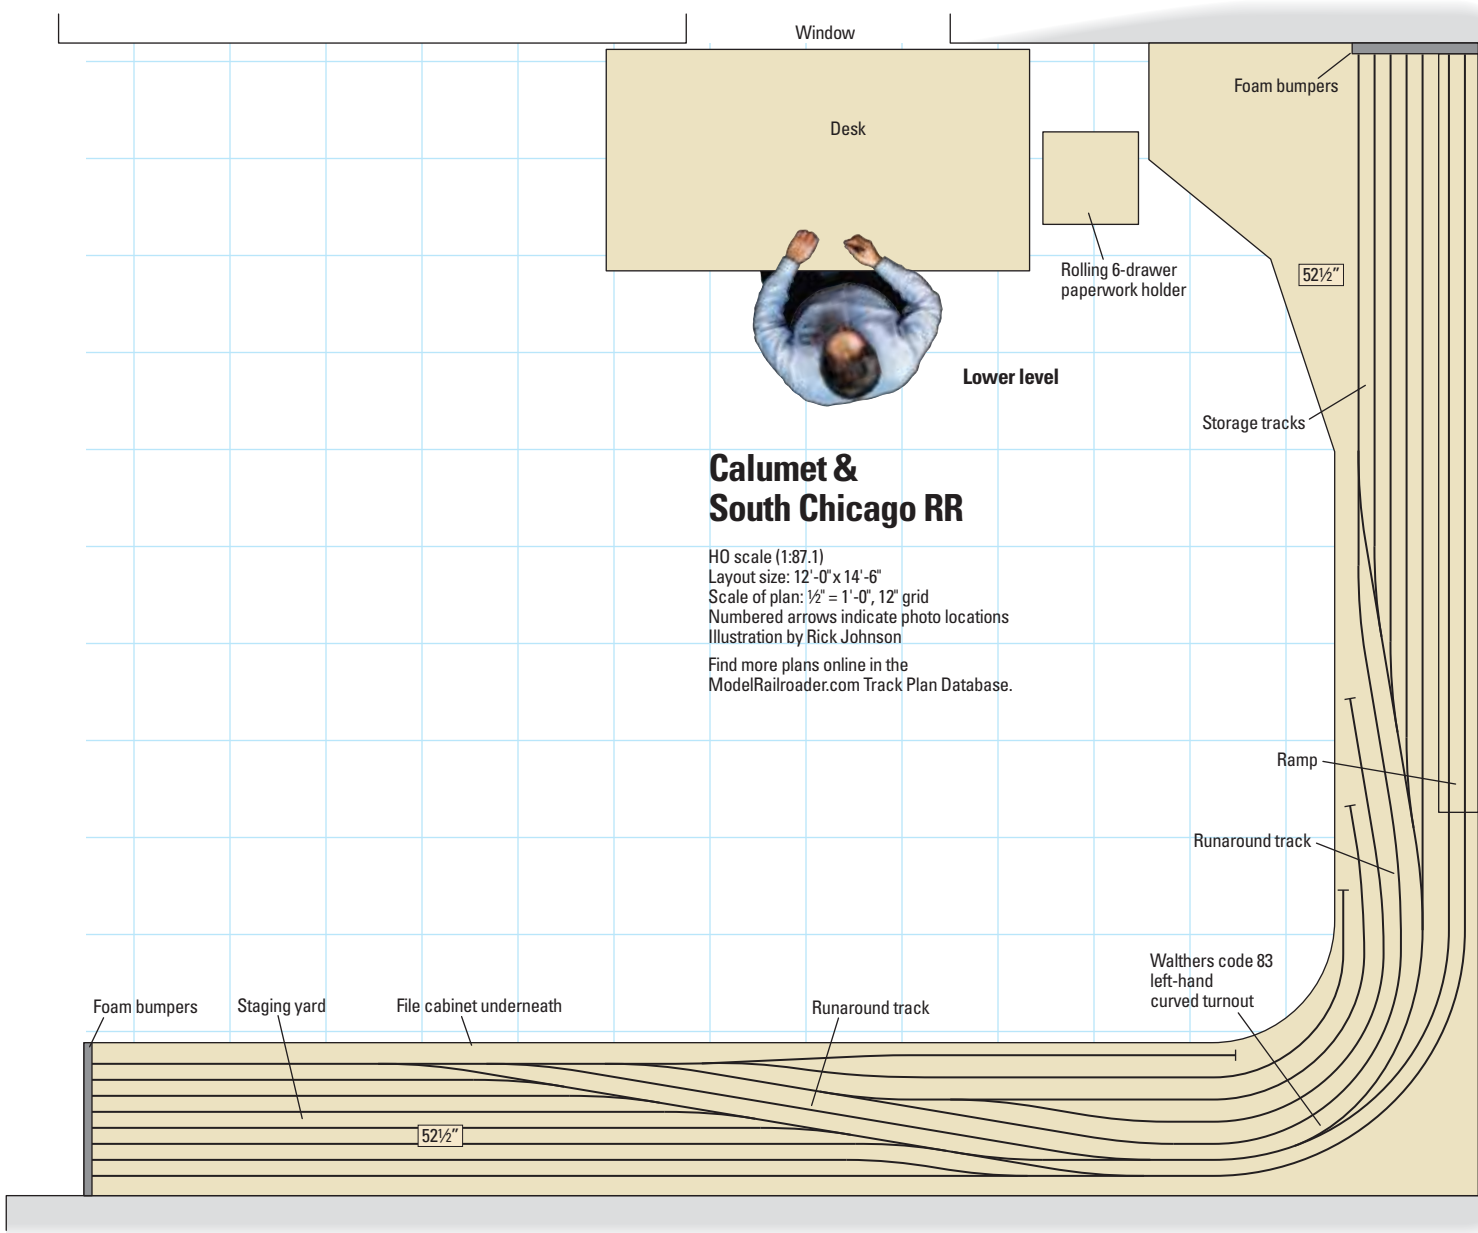

# Calumet & South Chicago RR

H0 scale (1:87.1)

Layout size: 12'-0" x 14'-6"

Scale of plan: ½" = 1'-0", 12" grid

Numbered arrows indicate photo locations

Illustration by Rick Johnson

Find more plans online in the  
ModelRailroader.com Track Plan Database.

Ramp

Runaround track

Walthers code 83  
left-hand  
curved turnout

Foam bumpers

Staging yard

File cabinet underneath

Runaround track

52½"