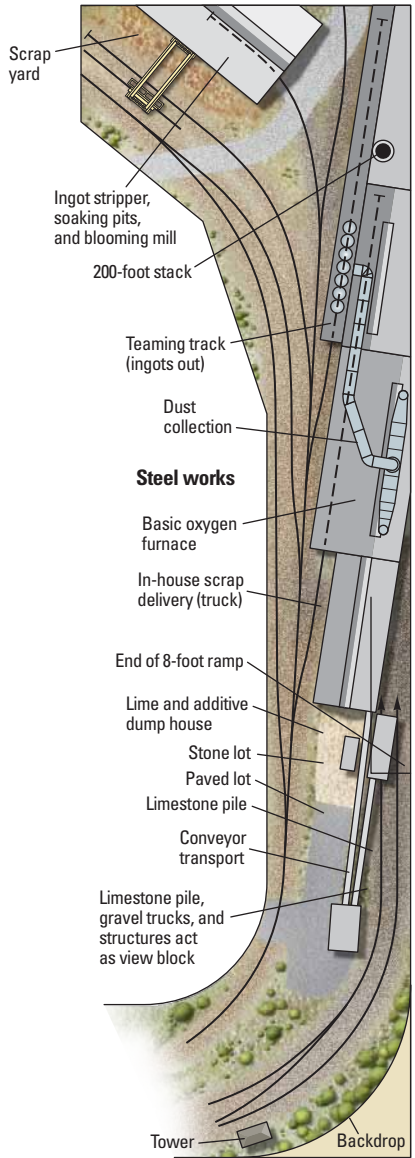

# Calumet & South Chicago RR

H0 scale (1:87.1)

Layout size: 12'-0" x 14'-6"

Scale of plan: ½" = 1'-0", 12" grid

Numbered arrows indicate photo locations

Illustration by Rick Johnson

Find more plans online in the  
ModelRailroader.com Track Plan Database.

Ramp

Runaround track

Walthers code 83  
left-hand  
curved turnout

Foam bumpers

Staging yard

File cabinet underneath

Runaround track

52½"

**General Mills**

**Steel works**

**Ford stamping plant**