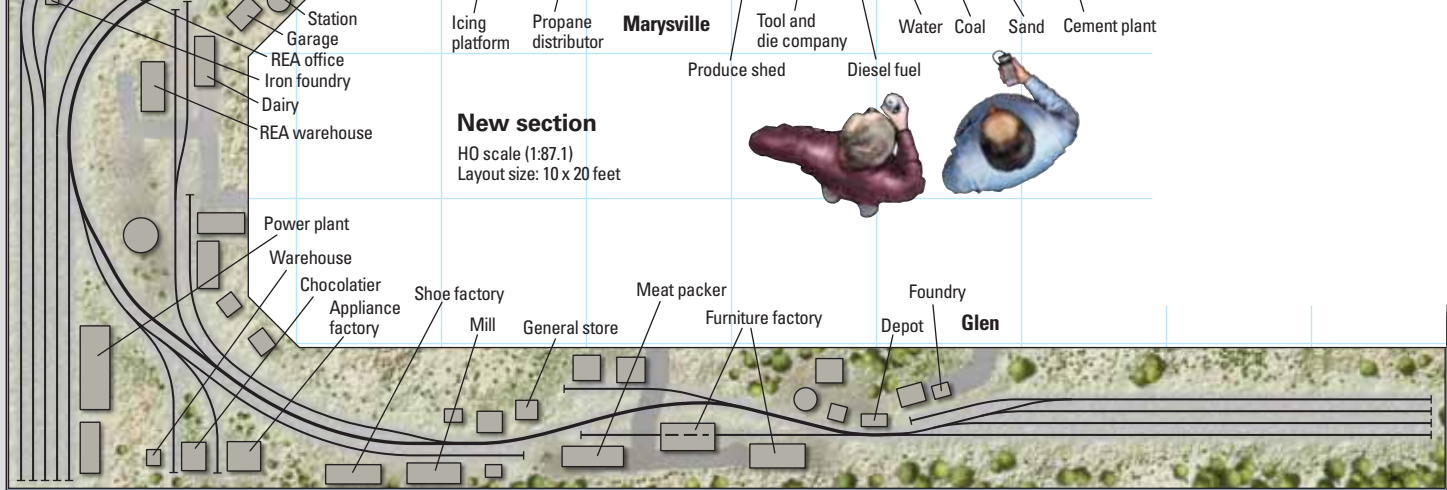

## Clinch Mountain Ry.

HO scale (1:87.1)

Layout size: 10 x 13 feet

Scale of plan: 3/8" = 1'-0", 24" grid

Numbered arrows indicate photo locations

Illustration by Rick Johnson

Find more plans online in the  
ModelRailroader.com Track Plan Database.

To original layout ↑↑

Station  
Garage  
REA office  
Iron foundry  
Dairy  
REA warehouse  
Icing platform  
Propane distributor  
**Marysville**  
Tool and die company  
Water  
Coal  
Sand  
Cement plant

**New section**

HO scale (1:87.1)  
Layout size: 10 x 20 feet

Power plant  
Warehouse  
Chocolatier  
Appliance factory  
Shoe factory  
Mill  
General store  
Meat packer  
Furniture factory  
Depot  
Foundry  
**Glen**