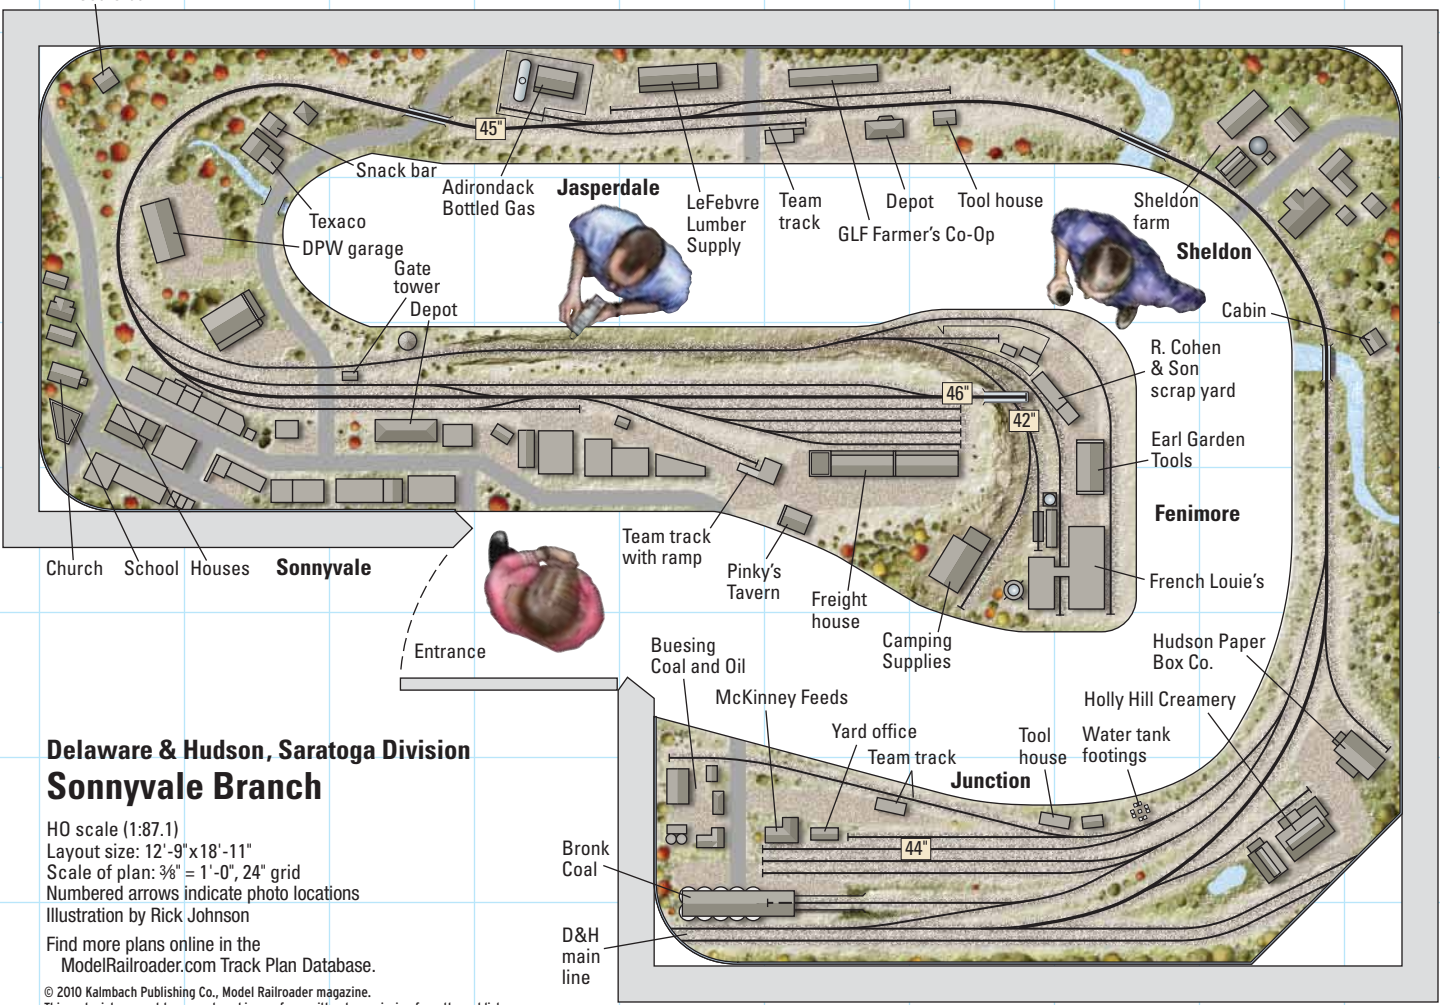

N scale barn

Delaware & Hudson, Saratoga Division Sonnyvale Branch

HO scale (1:87.1)

Layout size: 12'-9" x 18'-11"

Scale of plan: 3/8" = 1'-0", 24" grid

Numbered arrows indicate photo locations

Illustration by Rick Johnson

Find more plans online in the
ModelRailroader.com Track Plan Database.