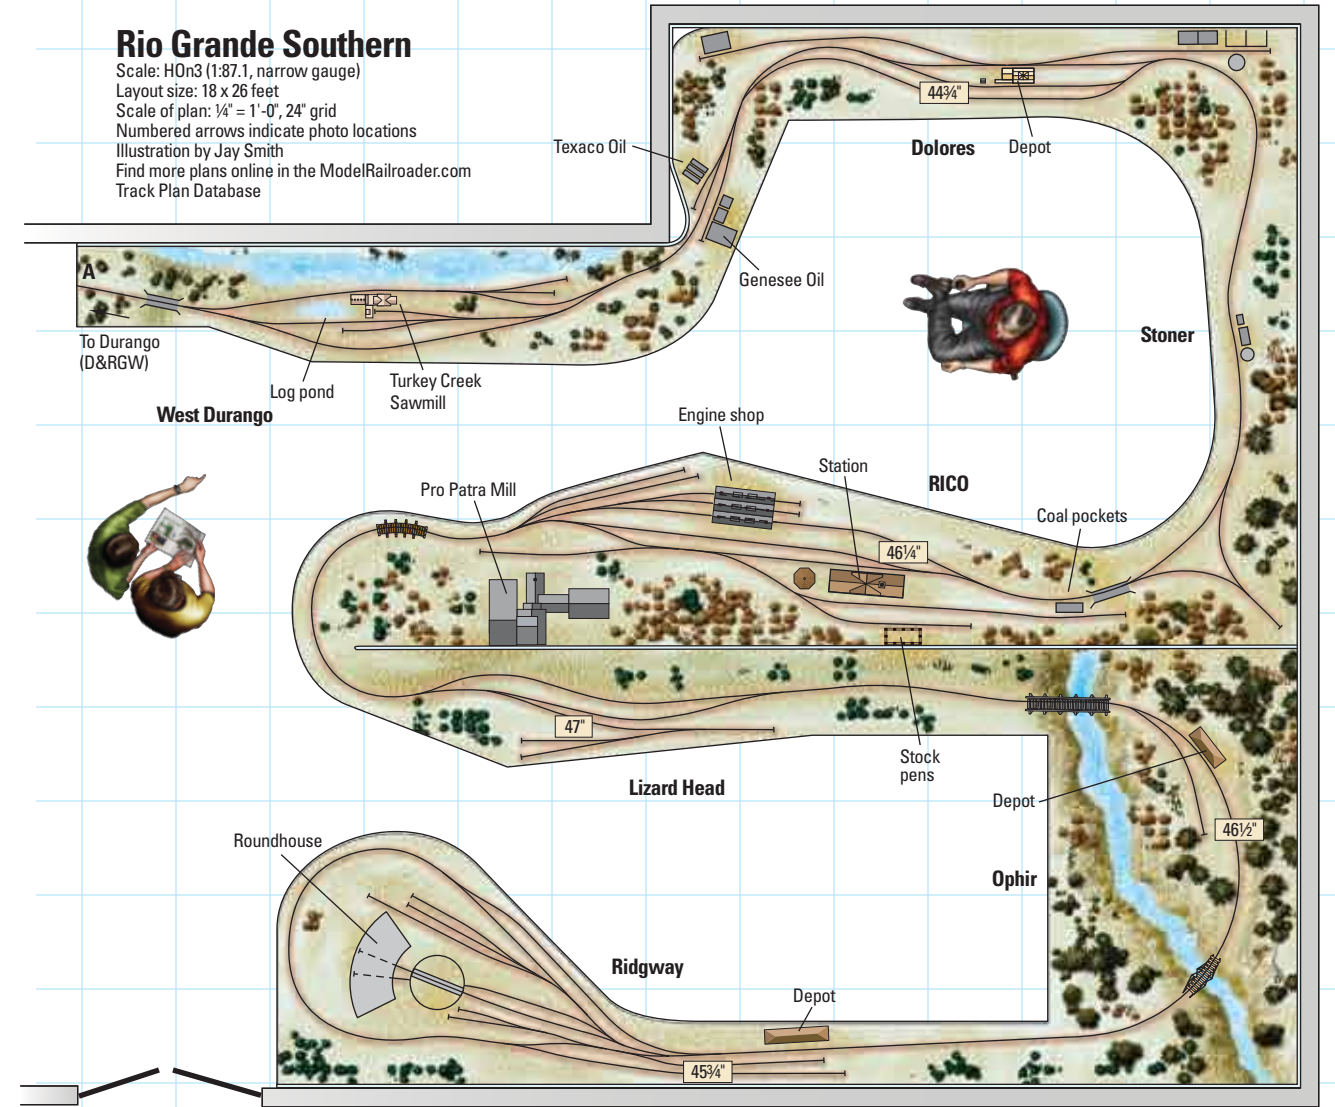

**Denver & Rio Grande Western**

Scale: HO<sub>n3</sub> (1:87.1, narrow gauge)  
 Layout size: 24 x 28 feet  
 Scale of plan: ¼" = 1'-0", 24" grid  
 Numbered arrows indicate photo locations  
 Illustration by Jay Smith  
 Find more plans online in the ModelRailroader.com Track Plan Database  
 © 2013 Kalmbach Publishing Co., Model Railroader magazine.  
 This material may not be reproduced in any form without permission from the publisher.

**Rio Grande Southern**

Scale: HO<sub>n3</sub> (1:87.1, narrow gauge)  
 Layout size: 18 x 26 feet  
 Scale of plan: ¼" = 1'-0", 24" grid  
 Numbered arrows indicate photo locations  
 Illustration by Jay Smith  
 Find more plans online in the ModelRailroader.com Track Plan Database