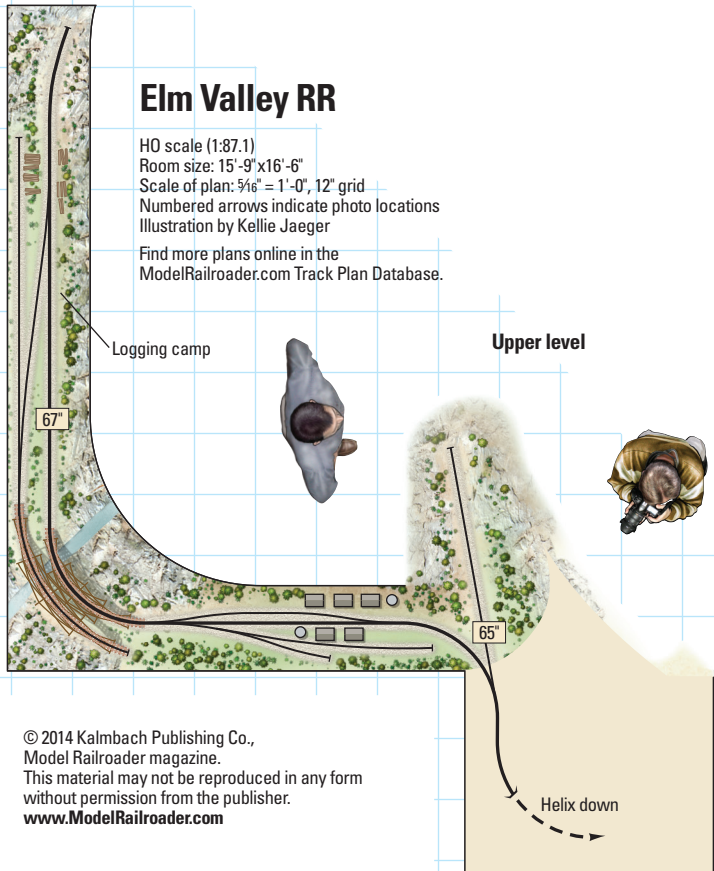

# Elm Valley RR

HO scale (1:87.1)

Room size: 15'-9" x 16'-6"

Scale of plan:  $\frac{5}{16}$ " = 1'-0", 12" grid

Numbered arrows indicate photo locations

Illustration by Kellie Jaeger

Find more plans online in the  
ModelRailroader.com Track Plan Database.