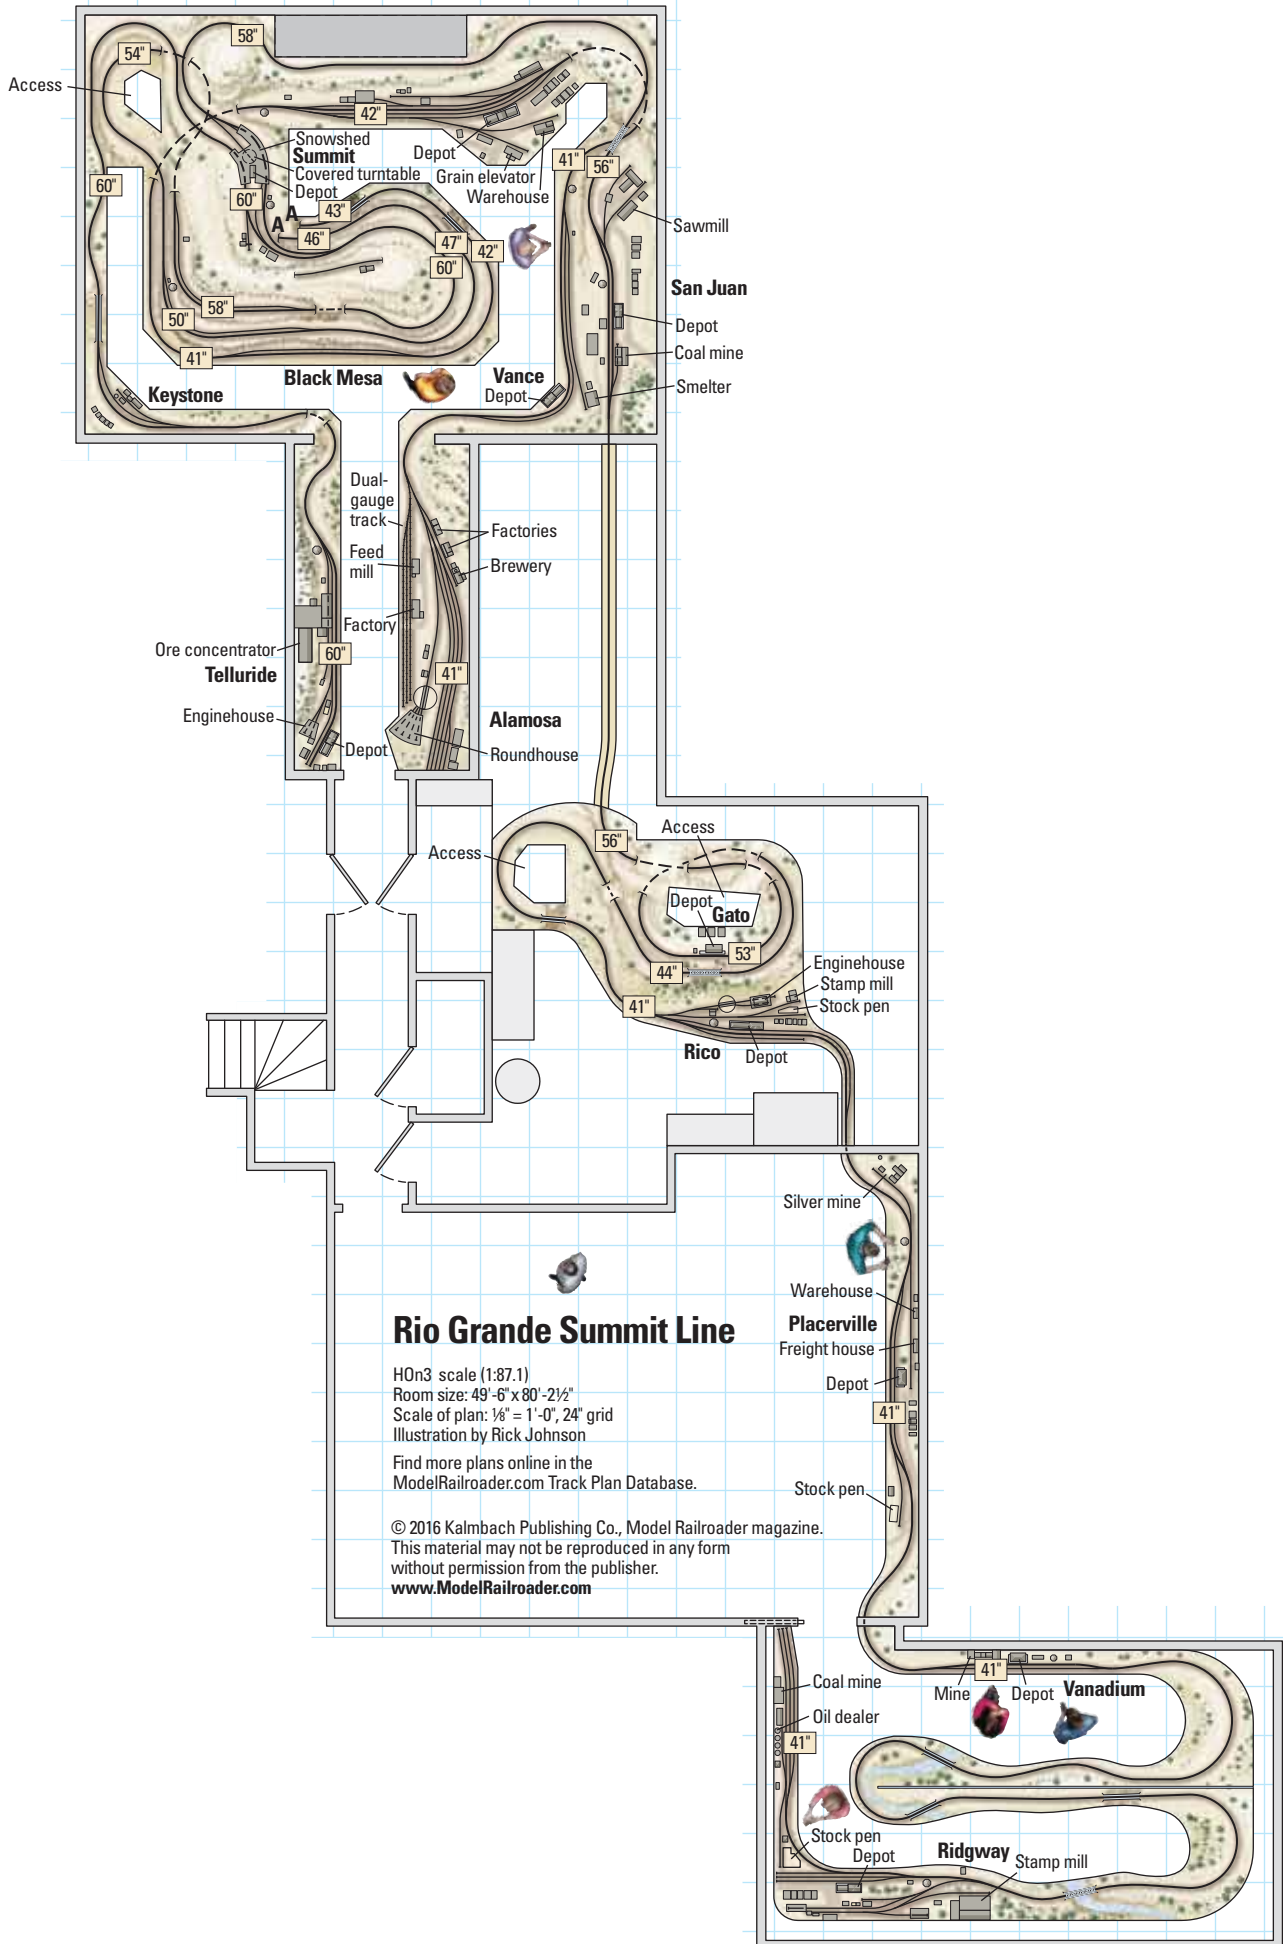

Rio Grande Summit Line

Rio Grande Summit Line

H0n3 scale (1:87.1)
Room size: 49'-6" x 80'-2 1/2"
Scale of plan: 1/8" = 1'-0", 24" grid
Illustration by Rick Johnson

Find more plans online in the
ModelRailroader.com Track Plan Database.