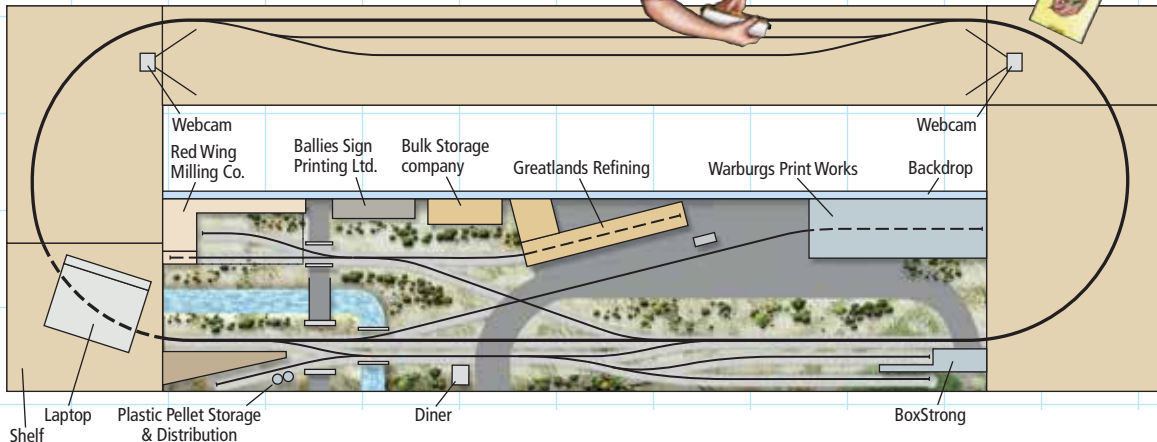

Agawa Yard

HO scale (1:87.1)

Room size: 4 x 12 feet

Scale of plan: 1/2" = 1'-0", 12" grid

Illustration by Theo Cobb

➕ Find more plans online
in the ModelRailroader.com
Track Plan Database.

© 2019 Kalmbach Media Co., Model Railroader magazine.
This material may not be reproduced in any form
without permission from the publisher.
www.ModelRailroader.com