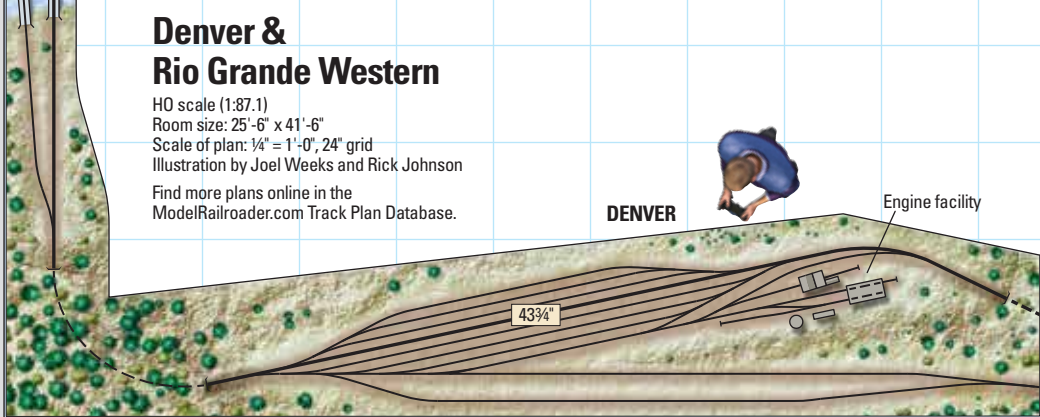

Denver & Rio Grande Western

HO scale (1:87.1)
 Room size: 25'-6" x 41'-6"
 Scale of plan: 1/4" = 1'-0", 24" grid
 Illustration by Joel Weeks and Rick Johnson
 Find more plans online in the
 ModelRailroader.com Track Plan Database.