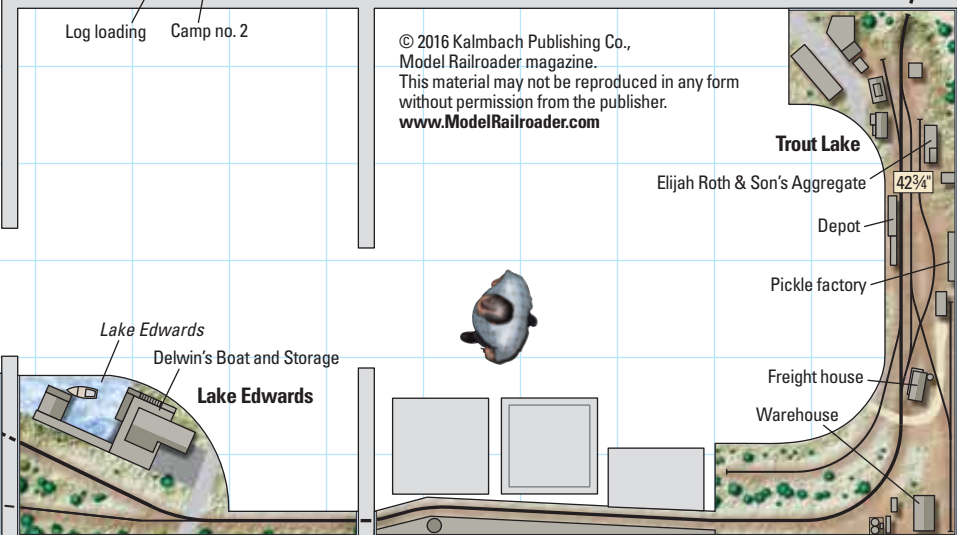

Denver & Rio Grande Western

HO scale (1:87.1)
 Room size: 25'-6" x 41'-6"
 Scale of plan: 1/4" = 1'-0", 24" grid
 Illustration by Joel Weeks and Rick Johnson
 Find more plans online in the
 ModelRailroader.com Track Plan Database.