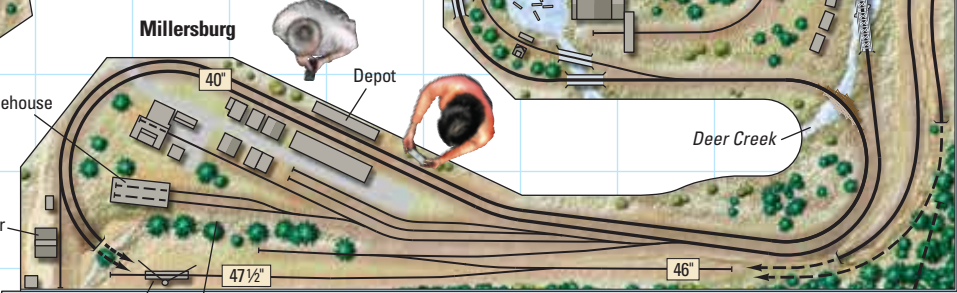

Denver & Rio Grande Western

HO scale (1:87.1)
 Room size: 25'-6" x 41'-6"
 Scale of plan: 1/4" = 1'-0", 24" grid
 Illustration by Joel Weeks and Rick Johnson
 Find more plans online in the
 ModelRailroader.com Track Plan Database.