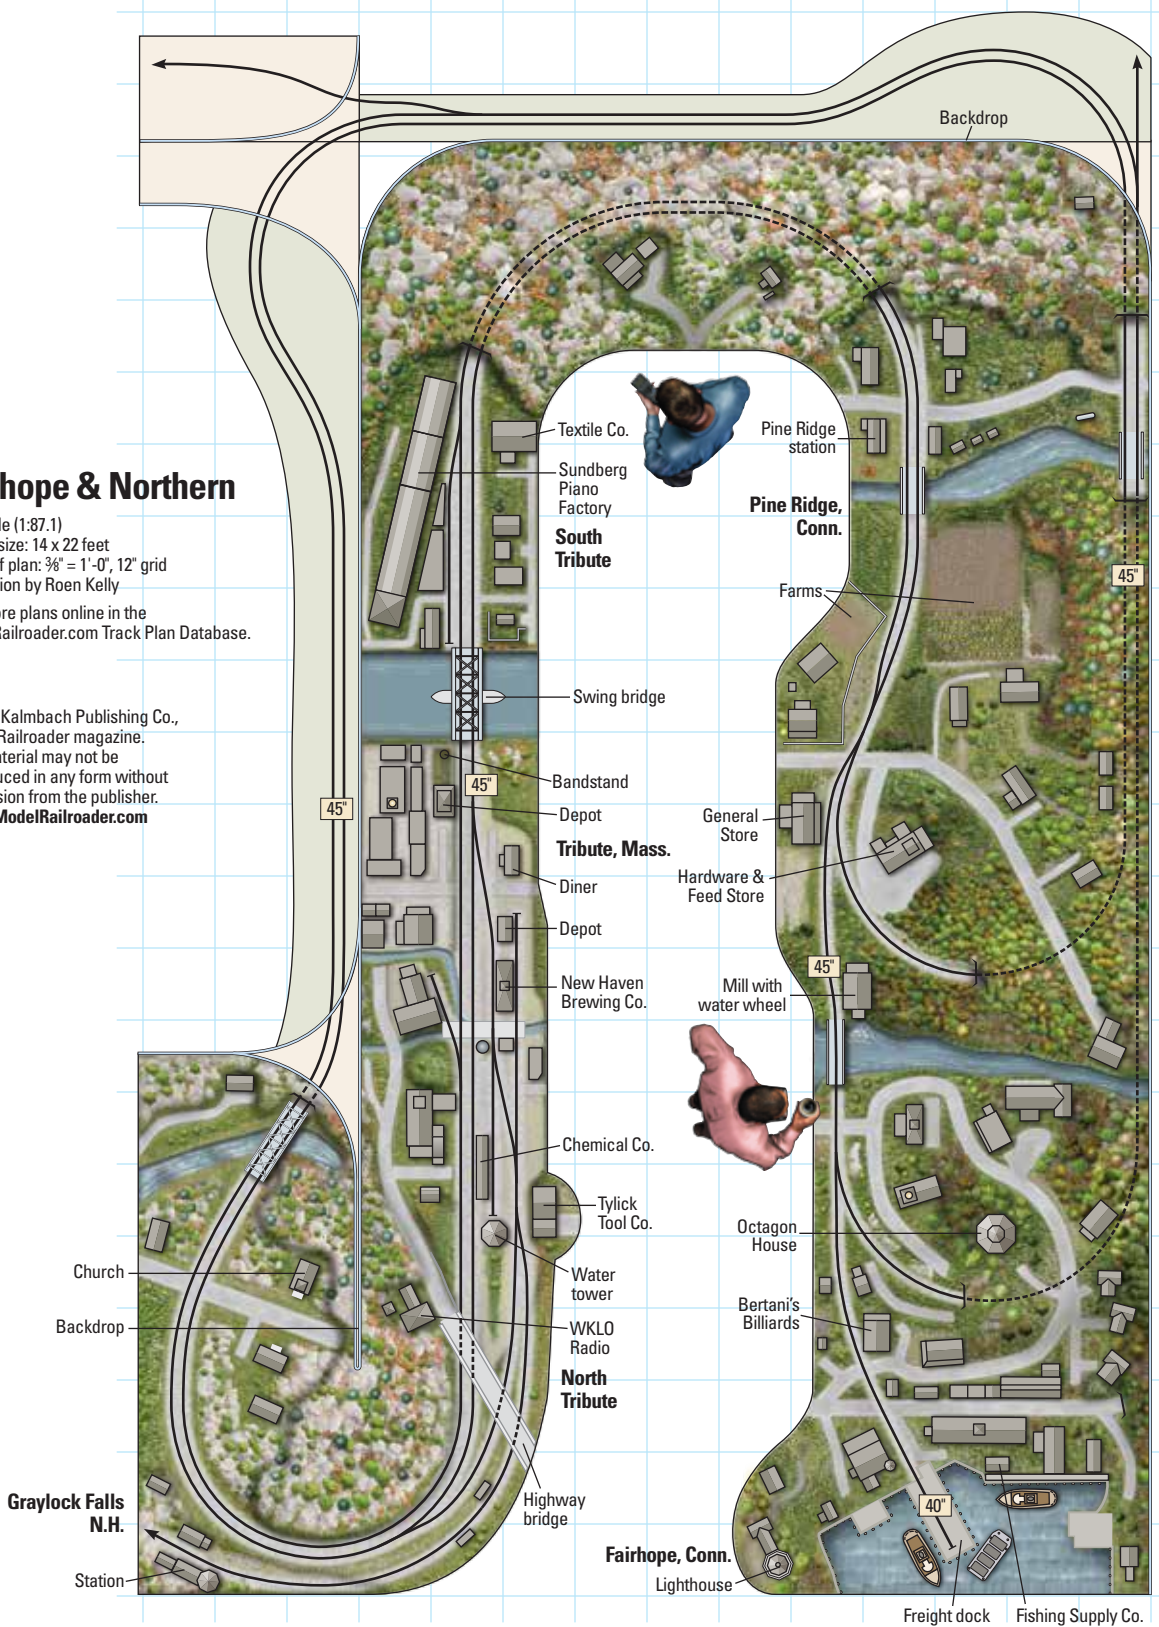

Fairhope & Northern

HO scale (1:87.1)
 Layout size: 14 x 22 feet
 Scale of plan: 3/8" = 1'-0", 12" grid
 Illustration by Roen Kelly

Find more plans online in the
 ModelRailroader.com Track Plan Database.

© 2015 Kalmbach Publishing Co.,
 Model Railroader magazine.
 This material may not be
 reproduced in any form without
 permission from the publisher.
www.ModelRailroader.com

**Graylock Falls
N.H.**

Church
 Backdrop

Farms

General
 Store
 Hardware &
 Feed Store

Mill with
 water wheel

Octagon
 House

Bertani's
 Billiards

Freight dock

Fishing Supply Co.

Backdrop

45'

45'

45'

45'

40'