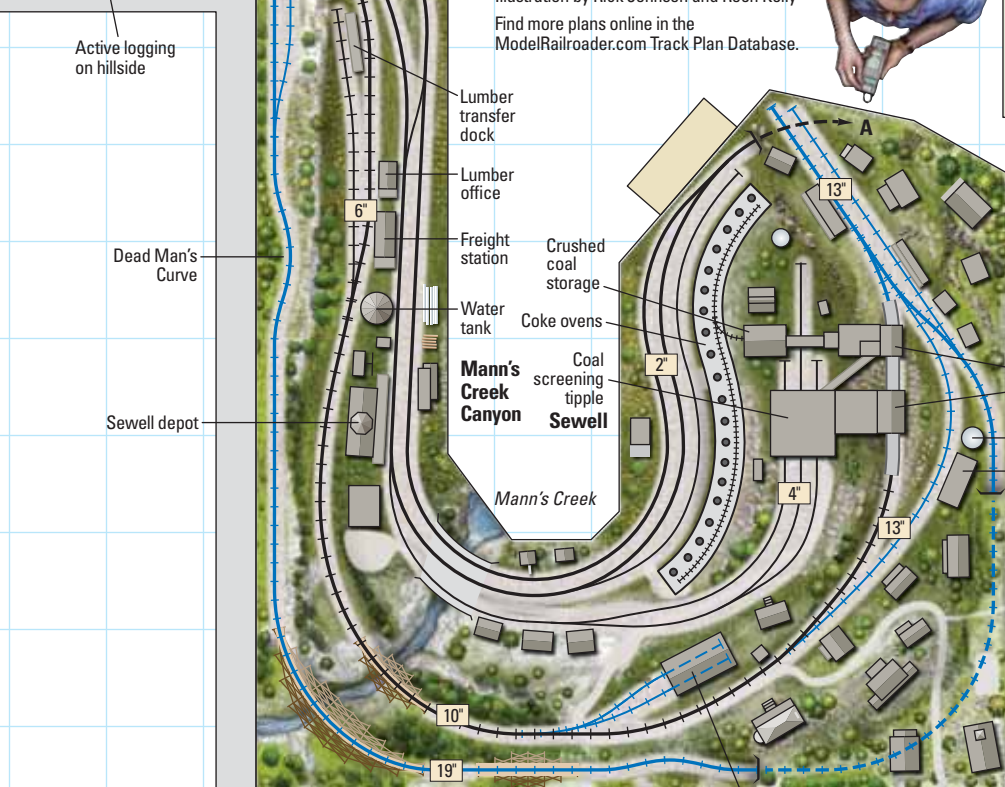

Mann's Creek Railway

HO and HO3 scale (1:87.1)
 Room size: 11'-3" x 14'-7"
 Scale of plan: 1/2" = 1'-0", 12" grid
 Illustration by Rick Johnson and Roen Kelly
 Find more plans online in the
ModelRailroader.com Track Plan Database.

- Track legend:
- HO standard gauge, Chesapeake & Ohio
 - +— Dual gauge
 - - - HO3, Mann's Creek Ry

Stone engine house