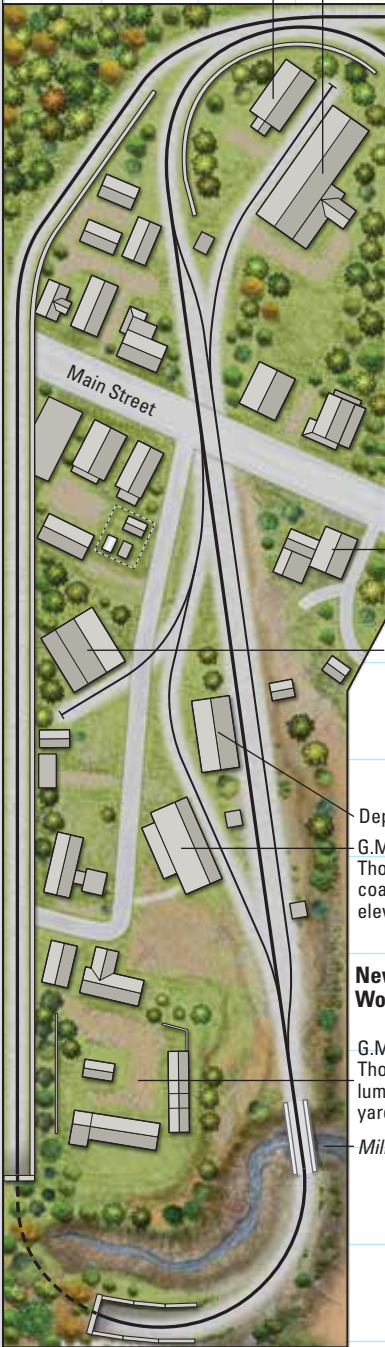

Snow fence factory Creamery

Canosta Yard

Cortland Yard

## New Woodstock, N.Y.

H0 scale (1:87.1)

Layout size: 8 x 14 feet

Scale of plan: 1/2" = 1'-0", 12" grid

Illustration by Roen Kelly

Find more plans online in the ModelRailroader.com Track Plan Database.

© 2018 Kalmbach Media Co., Great Model Railroads.

This material may not be reproduced in any form without permission from the publisher.

[www.ModelRailroader.com](http://www.ModelRailroader.com)

Phil's house

Feed store

Depot

G.M. Thompson coal elevator

### New Woodstock

G.M. Thompson lumber yard

Mill Creek