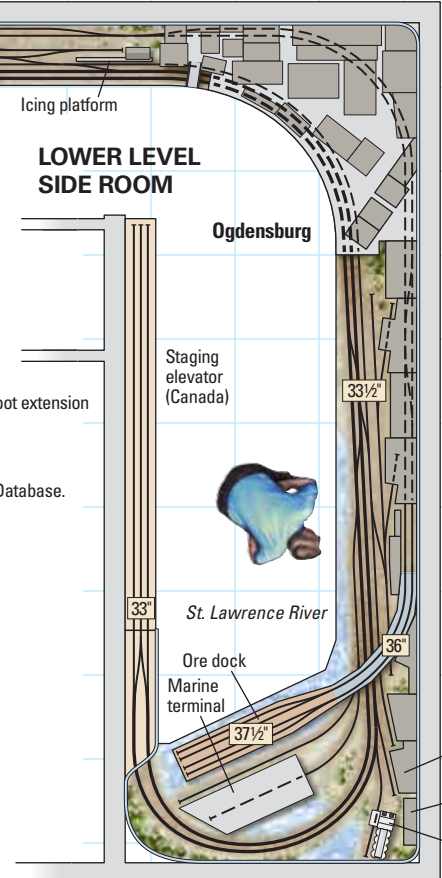

© 2016 Kalmbach Publishing Co., Model Railroader magazine. This material may not be reproduced in any form without permission from the publisher. www.ModelRailroader.com

Ogdensburg & Norwood Ry.

HO scale (1:87.1)
 Layout size: 24x30 feet plus 7x20-foot extension
 Scale of plan: 1/32" = 1'-0", 24" grid
 Illustration by Rick Johnson
 Find more plans online in the ModelRailroader.com Track Plan Database.

- O&N trackage
- New York Central

To Northville