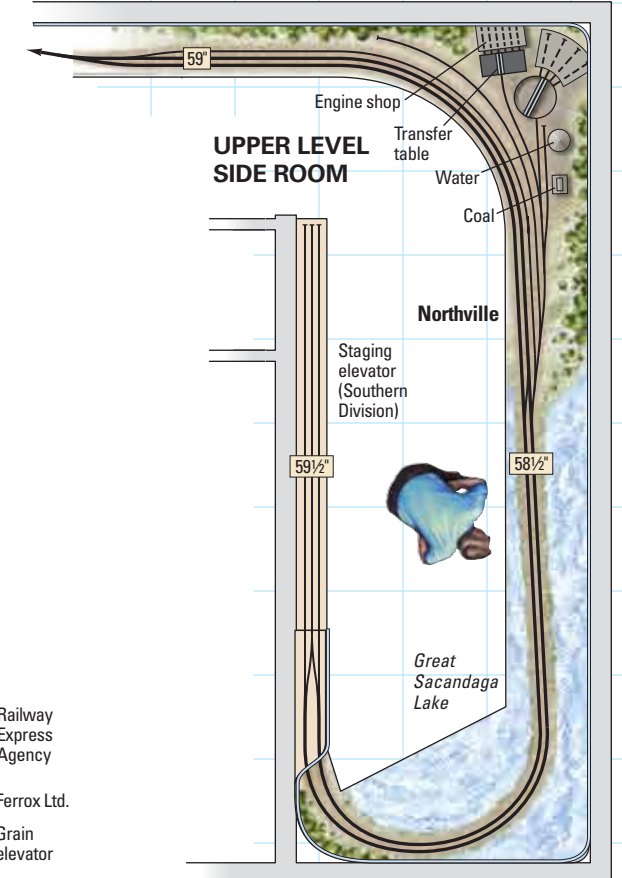

© 2016 Kalmbach Publishing Co., Model Railroader magazine. This material may not be reproduced in any form without permission from the publisher. www.ModelRailroader.com

Ogdensburg & Norwood Ry.

HO scale (1:87.1)
 Layout size: 24x30 feet plus 7x20-foot extension
 Scale of plan: 1/32" = 1'-0", 24" grid
 Illustration by Rick Johnson
 Find more plans online in the ModelRailroader.com Track Plan Database.

- O&N trackage
- New York Central

To Northville