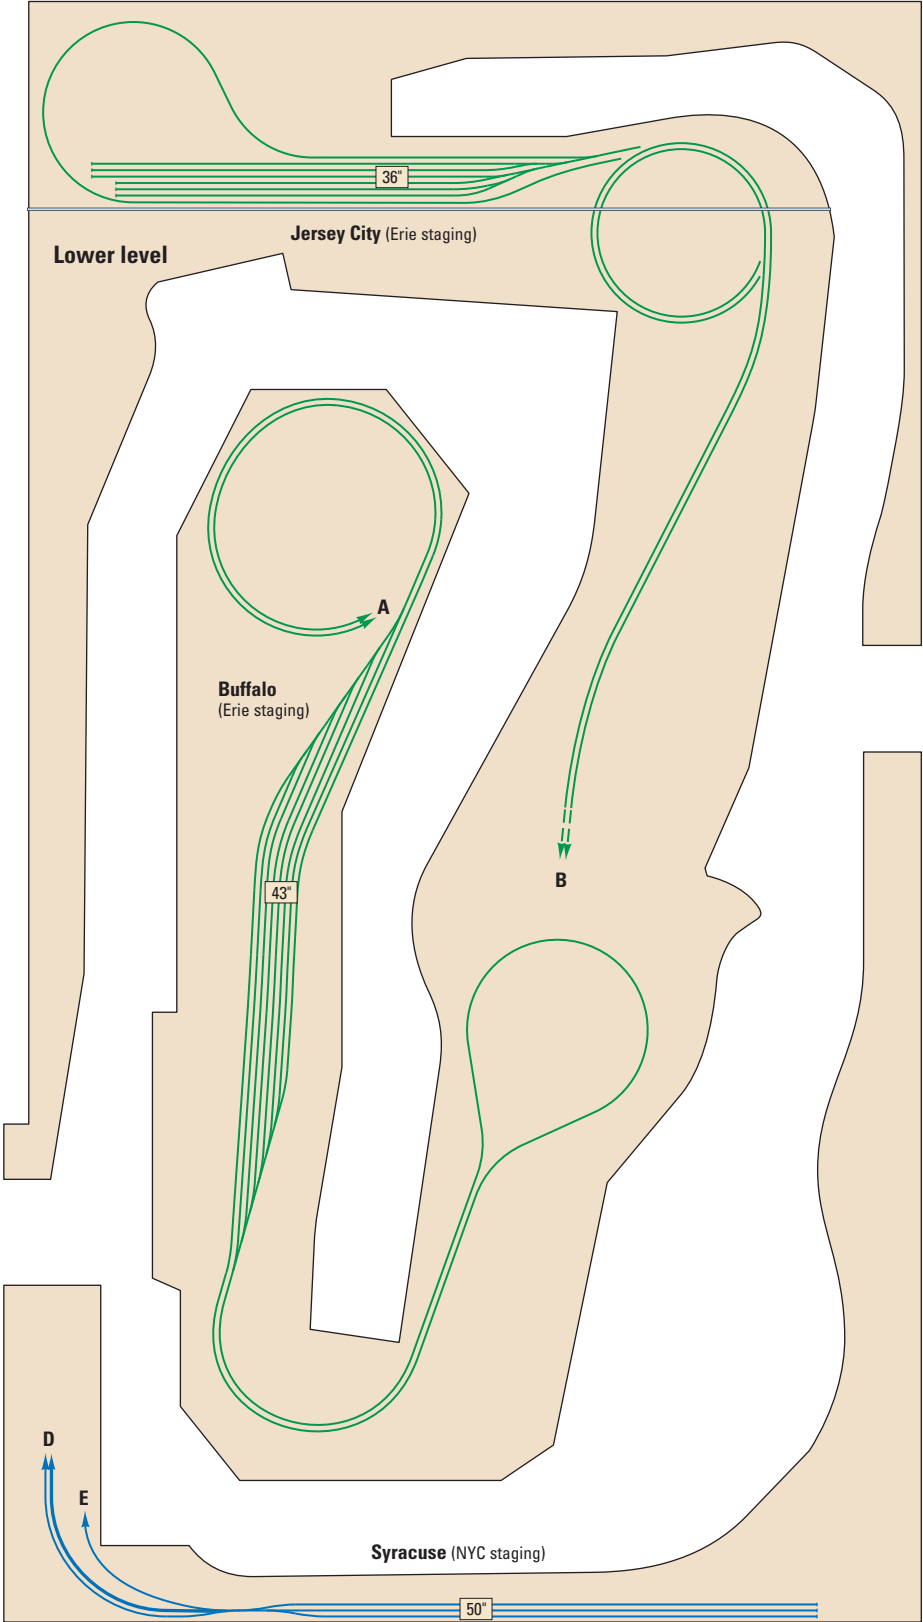

Sodus Point Coal trestle

PRR Elmira Branch

H0 scale (1:87.1)
 Room size: 22x45 feet
 Scale of plan: 3/16" = 1'-0", 24" grid
 Numbered arrows indicate photo locations

Illustration by Rick Johnson
 Find more plans online in the ModelRailroader.com Track Plan Database.

© 2019 Kalmbach Media Co., Great Model Railroads. This material may not be reproduced in any form without permission from the publisher. www.ModelRailroader.com

Corning (NYC staging)

59"

F