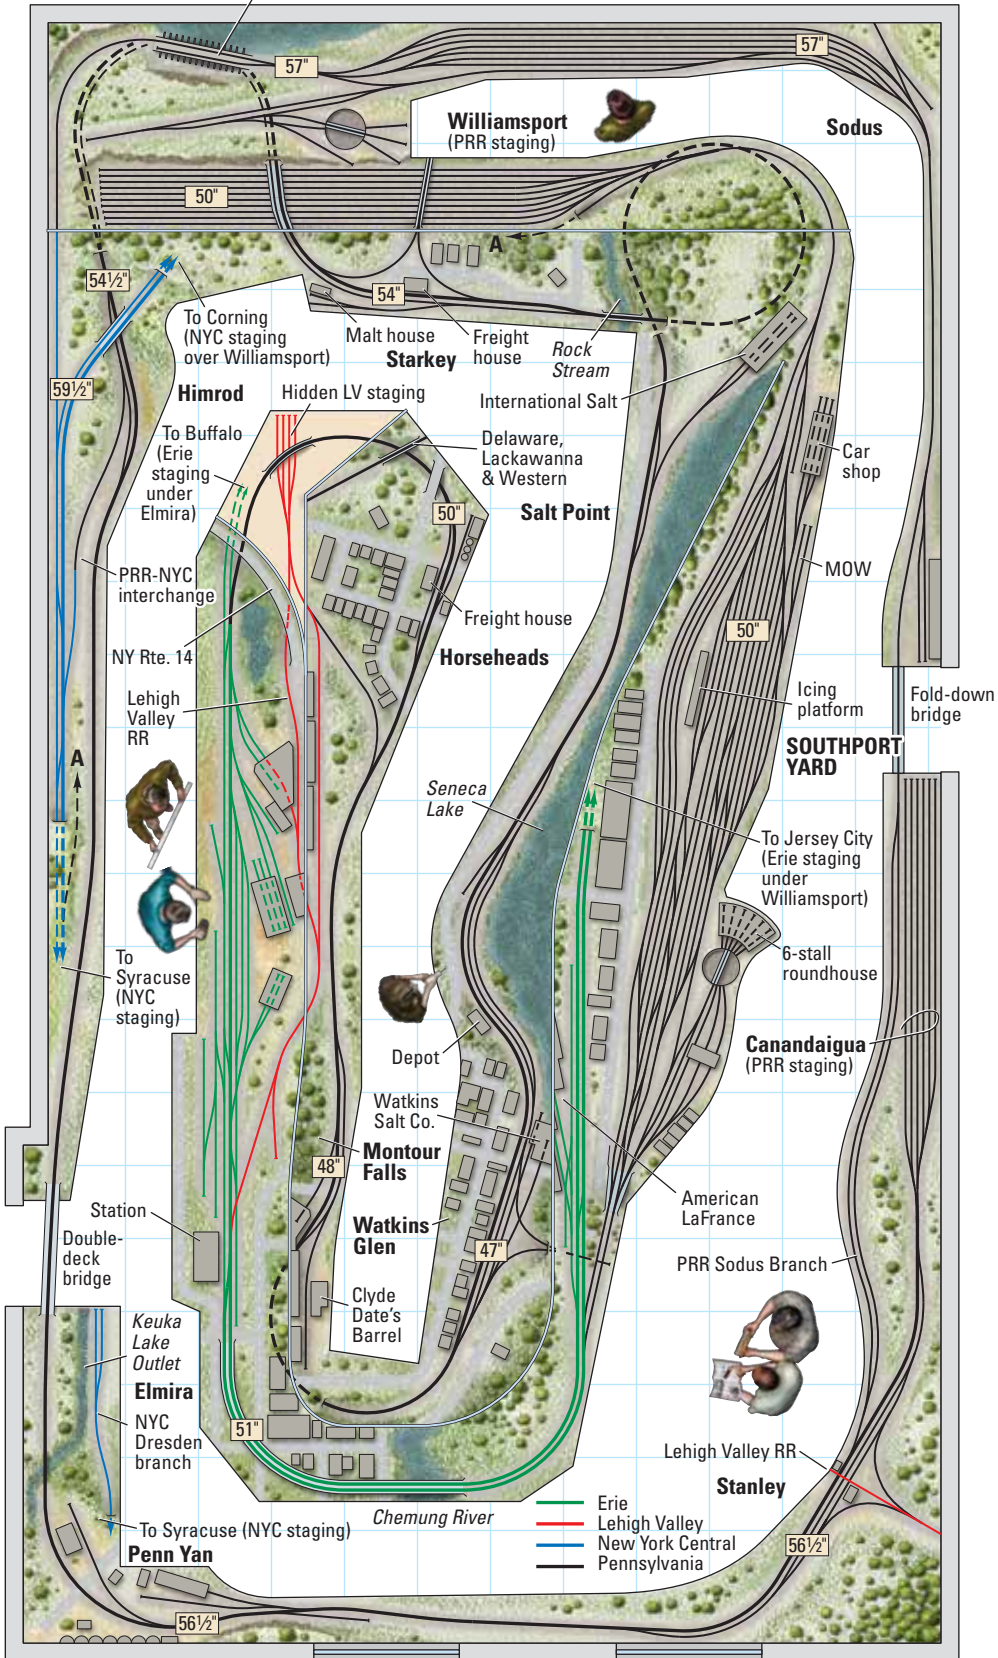

Sodus Point Coal trestle

PRR Elmira Branch

H0 scale (1:87.1)
 Room size: 22x45 feet
 Scale of plan: 3/16" = 1'-0", 24" grid
 Numbered arrows indicate photo locations

Illustration by Rick Johnson
 Find more plans online in the ModelRailroader.com Track Plan Database.

© 2019 Kalmbach Media Co., Great Model Railroads. This material may not be reproduced in any form without permission from the publisher. www.ModelRailroader.com

Corning (NYC staging)

59"

F