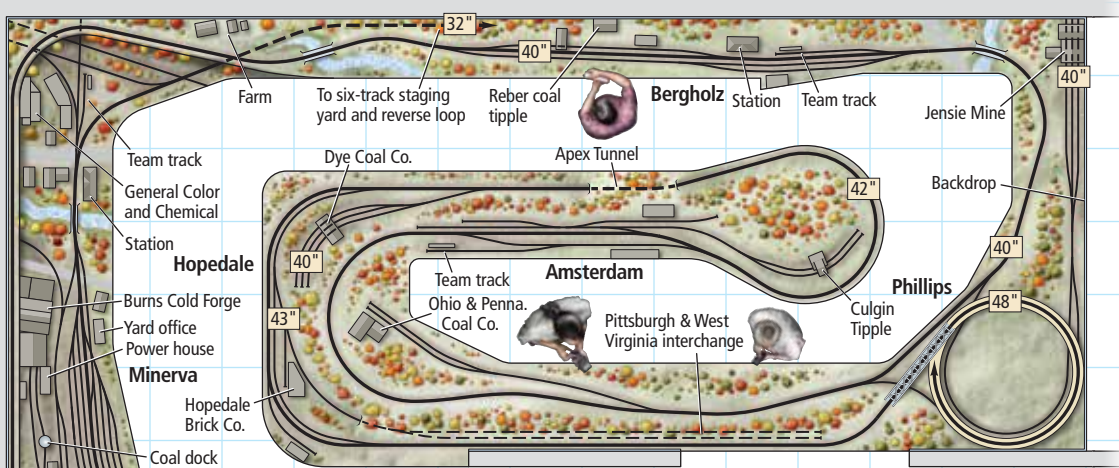

Upper level

**New York Central Cleveland Division
Piney Fork Branch**

HO scale (1:87.1)
 Room size: 23 x 31 feet
 Scale of plan: 3/16" = 1'-0", 24" grid
 Illustration by Rick Johnson

Find more plans online in the
 ModelRailroader.com Track Plan Database.

© 2018 Kalmbach Media Co., Model Railroader magazine.
 This material may not be reproduced in any form
 without permission from the publisher.
www.ModelRailroader.com

Four-track staging yard under Lauren Steel Co.

Lower level