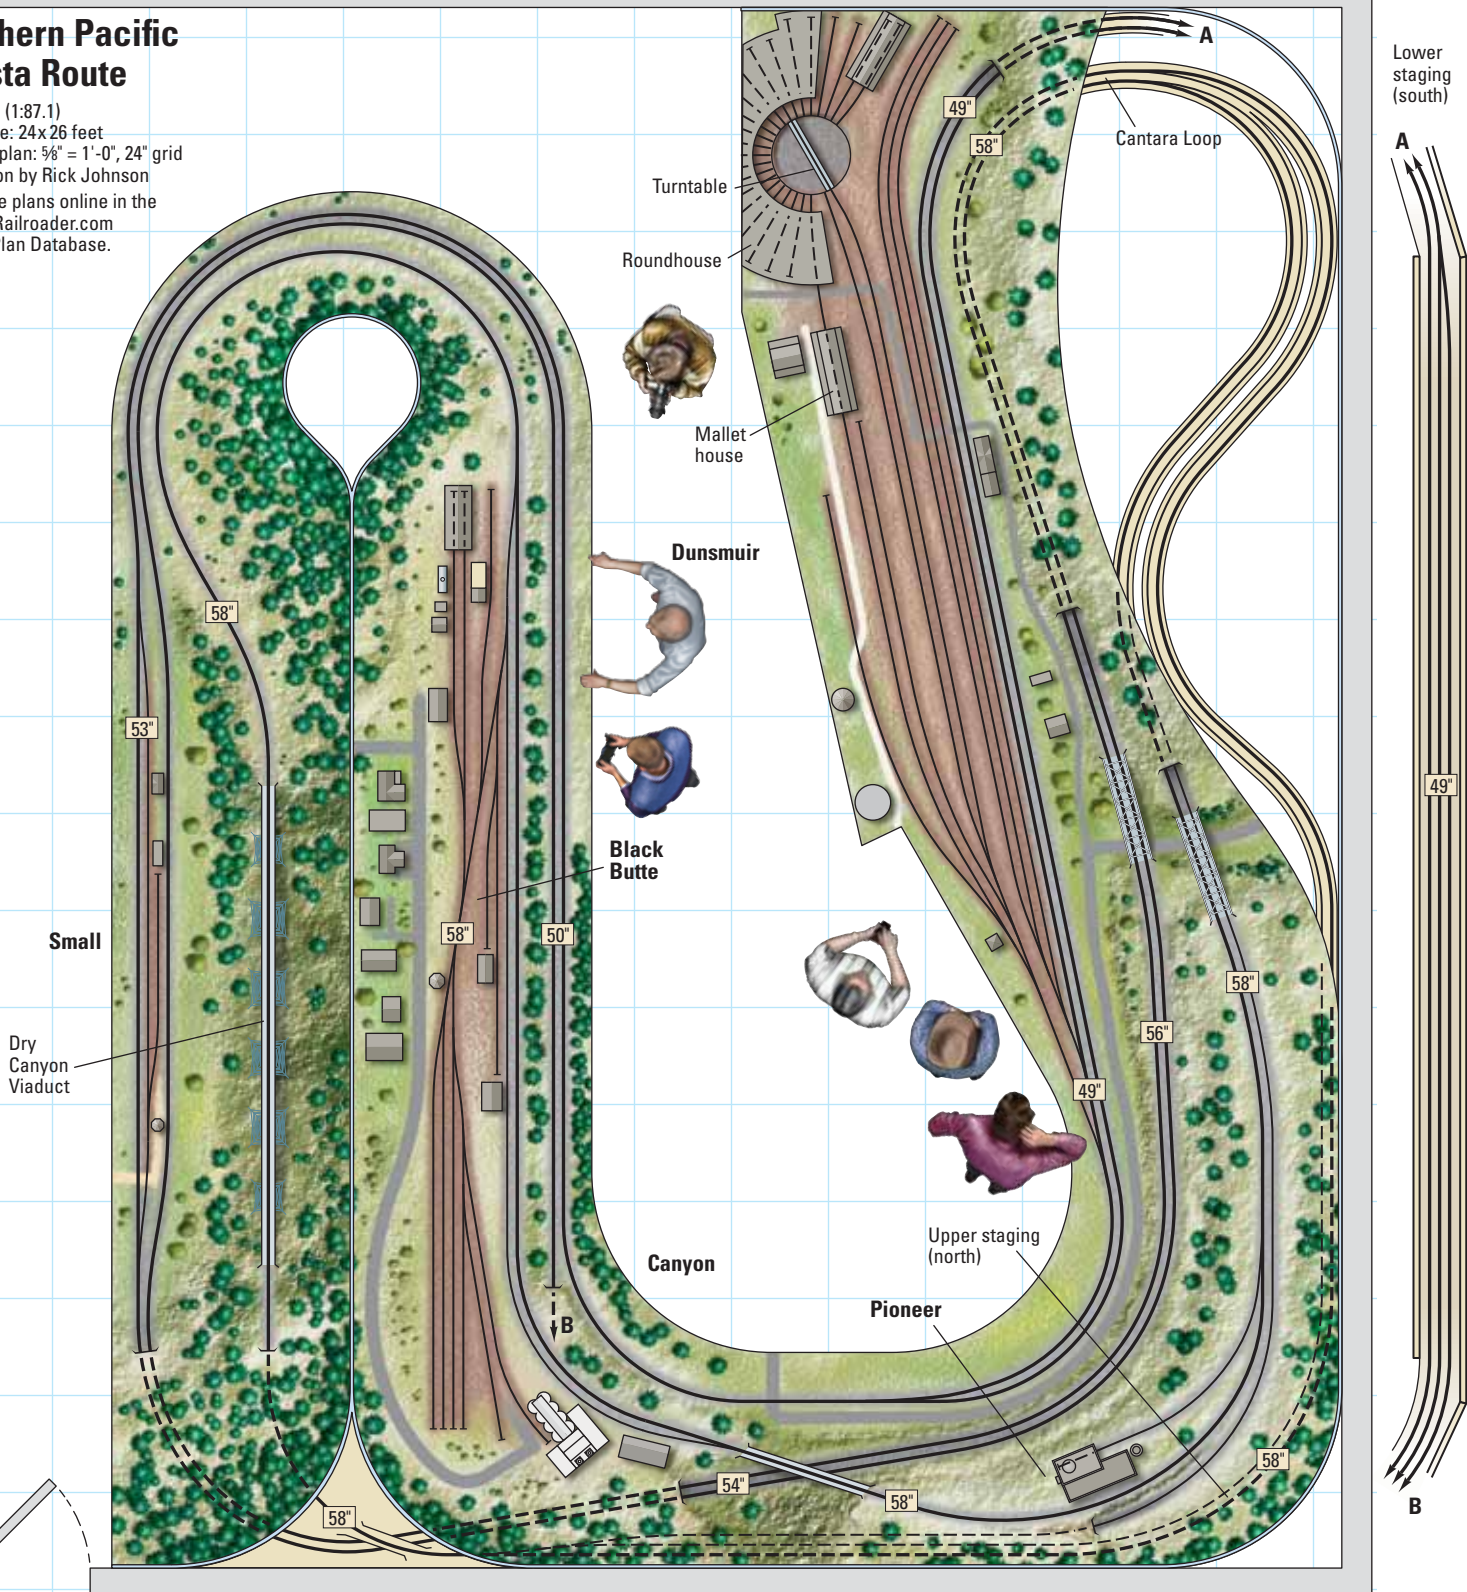

# Southern Pacific Shasta Route

HO scale (1:87.1)

Room size: 24x26 feet

Scale of plan: 5/8" = 1'-0", 24" grid

Illustration by Rick Johnson

Find more plans online in the  
ModelRailroader.com  
Track Plan Database.

Lower staging  
(south)

A

49"

B