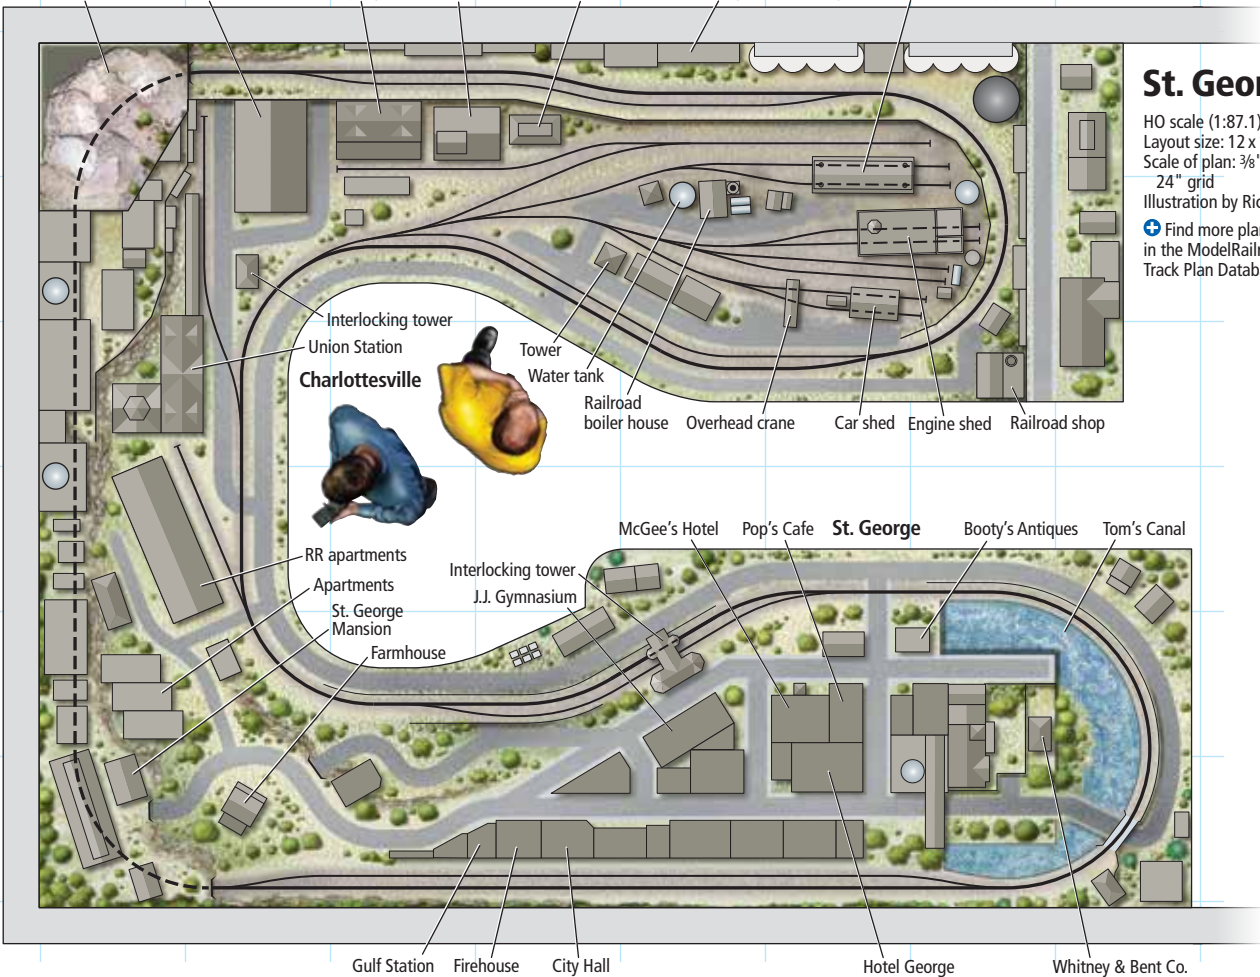

Mount Rushmore Purina Mills Casket company Ottman & Son Mill Philco Batteries Background buildings Railroad car shop

St. George

HO scale (1:87.1)
Layout size: 12 x 16 feet
Scale of plan: 3/8" = 1'-0",
24" grid

Illustration by Rick Johnson

➕ Find more plans online
in the ModelRailroader.com
Track Plan Database.

Interlocking tower
Union Station
Charlottesville

RR apartments
Apartments
St. George mansion
Farmhouse
Interlocking tower
J.J. Gymnasium

McGee's Hotel Pop's Cafe **St. George** Booty's Antiques Tom's Canal

Gulf Station Firehouse City Hall Hotel George Whitney & Bent Co.