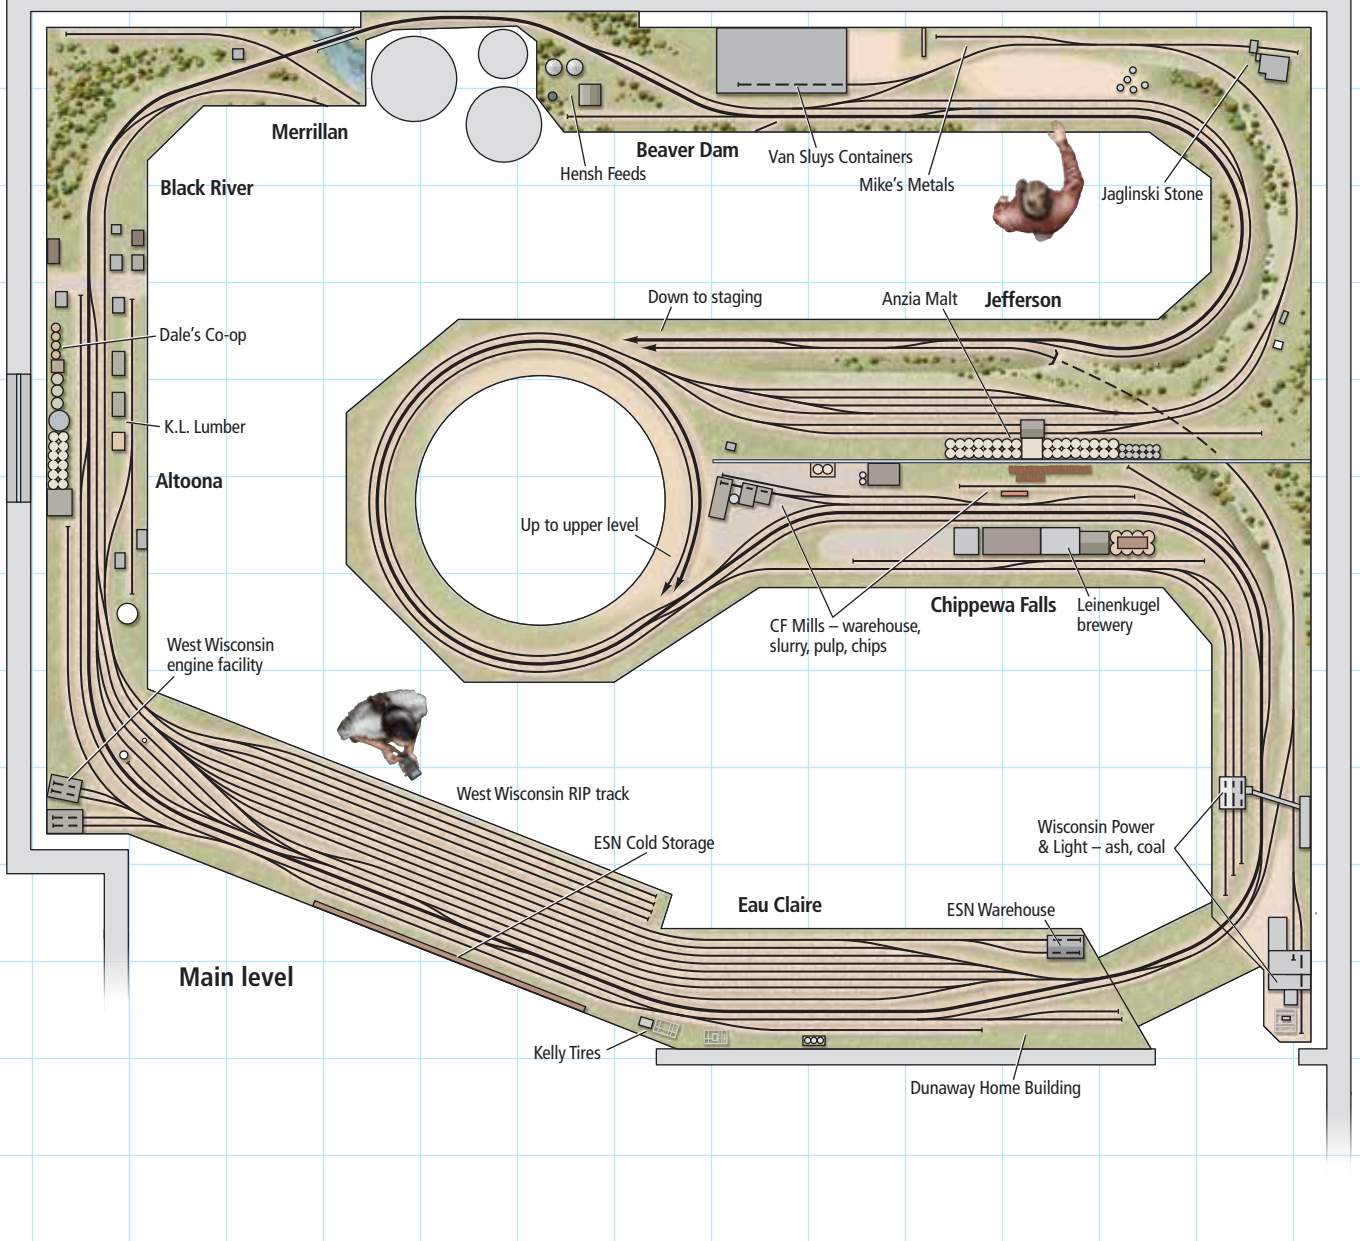

## West Wisconsin RR

HO scale (1:87.1)  
 Room size: 27x27 feet  
 Scale of plan: 1/4" = 1'-0", 24" grid  
 Illustration by Rick Johnson

Find more plans online in the  
 ModelRailroader.com Track Plan Database.

Merrillan

Black River

Beaver Dam

Hensh Feeds

Van Sluys Containers

Mike's Metals

Jaglinski Stone

Anzia Malt

Jefferson

Down to staging

Dale's Co-op

K.L. Lumber

Altoona

Up to upper level

Chippewa Falls

CF Mills - warehouse, slurry, pulp, chips

Leinenkugel brewery

West Wisconsin engine facility

West Wisconsin RIP track

ESN Cold Storage

Eau Claire

ESN Warehouse

Wisconsin Power & Light - ash, coal

Main level