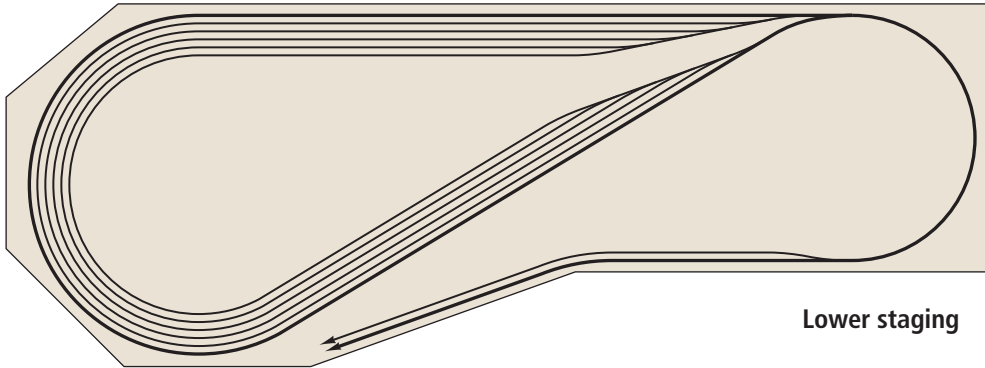

Lower staging