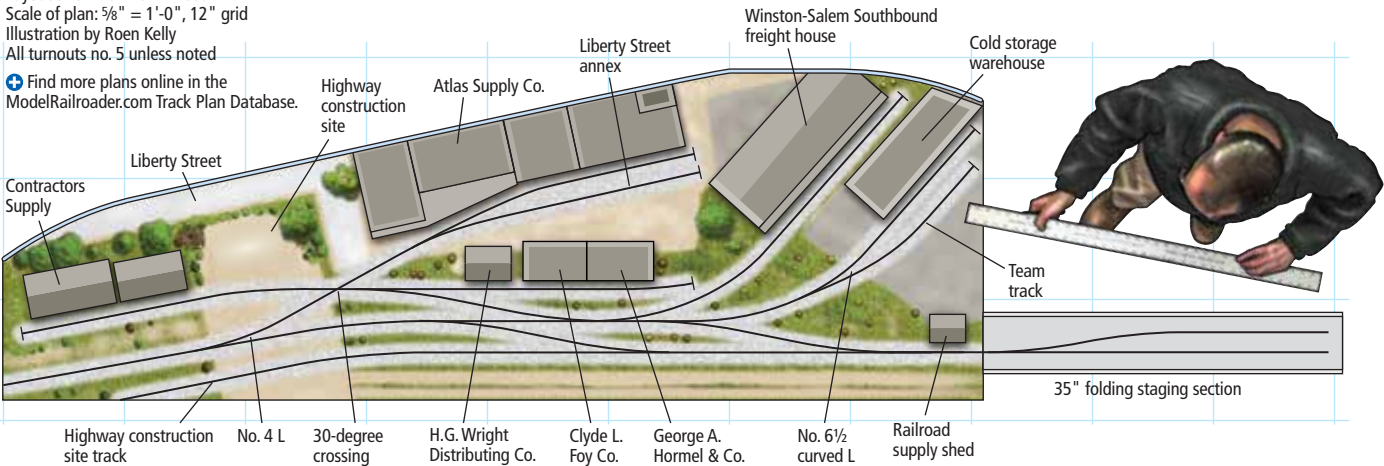

# The Tar Branch

HO scale (1:87.1)

Layout size: 2'-9" x 8'-2" feet

Scale of plan: 5/8" = 1'-0", 12" grid

Illustration by Roen Kelly

All turnouts no. 5 unless noted

➕ Find more plans online in the ModelRailroader.com Track Plan Database.