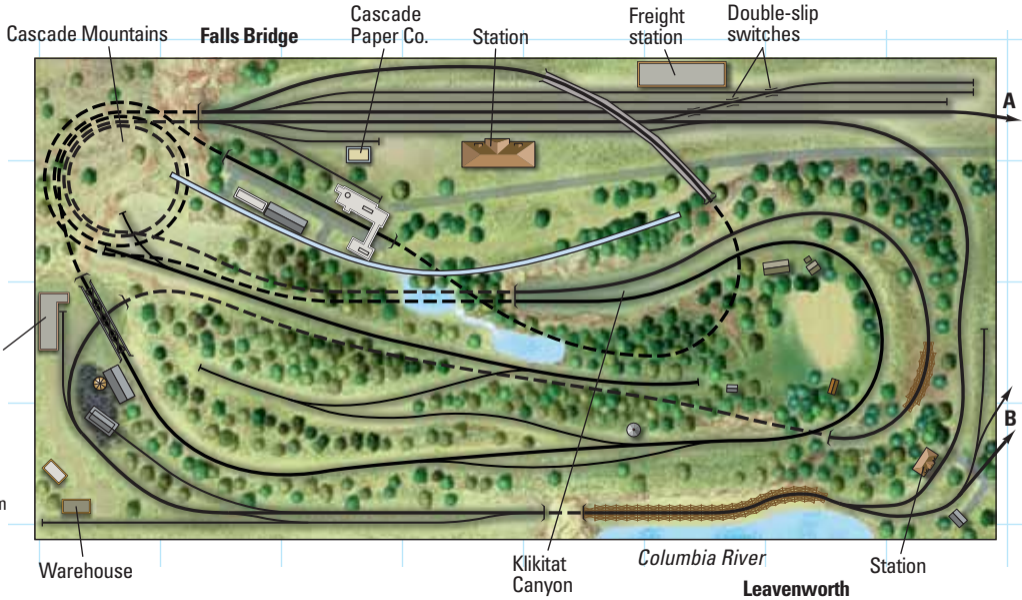

Cascade Mountain RR.

Z scale (1:220)

Layout size: 13 x 13 feet

Scale of plan: 1/2" = 1'-0", 12" grid

Numbered arrows indicate photo locations

Illustration by Rick Johnson and Jay Smith

Find more plans online in the
ModelRailroader.com Track Plan Database.

Spokane
Cotton
Works

© 2015 Kalmbach Publishing Co.,
Model Railroader magazine.
This material may not be reproduced in any form
without permission from the publisher.
www.ModelRailroader.com