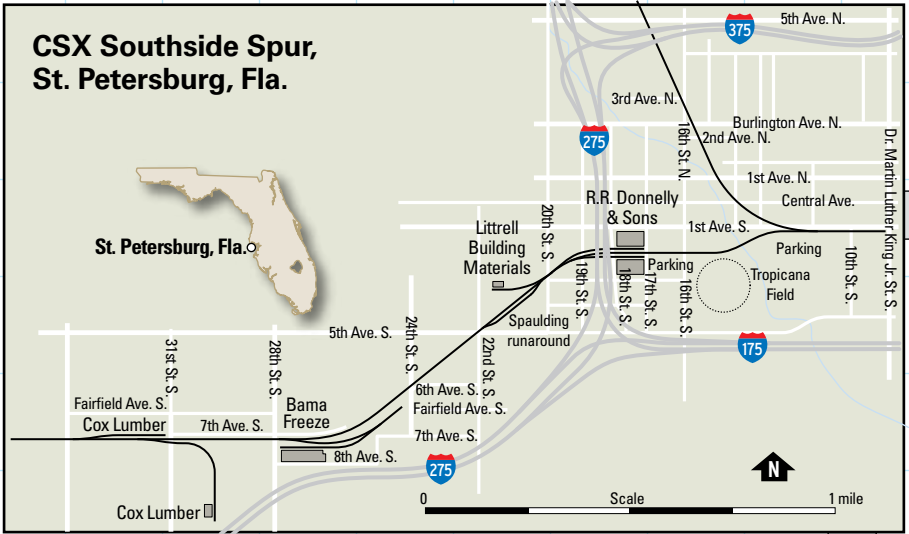

**CSX Southside Spur,
St. Petersburg, Fla.**

CSX Southside Spur

N scale (1:160)
 Layout size: 12 x 15 feet
 Scale of plan: 1/2" = 1'-0", 12" grid
 Illustration by Robert W. Sprague
 Find more plans online in the
 ModelRailroader.com Track Plan Database.