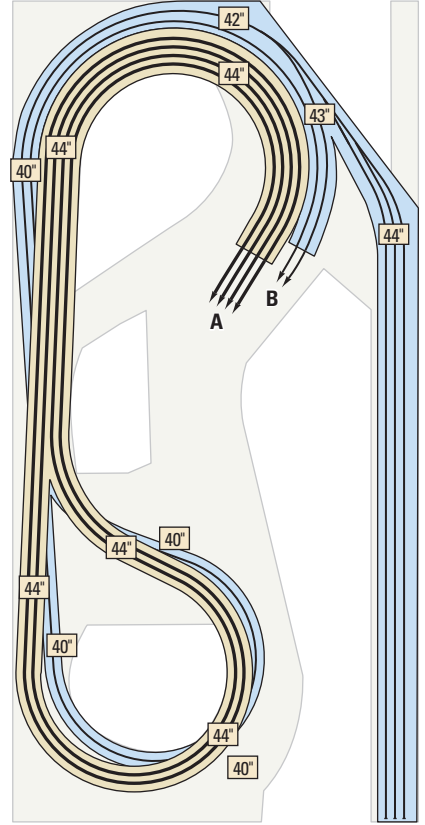

Metropolitan Union Passenger Terminal

HO scale (1:87.1)
 Layout size: 10 x 20 feet
 Scale of plan: 1/2" = 1'-0", 12" grid
 Numbered arrows indicate photo locations
 Illustration by Stan Sweatt

Find more plans online in the
 ModelRailroader.com Track Plan Database.

© 2011 Kalmbach Publishing Co., Model Railroader magazine.
 This material may not be reproduced in any form without permission from the publisher.

Lower staging tracks
 Not to scale