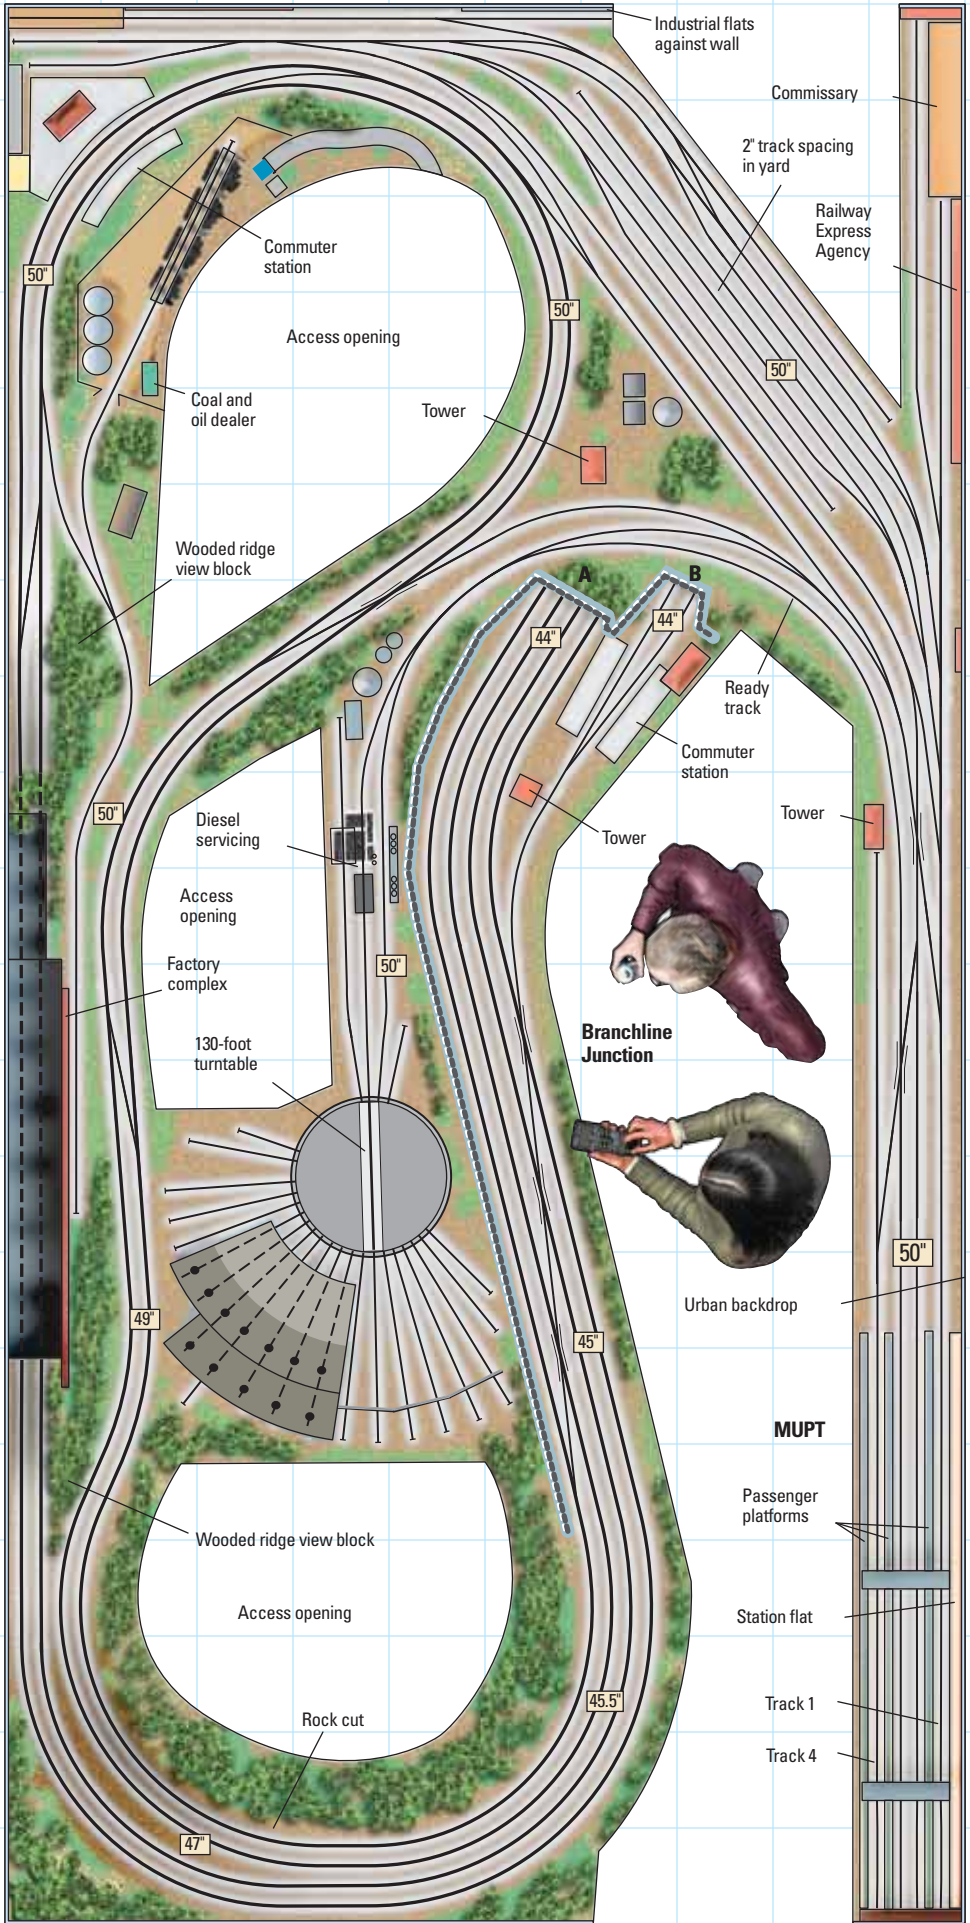

Metropolitan Union Passenger Terminal

HO scale (1:87.1)
 Layout size: 10 x 20 feet
 Scale of plan: 1/2" = 1'-0", 12" grid
 Numbered arrows indicate photo locations
 Illustration by Stan Sweatt

Find more plans online in the
 ModelRailroader.com Track Plan Database.

© 2011 Kalmbach Publishing Co., Model Railroader magazine.
 This material may not be reproduced in any form without permission from the publisher.

Lower staging tracks
 Not to scale