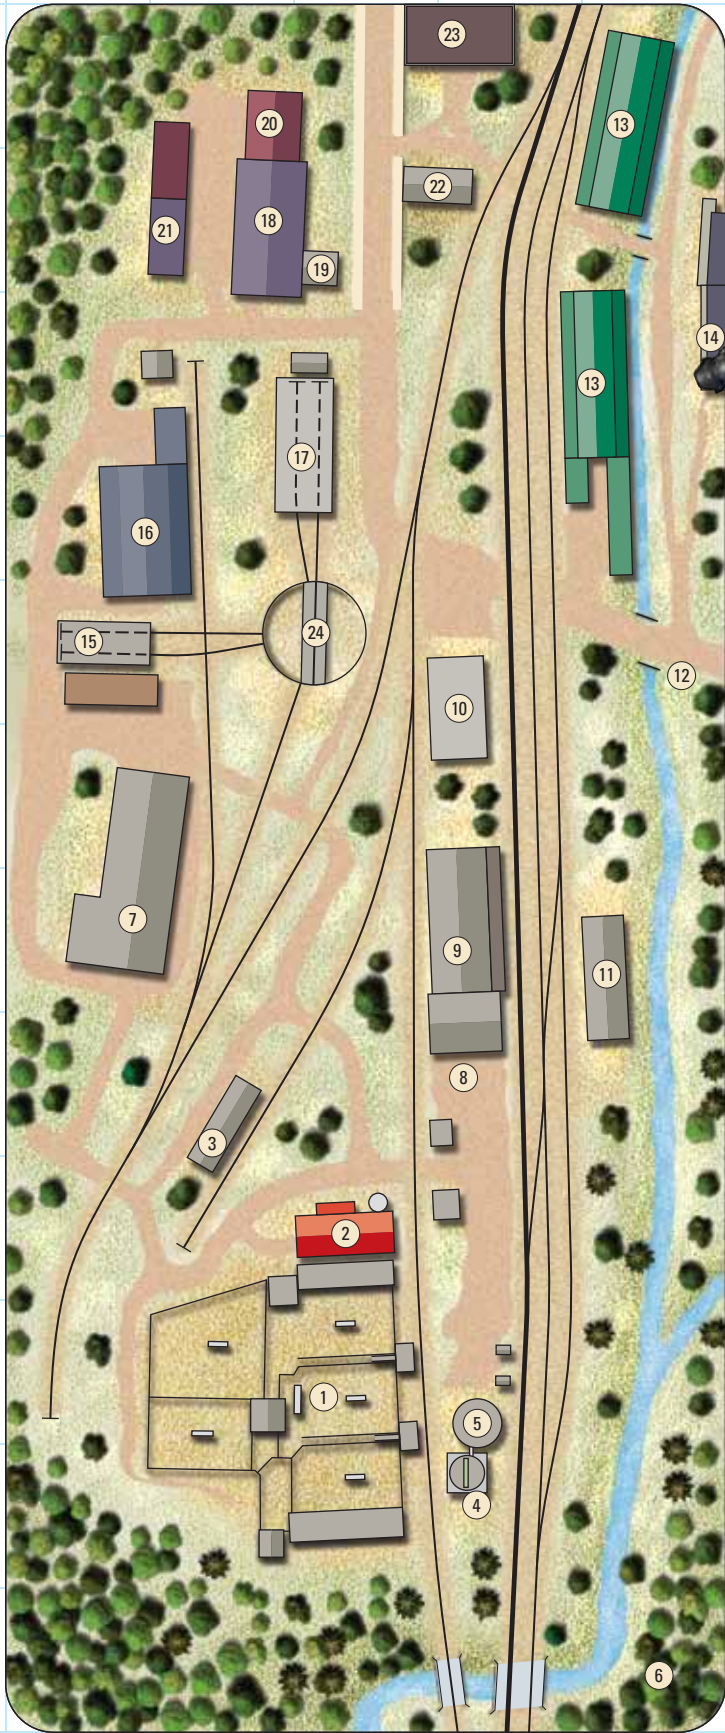

# Mineral Point Railroad Museum model railroad diorama

H0 scale (1:87.1)  
Layout size: 5x12 feet  
Scale of plan: 3/4" = 1'-0", 12" grid  
Numbered arrows indicate photo locations  
Illustration by Rick Johnson and Jay Smith

© 2011 Kalmbach Publishing Co., Model Railroader magazine.  
This material may not be reproduced in any form without permission from the publisher.

Find more plans online in the  
ModelRailroader.com Track Plan Database.

6