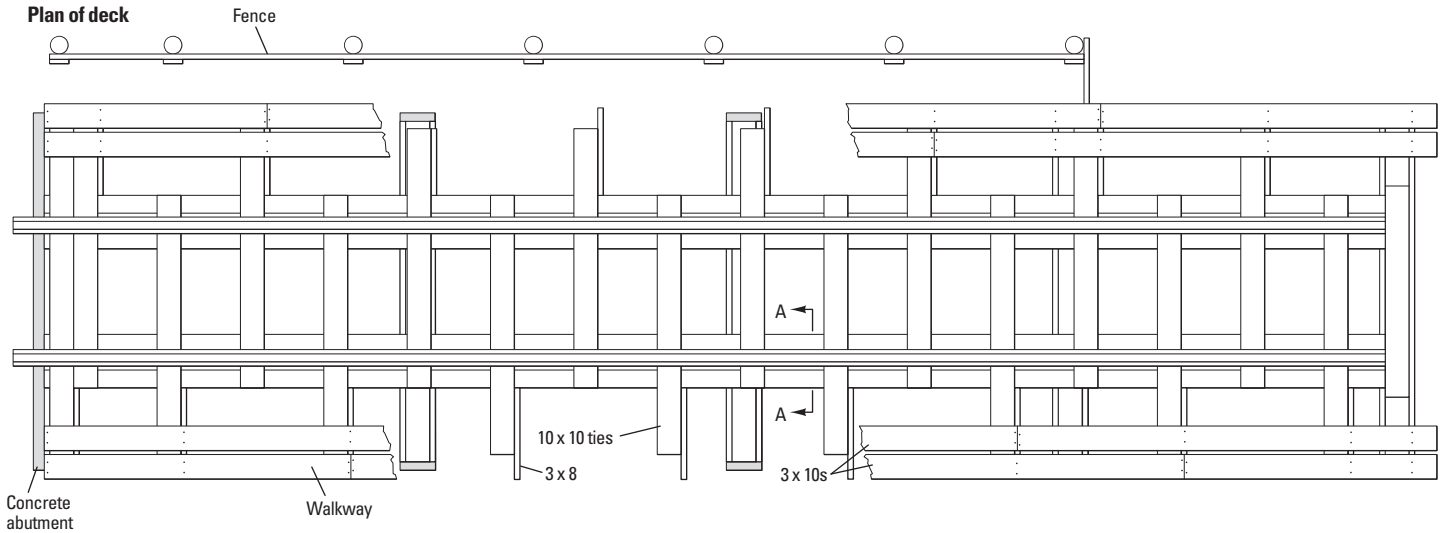

Plan of deck

Approx. 3 percent grade

Drawn for *Model Railroader* magazine by
HAROLD W. RUSSELL AND RICK JOHNSON
 Magazine purchaser may have photocopies of these drawings made as an aid to personal or commercial model making or tool design but does not have the right to distribute copies of the drawings to others.

Section A-A

© 2012 Kalmbach Publishing Co., *Model Railroader* magazine.
 This material may not be reproduced in any form without permission from the publisher.
www.ModelRailroader.com

Ratio 1:87, HO scale