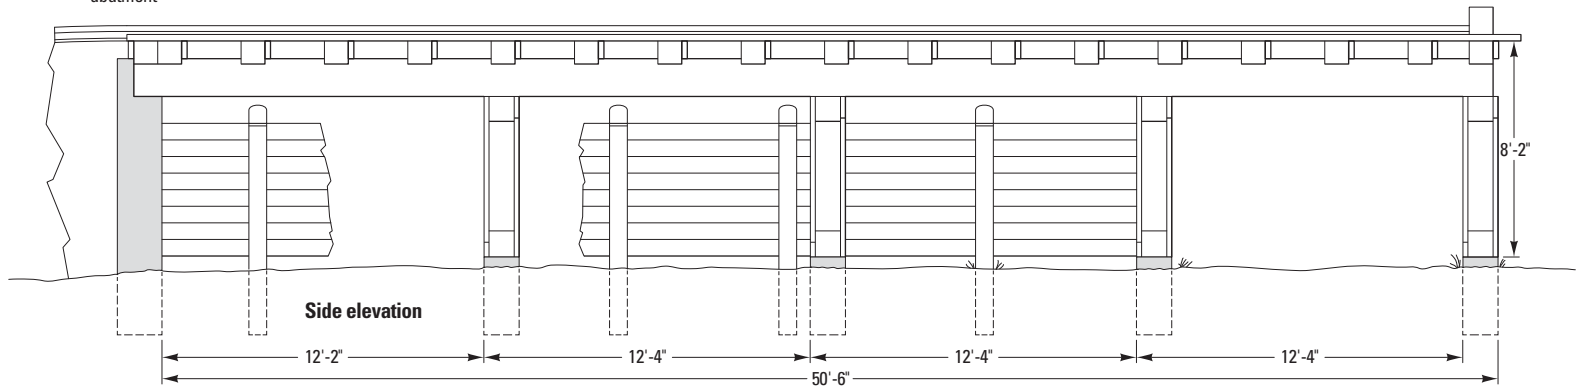

Plan of deck

Approx. 3 percent grade

Drawn for *Model Railroader* magazine by
HAROLD W. RUSSELL AND RICK JOHNSON
 Magazine purchaser may have photocopies of these drawings made as an aid to personal or commercial model making or tool design but does not have the right to distribute copies of the drawings to others.

Section A-A

© 2012 Kalmbach Publishing Co., *Model Railroader* magazine.
 This material may not be reproduced in any form without permission from the publisher.
www.ModelRailroader.com

Ratio 1:87, HO scale