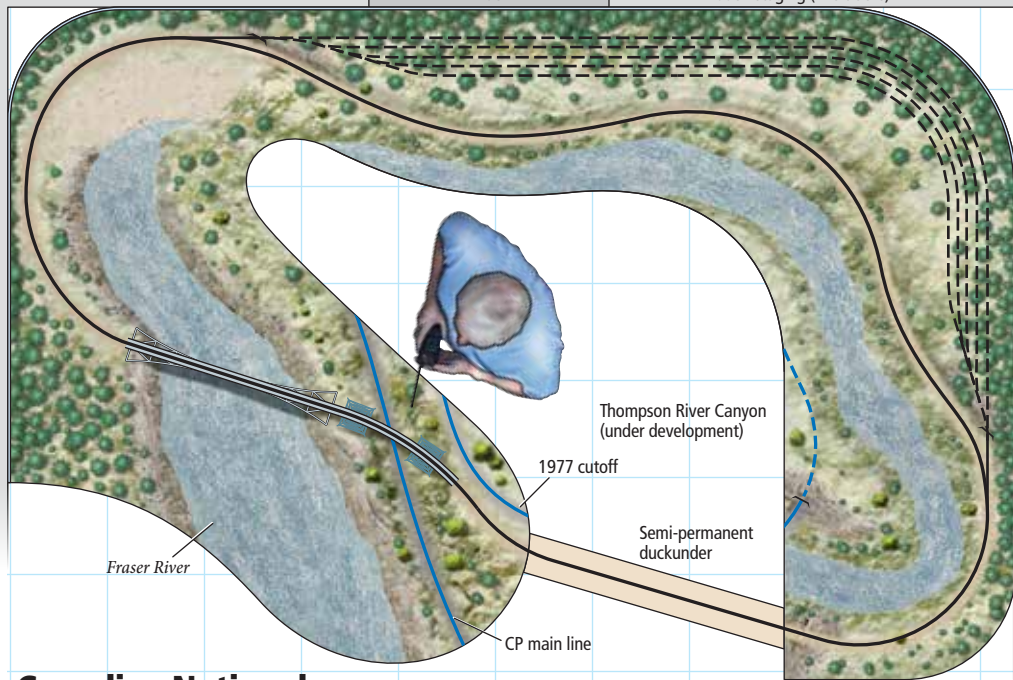

Window

Hidden staging (five tracks)

## Canadian National Ashcroft Subdivision

N scale (1:160)

Room size: 10'-6" x 7'-0"

Scale of plan: 1/2" = 1'-0", 12" grid

Illustration by Rick Johnson

➤ Find more plans online in the  
ModelRailroader.com Track Plan Database.