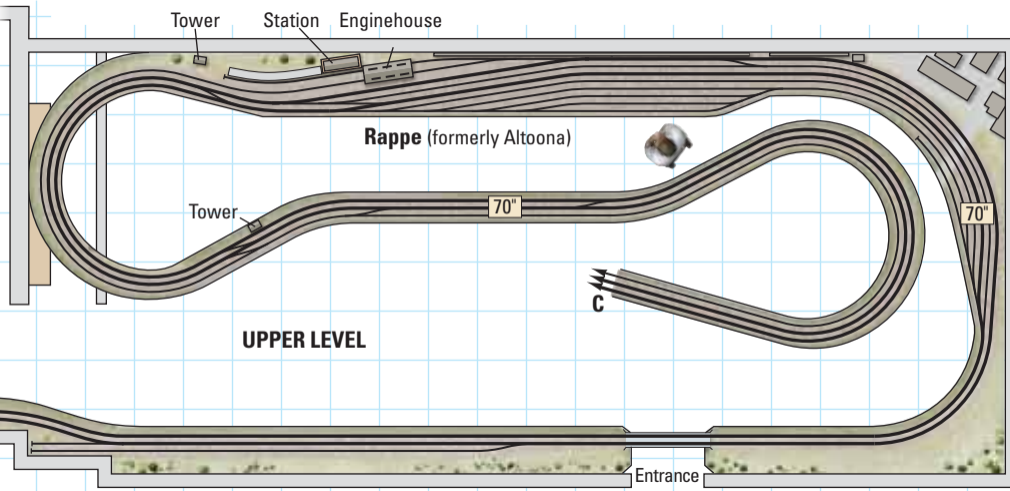

# Nickel Plate Road/ Canandaigua Southern RR

O scale (1:48)  
 Room size: 18 x 89 feet  
 Scale of plan: 1/8" = 1'-0", 24" grid  
 Illustration by Kellie Jaeger  
 Find more plans online in the  
[ModelRailroader.com](http://ModelRailroader.com) Track Plan Database.

78"

**UPPER STAGING**

West end staging (St. Louis)

**C**