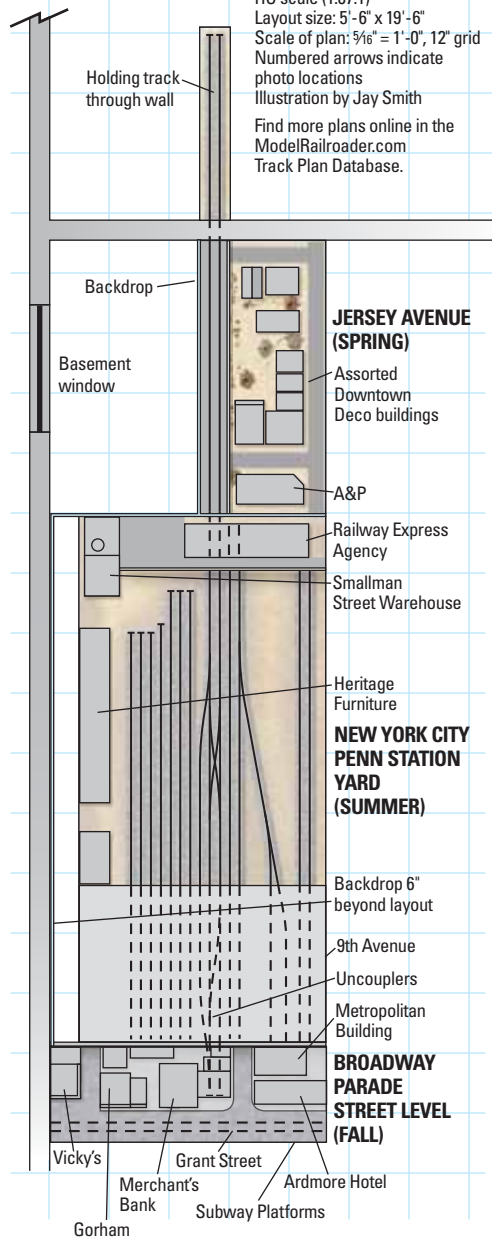

Pennsylvania RR

HO scale (1:87.1)
 Layout size: 5'-6" x 19'-6"
 Scale of plan: 5/16" = 1'-0", 12" grid
 Numbered arrows indicate photo locations
 Illustration by Jay Smith
 Find more plans online in the ModelRailroader.com Track Plan Database.