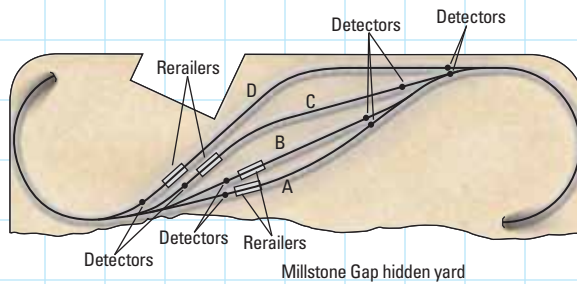

Pennsylvania RR

HO scale (1:87.1)
 Layout size: 5'-6" x 19'-6"
 Scale of plan: 5/16" = 1'-0", 12" grid
 Numbered arrows indicate photo locations
 Illustration by Jay Smith
 Find more plans online in the ModelRailroader.com Track Plan Database.