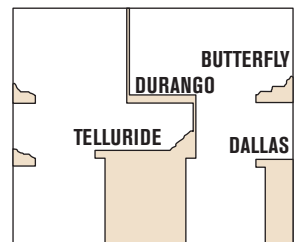

Rio Grande Southern

HOn3 (1:87.1 proportion, 3-foot gauge)

Scale: 5/16" = 1'-0"

24" grid

HO scale

Numbered arrows indicate photo locations

© 2004 Kalmbach Publishing Co., Model Railroader magazine.
This material may not be reproduced in any form without permission from the publisher.

Cross section A

Cross section B