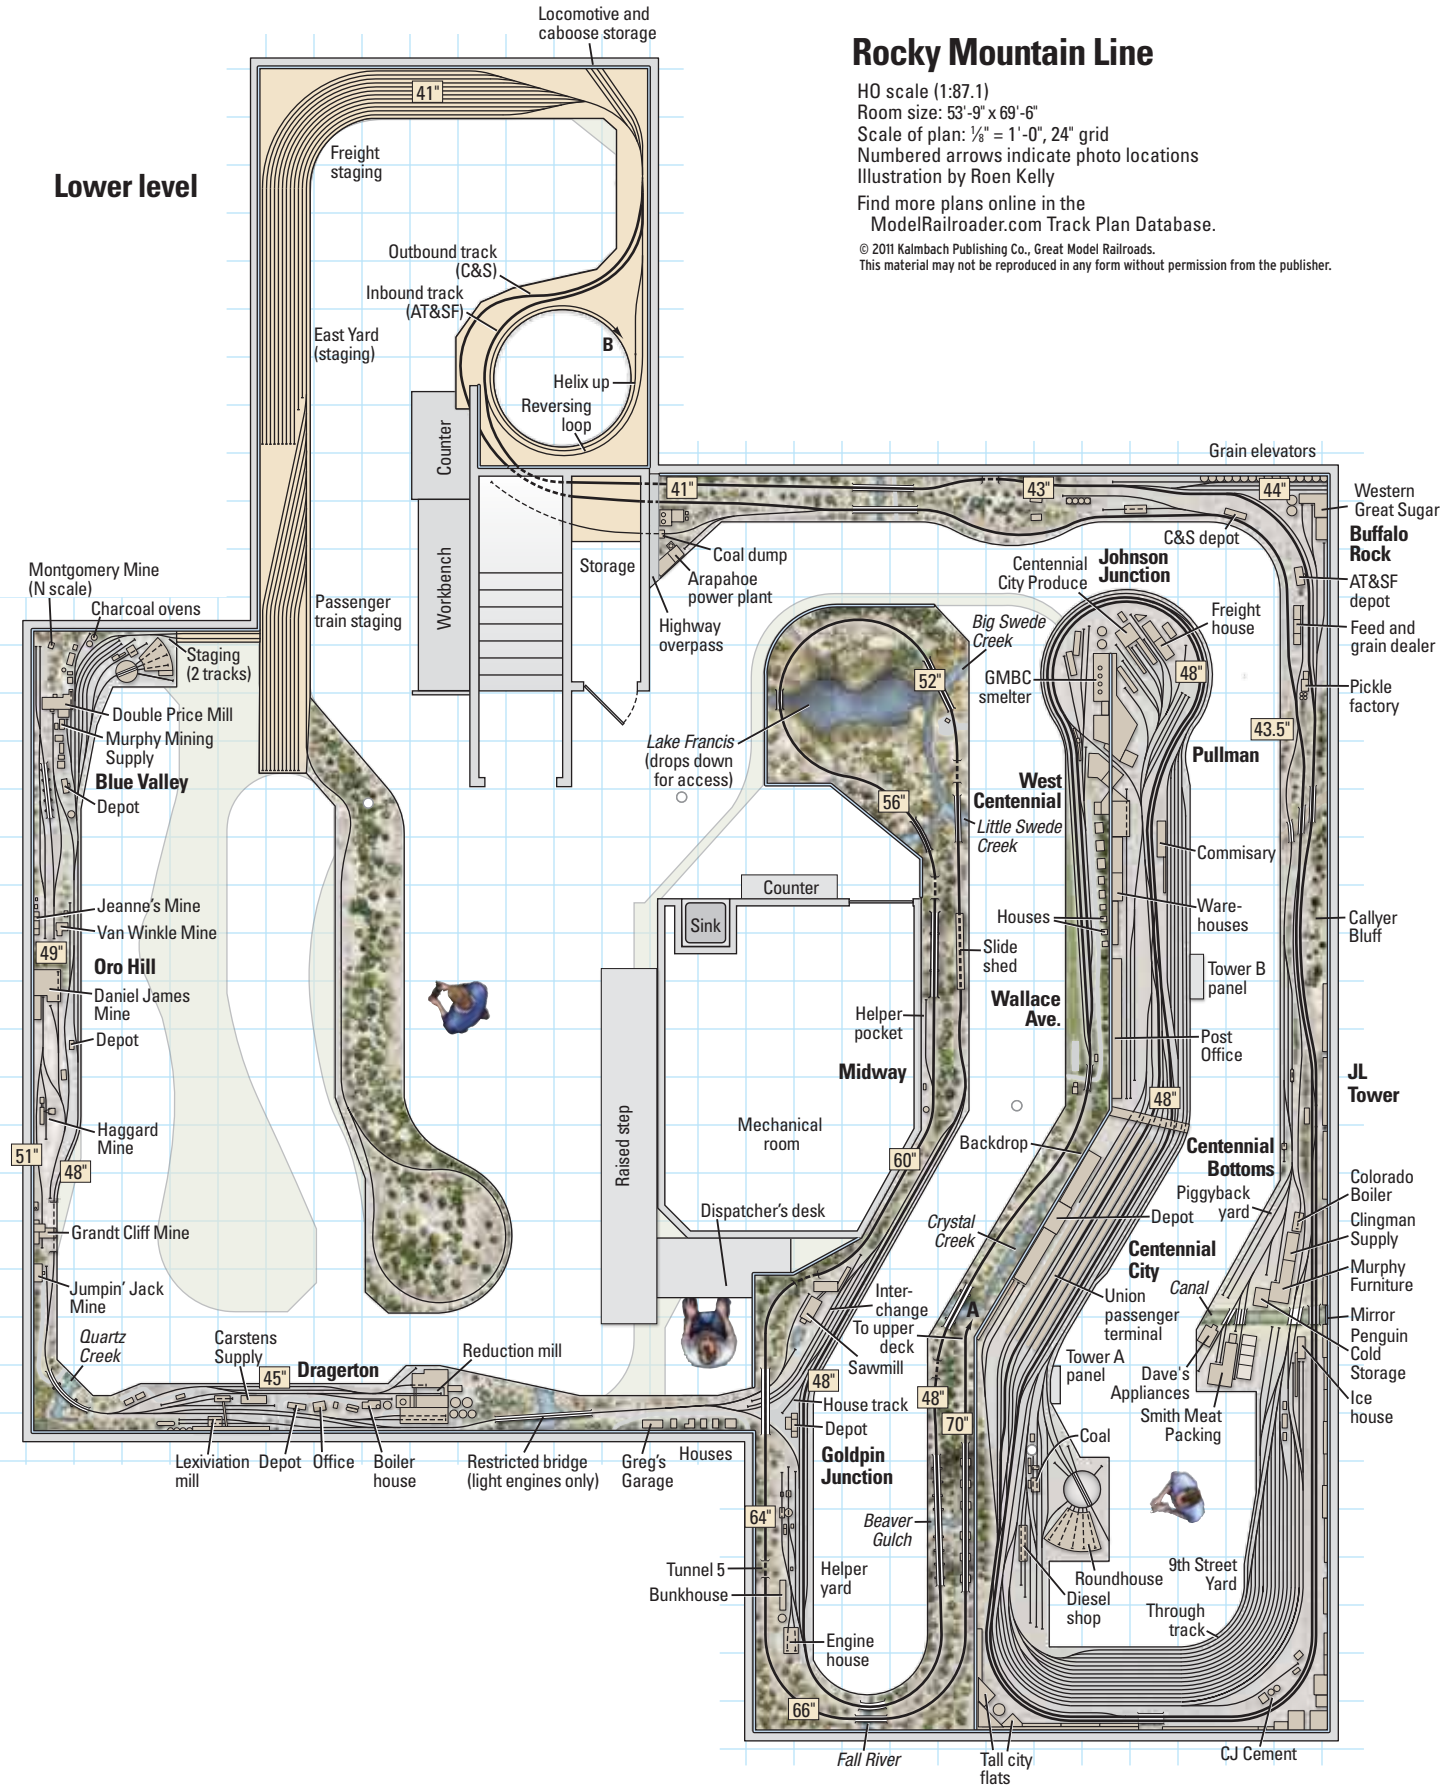

# Rocky Mountain Line

HO scale (1:87.1)  
 Room size: 53'-9" x 69'-6"  
 Scale of plan: 1/8" = 1'-0", 24" grid  
 Numbered arrows indicate photo locations  
 Illustration by Roen Kelly  
 Find more plans online in the  
 ModelRailroader.com Track Plan Database.  
 © 2011 Kalmbach Publishing Co., Great Model Railroads.  
 This material may not be reproduced in any form without permission from the publisher.

## Lower level

## Upper level