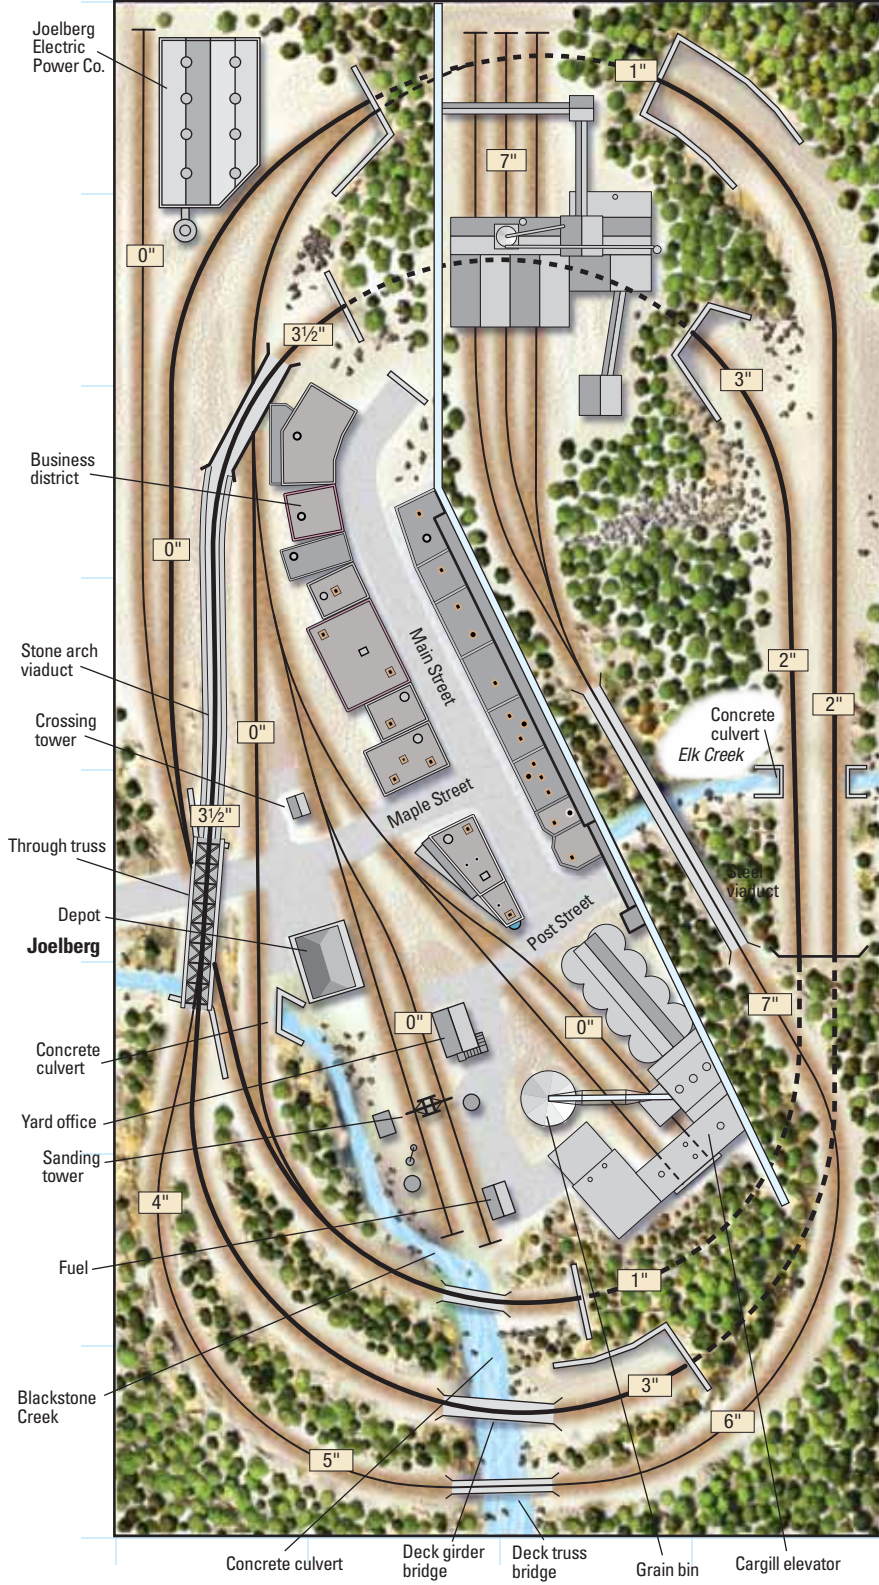

Scenic divider Rosston Mining Co.

© 2011 Kaimbach Publishing Co., Model Railroader magazine.
 This material may not be reproduced in any form without permission from the publisher.

Rosston, Joelberg & Holly RR.

HO scale (1:87.1)

Layout size: 4'-0" x 8'-0"

Scale of plan: 1" = 1'-0", 12" grid

Numbered arrows indicate photo locations

Illustration by Jay Smith

Find more plans online in the

ModelRailroader.com Track Plan Database.