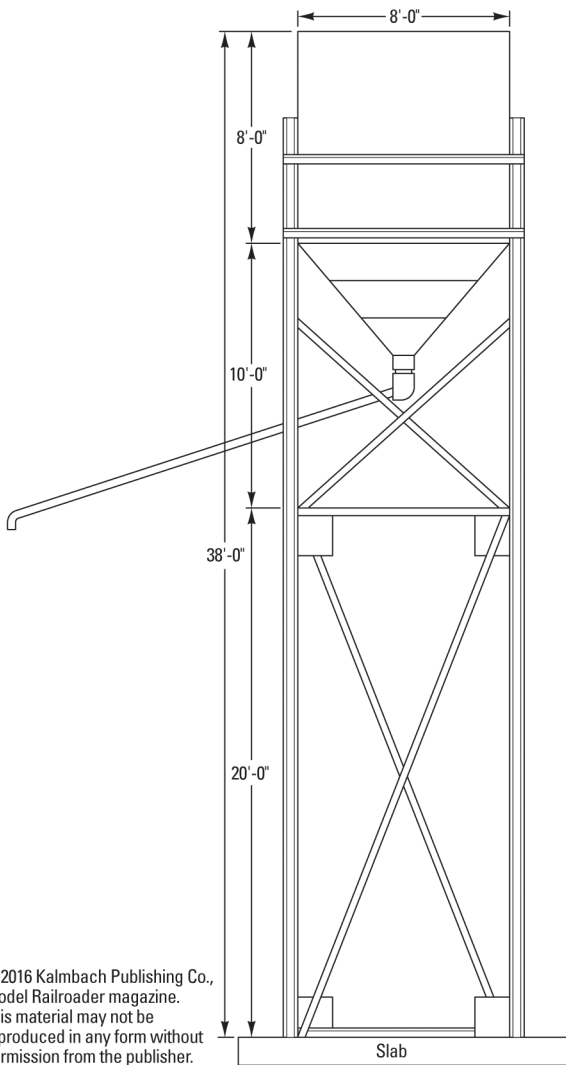

Templates

Ratio 1:87.1, HO scale

TO CONVERT HO SCALE
DRAWINGS TO YOUR SCALE
COPY AT THESE PERCENTAGES:

N 54.4 percent
S 136.1 percent
O 181.4 percent

Staircase hand rail template
for tank enclosure