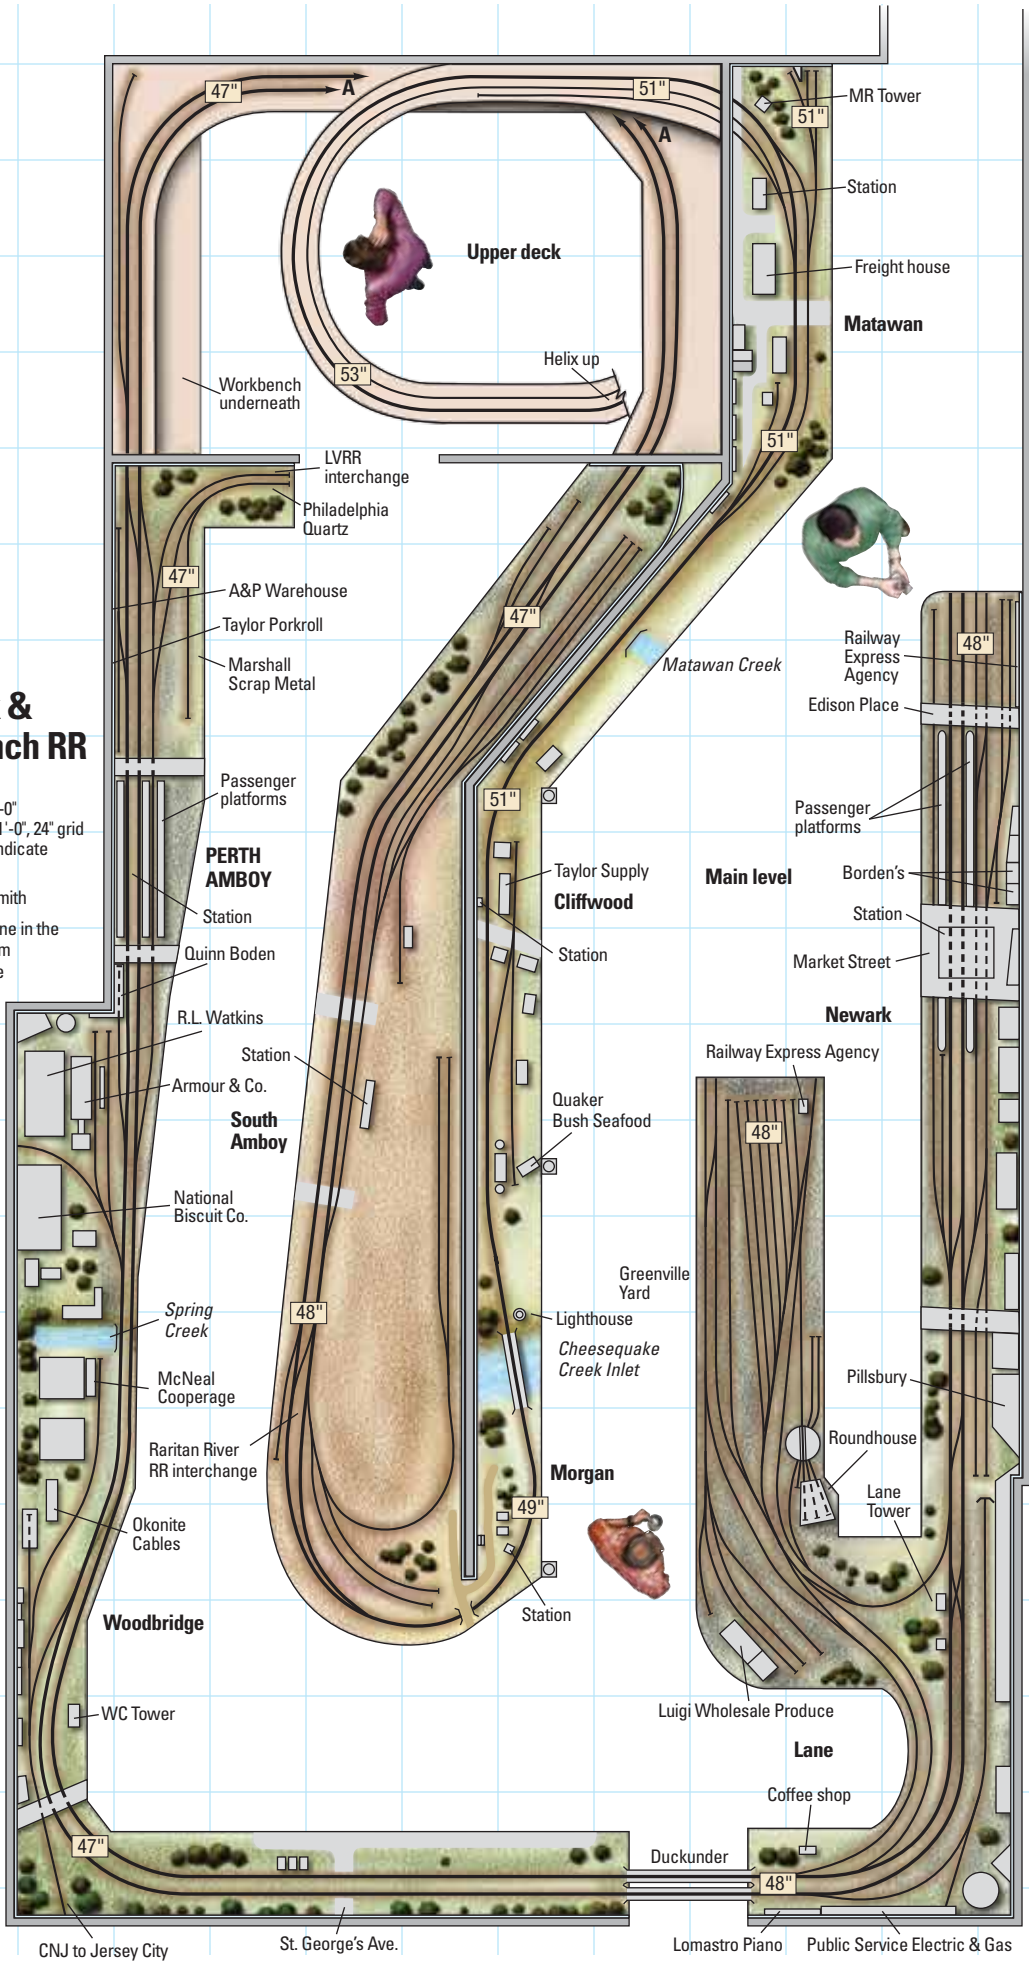

New York & Long Branch RR

HO scale (1:87.1)
Plan size: 21'-0" x 37'-0"
Scale of plan: 1/4" = 1'-0", 24" grid
Numbered arrows indicate photo locations

Illustration by Jay Smith
Find more plans online in the ModelRailroader.com Track Plan Database

CNJ to Jersey City

St. George's Ave.

Lomastro Piano

Public Service Electric & Gas