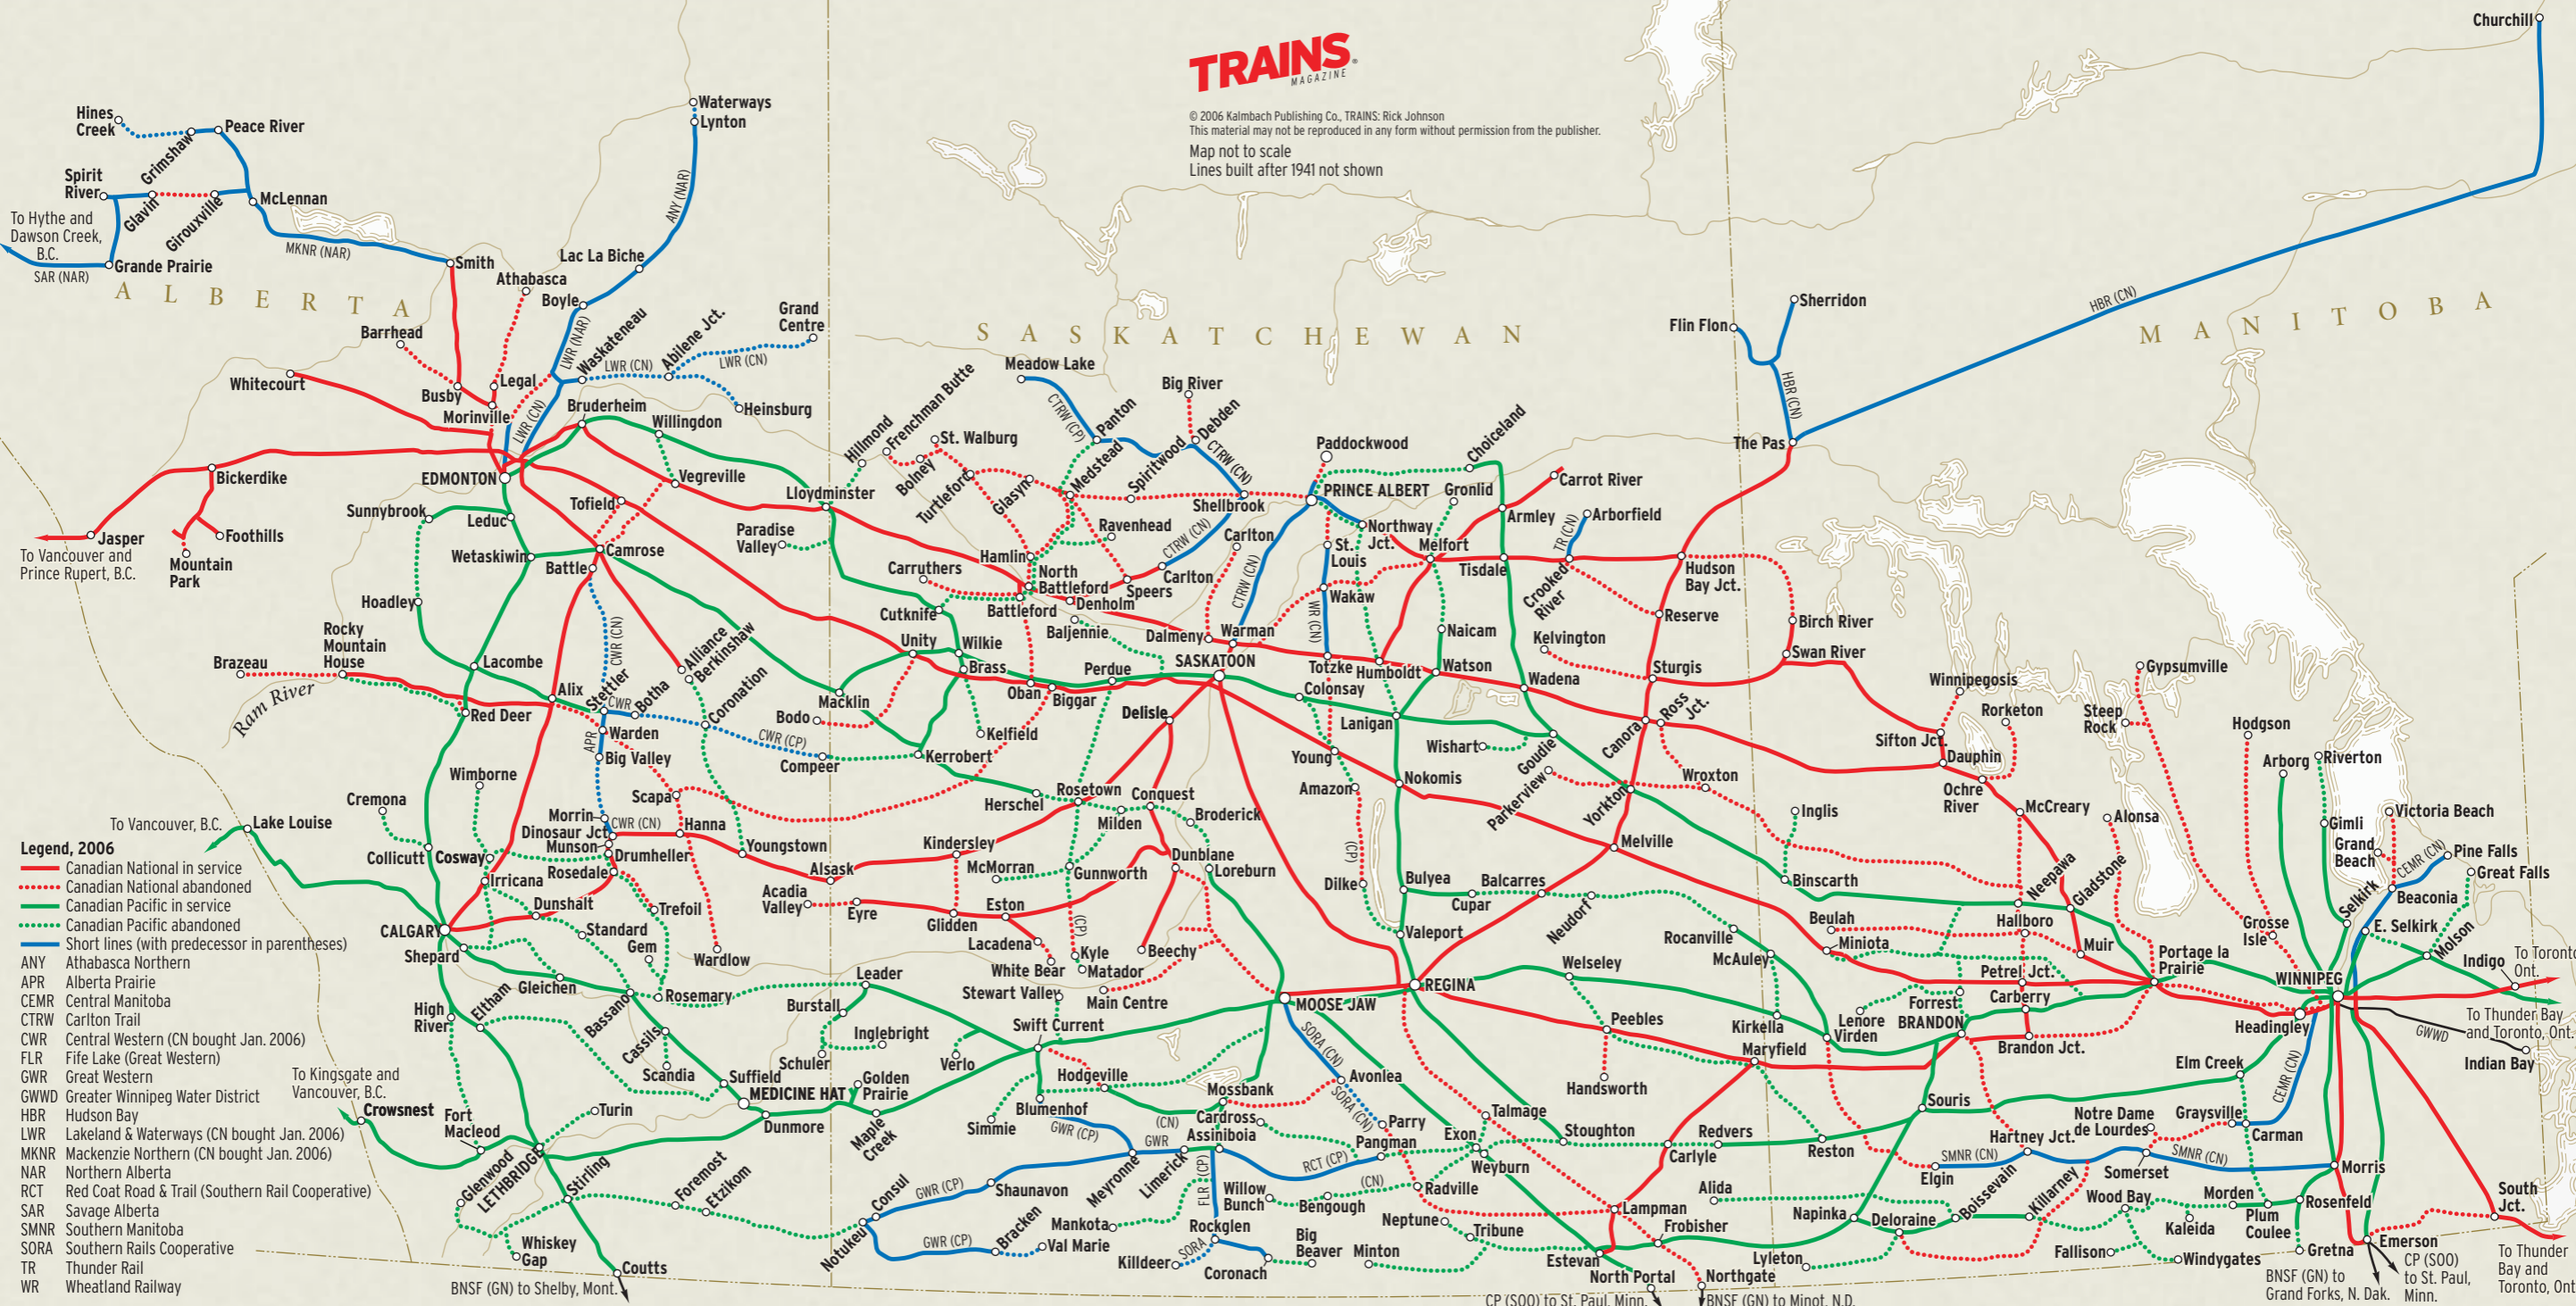

TRAINS

MAGAZINE

© 2006 Kalmbach Publishing Co., TRAINS, Rick Johnson
This material may not be reproduced in any form without permission from the publisher.
Map not to scale
Lines built after 1941 not shown

- Legend, 2006**
- Canadian National in service
 - ... Canadian National abandoned
 - Canadian Pacific in service
 - ... Canadian Pacific abandoned
 - Short lines (with predecessor in parentheses)
- ANY Athabasca Northern
APR Alberta Prairie
CEMR Central Manitoba
CTRW Carlton Trail
CWR Central Western (CN bought Jan. 2006)
FLR Fife Lake (Great Western)
GWR Great Western
GWWD Greater Winnipeg Water District
HBR Hudson Bay
LWR Lakeland & Waterways (CN bought Jan. 2006)
MKNR Mackenzie Northern (CN bought Jan. 2006)
NAR Northern Alberta
RCT Red Coat Road & Trail (Southern Rail Cooperative)
SAR Savage Alberta
SMNR Southern Manitoba
SORA Southern Rails Cooperative
TR Thunder Rail
WR Wheatland Railway

CP (S00) to St. Paul, Minn. BNSF (GN) to Minot, N.D.
BNSF (GN) to Grand Forks, N. Dak. CP (S00) to St. Paul, Minn.