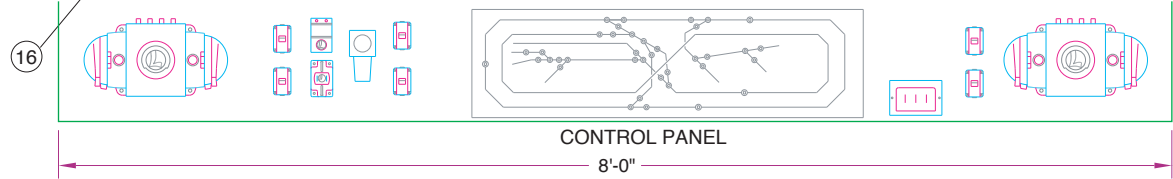

16'-0"

8'-0"

DESIGNED BY: JOHN LONG

CENTRAL VALLEY RAILWAY

DRAWING NOT TO SCALE