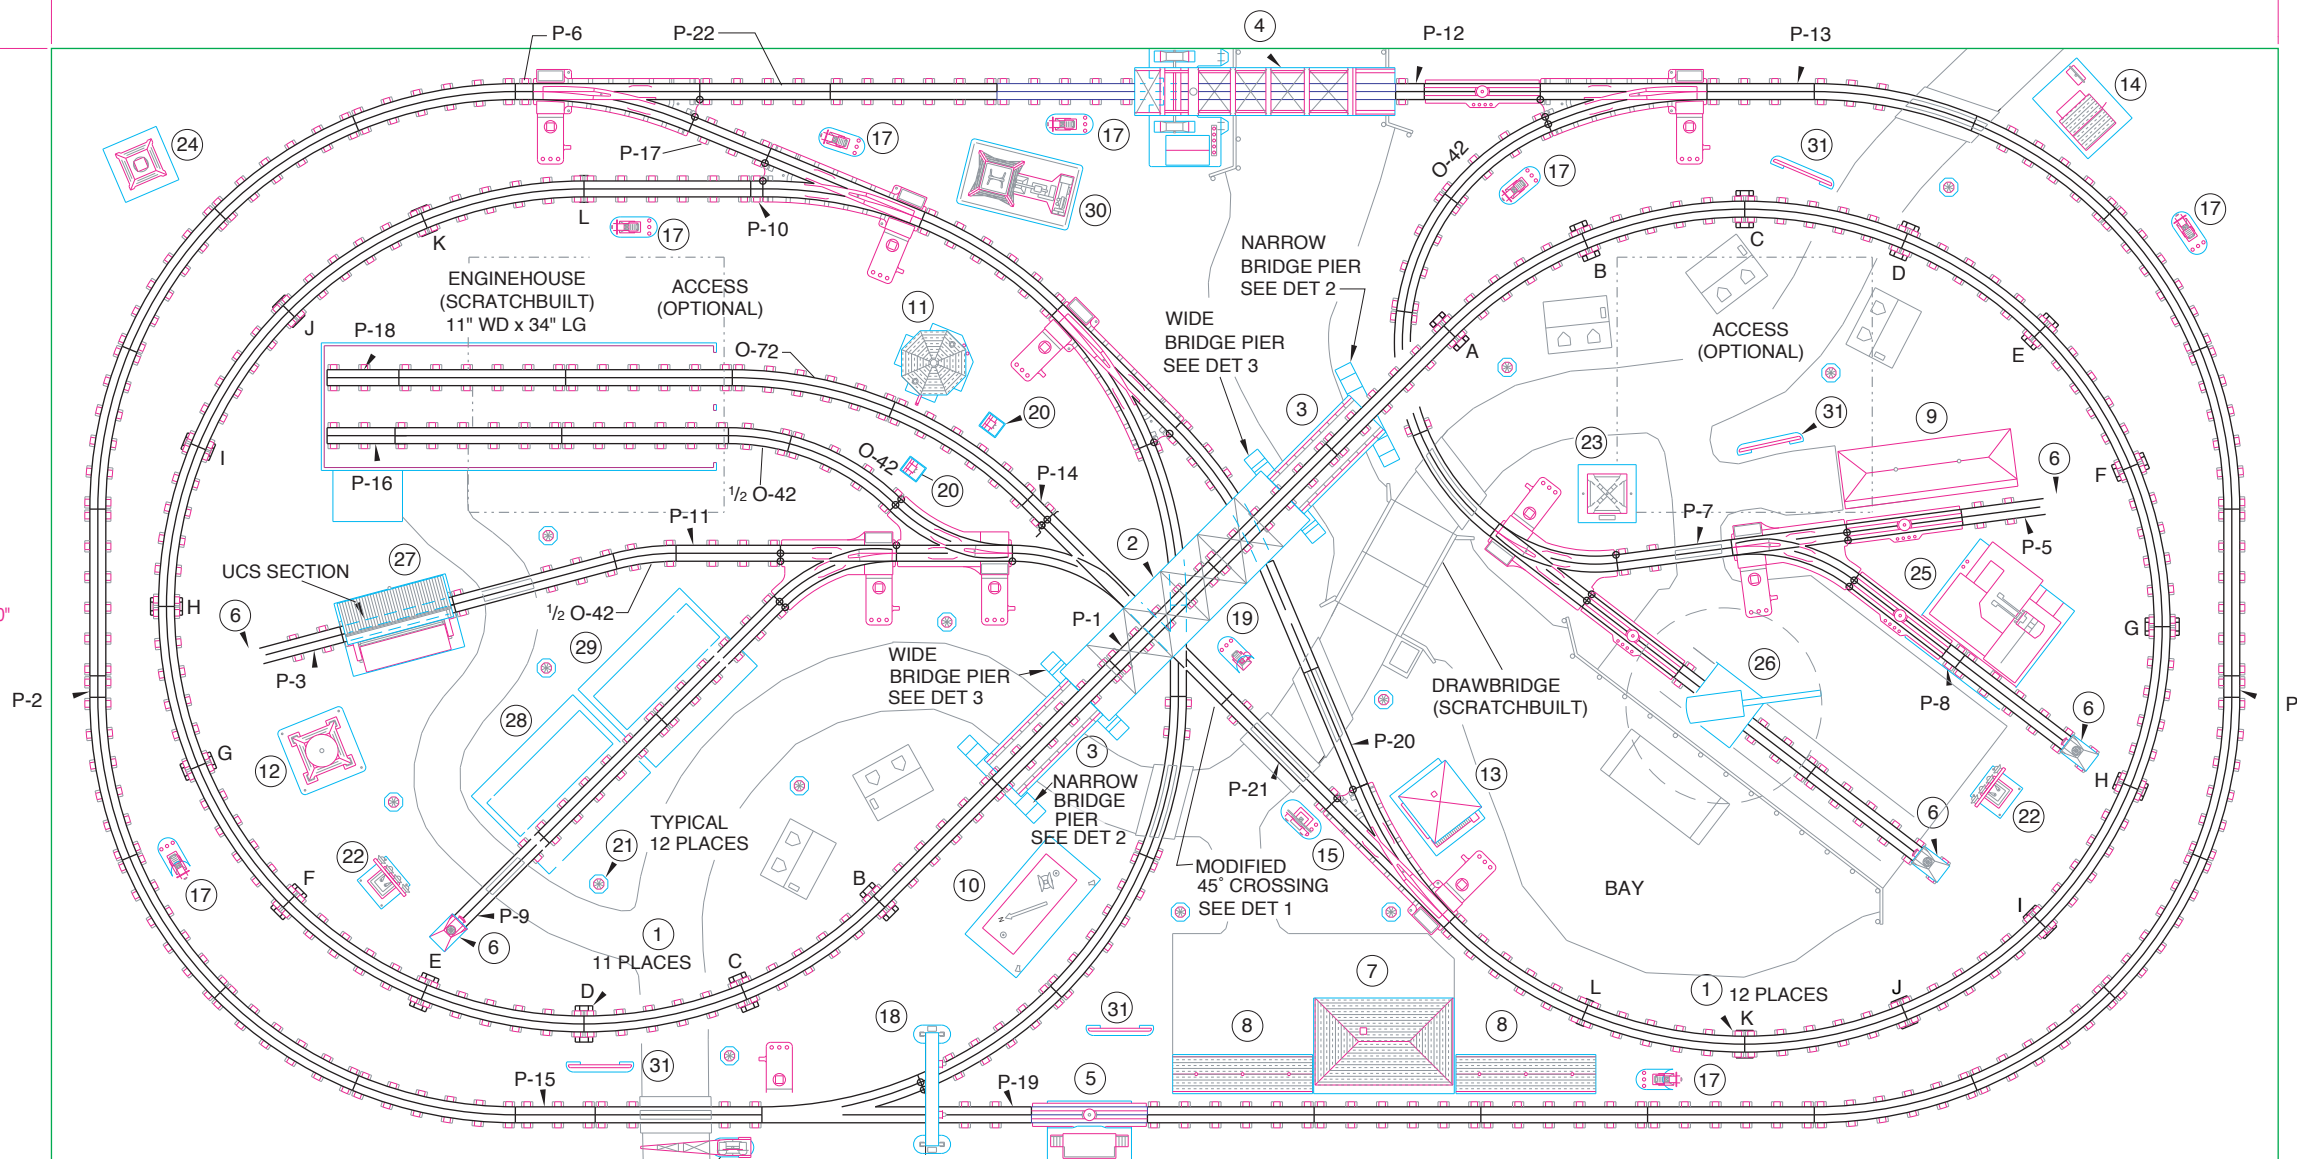

16'-0"

8'-0"

DESIGNED BY: JOHN LONG

CENTRAL VALLEY RAILWAY

DRAWING NOT TO SCALE