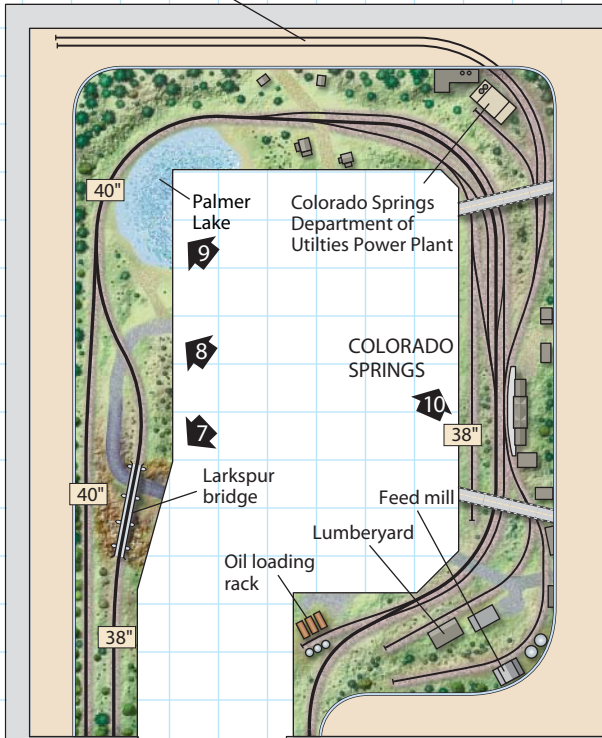

Two-track staging yard for CSDU Power Plant

Duckunder

THE JOINT LINE
Lower level
Scale: 1/4" = 1'-0"
12" grid

38" indicates elevation in inches

© 2002 Kalmbach Publishing Co., Great Model Railroaders

From helix to upper level

BN 38th Street Yard (three-track staging yard)