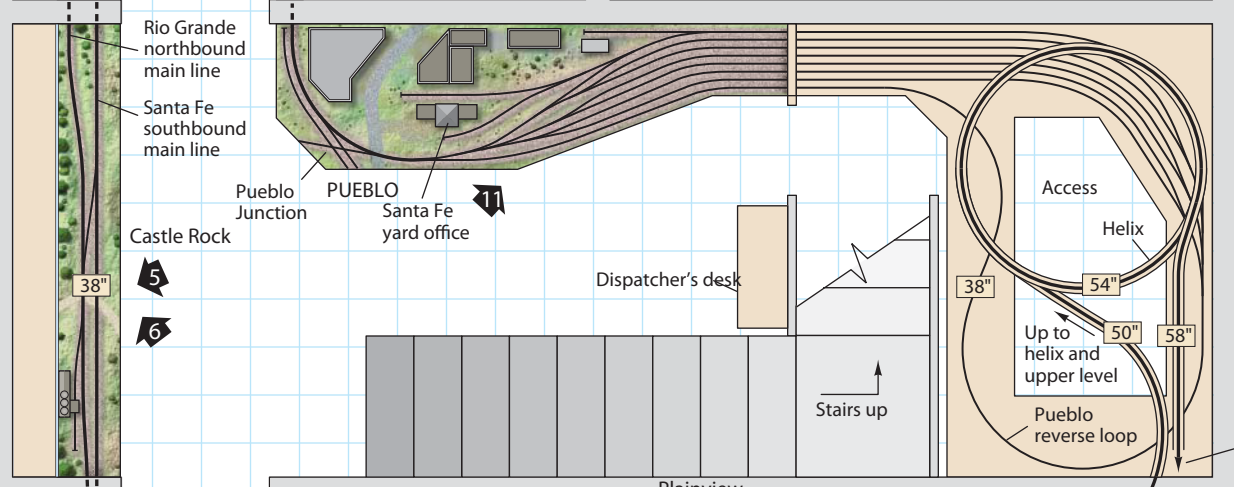

Two-track staging yard for CSDU Power Plant

Duckunder

THE JOINT LINE
Lower level
Scale: 1/4" = 1'-0"
12" grid

38" indicates elevation in inches

© 2002 Kalmbach Publishing Co., Great Model Railroaders

From helix to upper level

BN 38th Street Yard (three-track staging yard)