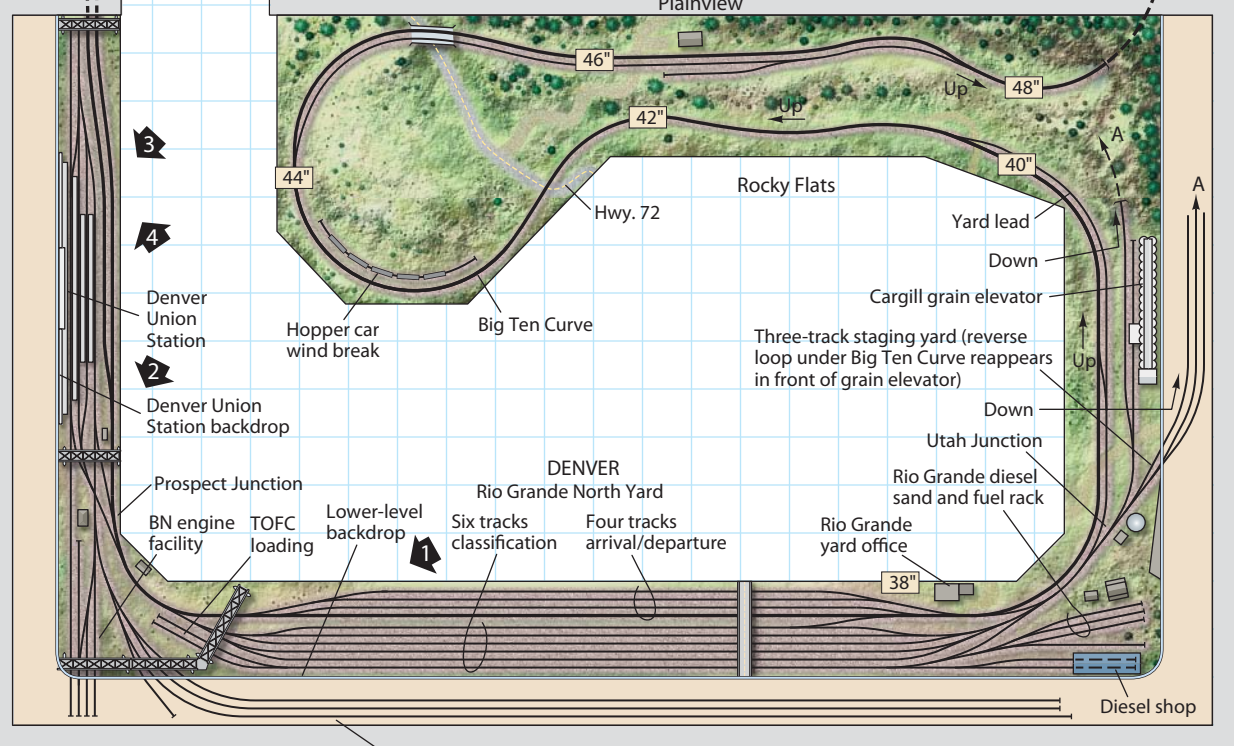

Two-track staging yard for CSDU Power Plant

Duckunder

THE JOINT LINE
Lower level
Scale: 1/4" = 1'-0"
12" grid

38" indicates elevation in inches

© 2002 Kalmbach Publishing Co., Great Model Railroaders

From helix to upper level

BN 38th Street Yard (three-track staging yard)