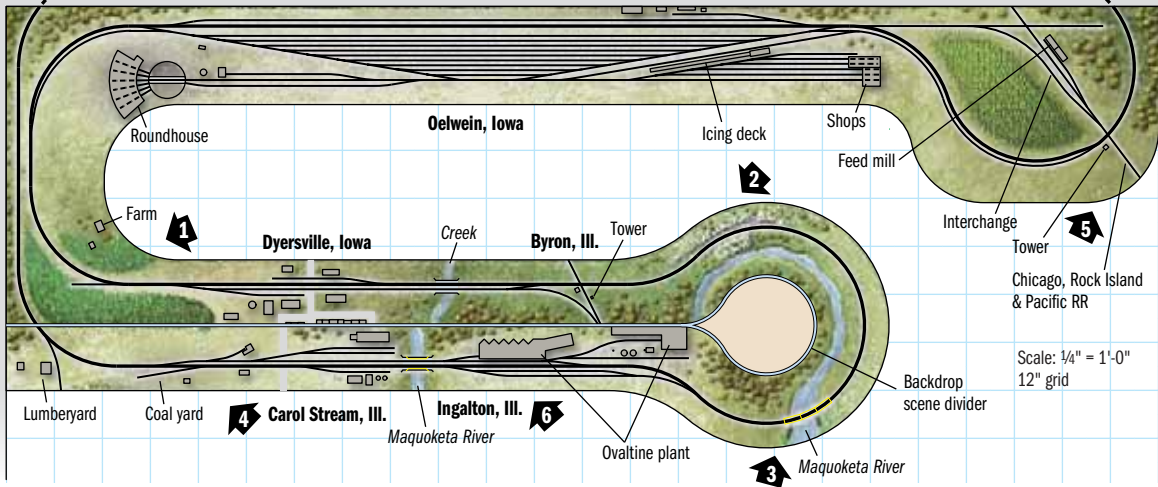

Staging: Chicago, Kansas City, Omaha, and St. Paul

Workshop

Roundhouse

Oelwein, Iowa

Icing deck

Shops

Feed mill

Farm

Dyersville, Iowa

Creek

Byron, Ill.

Tower

Interchange

Tower
Chicago, Rock Island
& Pacific RR

Lumberyard

Coal yard

Carol Stream, Ill.

Ingalton, Ill.

Maquoketa River

Ovaltine plant

Backdrop
scene divider

Maquoketa River

Scale: 1/4" = 1'-0"
12" grid