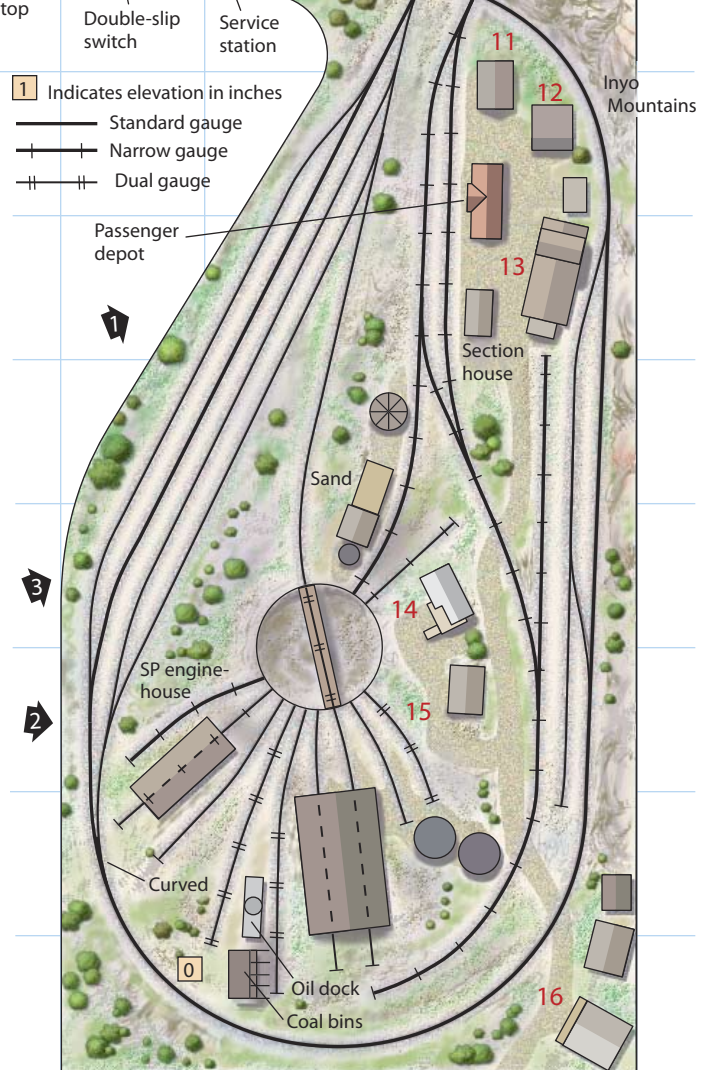

# INYO & WHITE MOUNTAIN RR

Scale: 3/8" = 1'-0", 12" grid  
 © 1998 Kalmbach Publishing Co., Model Railroader

- 1** Indicates elevation in inches
- Standard gauge
- +— Narrow gauge
- ||— Dual gauge

- |                                |                              |                             |
|--------------------------------|------------------------------|-----------------------------|
| 1. West Coast Machine & Design | 6. Dry goods and housewares  | 11. Dr. Sheehan's Office    |
| 2. Western clothing store      | 7. Otto Pahrtz Supply        | 12. Rookwood Pottery        |
| 3. Saloon                      | 8. Jan's Thrift Shop         | 13. Harry's Pipe & Supply   |
| 4. General merchandise         | 9. Residence                 | 14. Maintenance and repair  |
| 5. Inyo Hotel                  | 10. Fratello's Sand & Gravel | 15. Machine shop            |
|                                |                              | 16. Marly's Organic Produce |