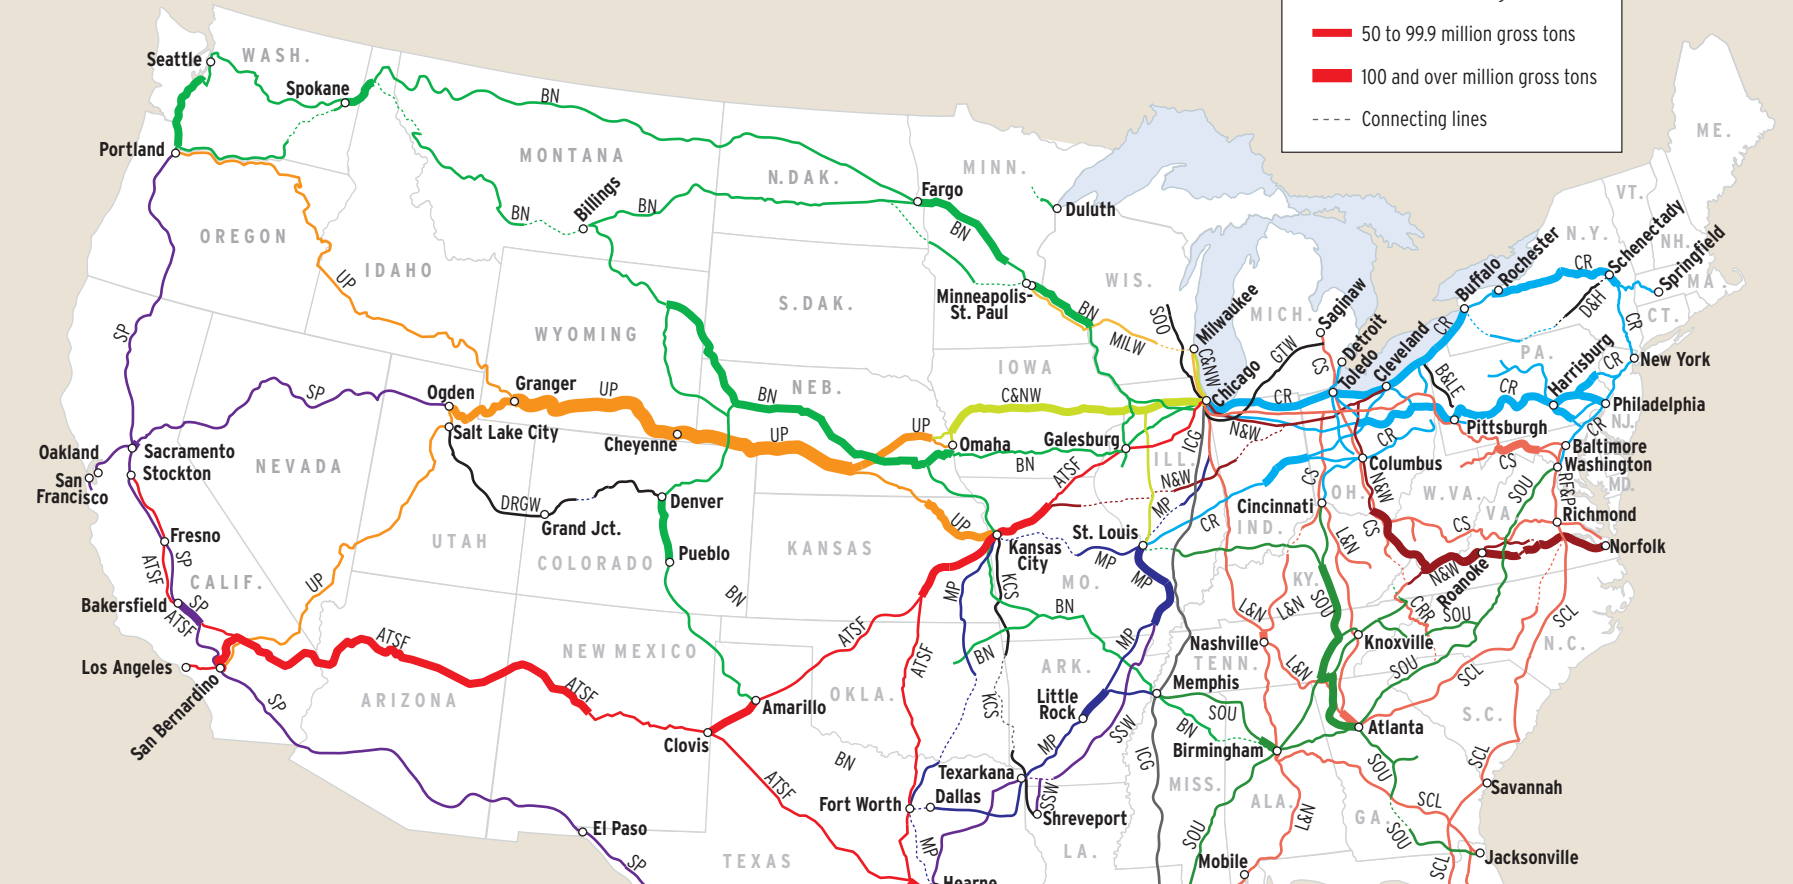

1980

1980 LEGEND

ATSF	Atchison, Topeka & Santa Fe	L&N	Louisville & Nashville
B&LE	Bessemer & Lake Erie	MILW	Milwaukee Road
BN	Burlington Northern	MP	Missouri Pacific
C&NW	Chicago & North Western	N&W	Norfolk & Western
CRR	Clinchfield	RF&P	Richmond, Fredericksburg & Potomac
CR	Conrail	SCL	Seaboard Coast Line
CS	Chessee System	SOU	Soo Line
D&H	Delaware & Hudson	SOU	Southern
DRGW	Denver & Rio Grande Western	SSW	St. Louis Southwestern
GTW	Grand Trunk Western	SP	Southern Pacific
ICG	Illinois Central Gulf	UP	Union Pacific
KCS	Kansas City Southern		

2005

2005 LEGEND

BNSF	BNSF Railway
CSX	CSX Transportation
CN	Canadian National
CPR	Canadian Pacific
KCS	Kansas City Southern
MRL	Montana Rail Link
NS	Norfolk Southern
UP	Union Pacific