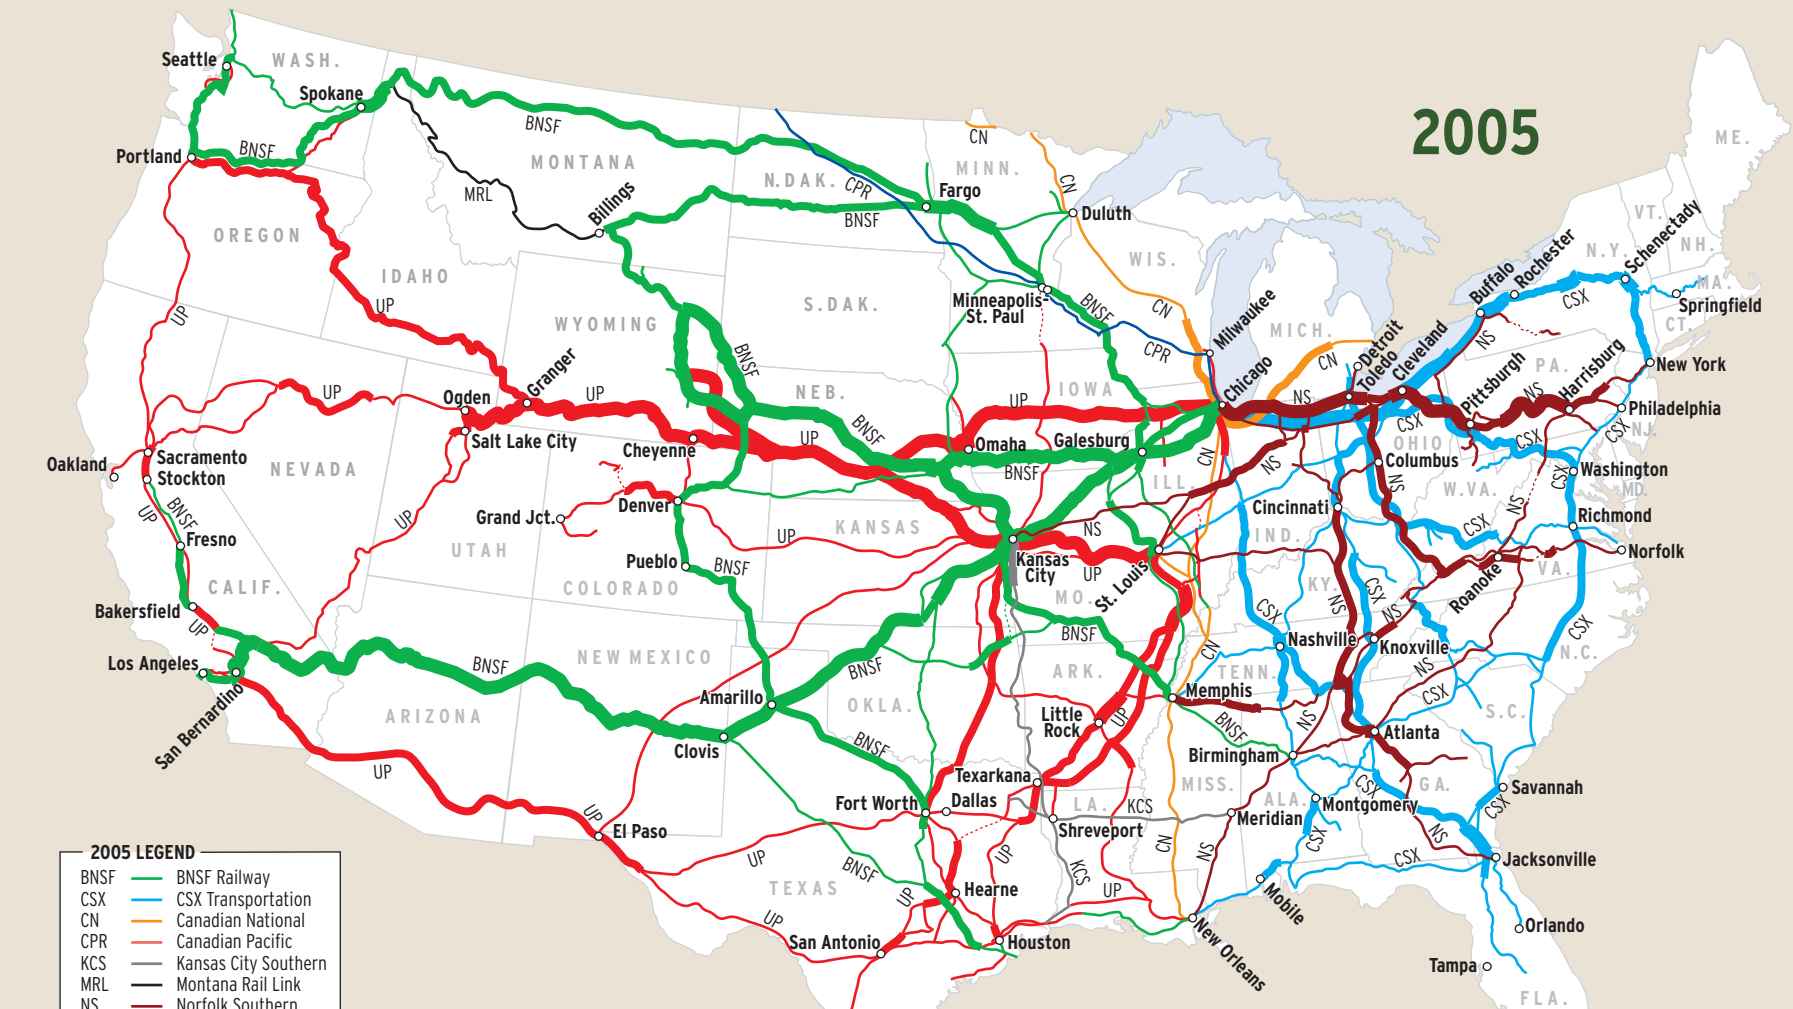

1980

1980 LEGEND

ATSF	Atchison, Topeka & Santa Fe	L&N	Louisville & Nashville
B&LE	Bessemer & Lake Erie	MILW	Milwaukee Road
BN	Burlington Northern	MP	Missouri Pacific
C&NW	Chicago & North Western	N&W	Norfolk & Western
CRR	Clinchfield	RF&P	Richmond, Fredericksburg & Potomac
CR	Conrail	SCL	Seaboard Coast Line
CS	Chessee System	SOU	Soo Line
D&H	Delaware & Hudson	SOU	Southern
DRGW	Denver & Rio Grande Western	SSW	St. Louis Southwestern
GTW	Grand Trunk Western	SP	Southern Pacific
ICG	Illinois Central Gulf	UP	Union Pacific
KCS	Kansas City Southern		

2005

2005 LEGEND

BNSF	BNSF Railway
CSX	CSX Transportation
CN	Canadian National
CPR	Canadian Pacific
KCS	Kansas City Southern
MRL	Montana Rail Link
NS	Norfolk Southern
UP	Union Pacific