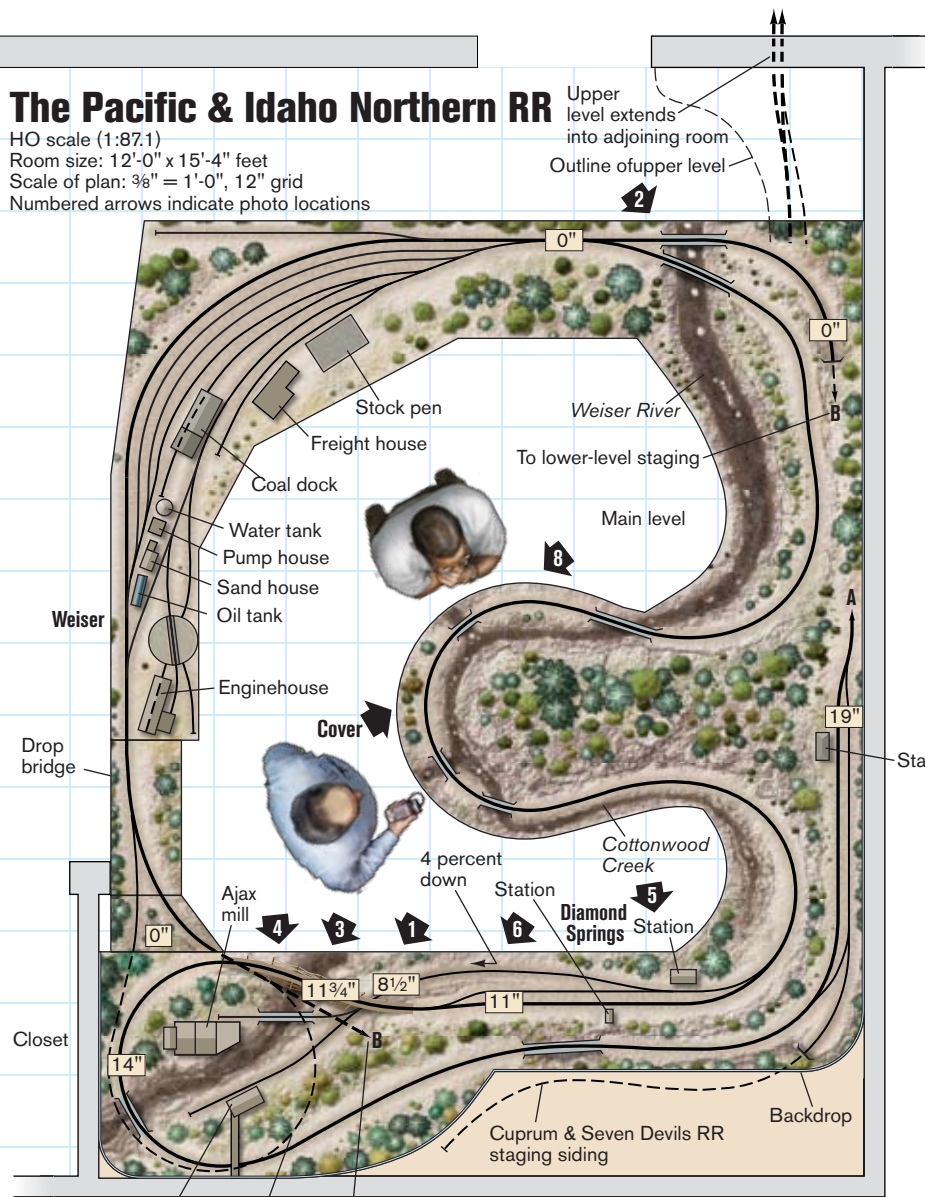

# The Pacific & Idaho Northern RR

HO scale (1:87.1)  
 Room size: 12'-0" x 15'-4" feet  
 Scale of plan: 3/8" = 1'-0", 12" grid  
 Numbered arrows indicate photo locations

Yankee-Standard ore bin  
 Reverse loop  
 To lower-level staging

© 2005 Kalmbach Publishing Co., Model Railroader

Meadows

Backdrops

Tiger ore bin

Mine tram

Upper level

Backdrop