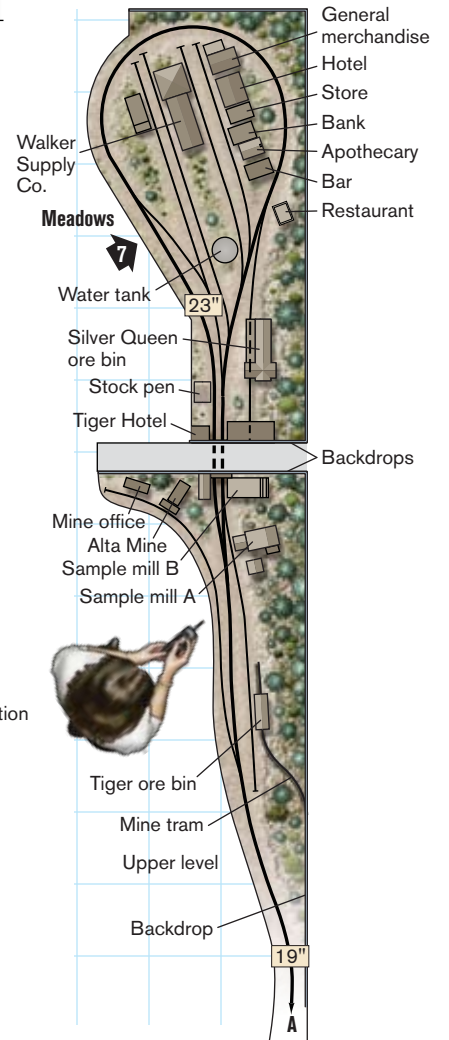

# The Pacific & Idaho Northern RR

HO scale (1:87.1)  
 Room size: 12'-0" x 15'-4" feet  
 Scale of plan: 3/8" = 1'-0", 12" grid  
 Numbered arrows indicate photo locations

Yankee-Standard ore bin  
 Reverse loop  
 To lower-level staging

© 2005 Kalmbach Publishing Co., Model Railroader

Meadows

Backdrops

Tiger ore bin

Mine tram

Upper level

Backdrop