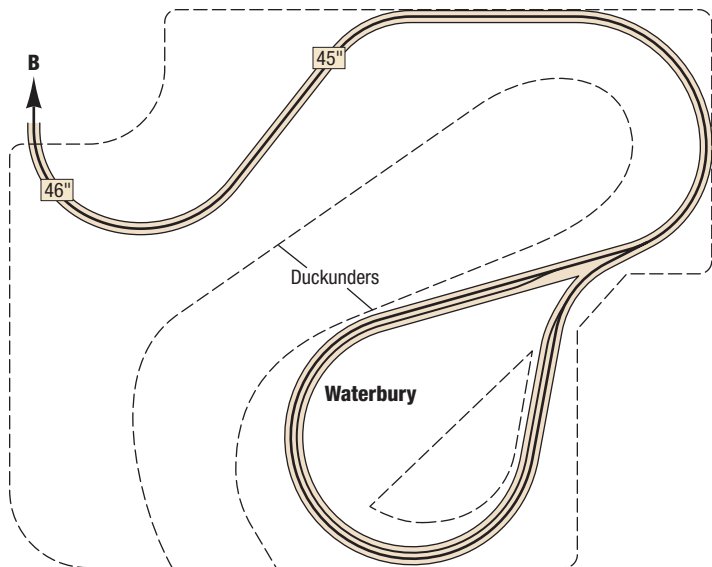

The New Haven's Derby Junction

HO scale (1:87.1)
 Layout size: 15'-6" x 19'-6"
 Scale of plan: 3/8" = 1'-0", 24" grid
 Numbered arrows indicate photo locations

© 2009 Kalmbach Publishing Co., Model Railroader

Lower staging level
 Scale of plan: 3/16" = 1'-0"