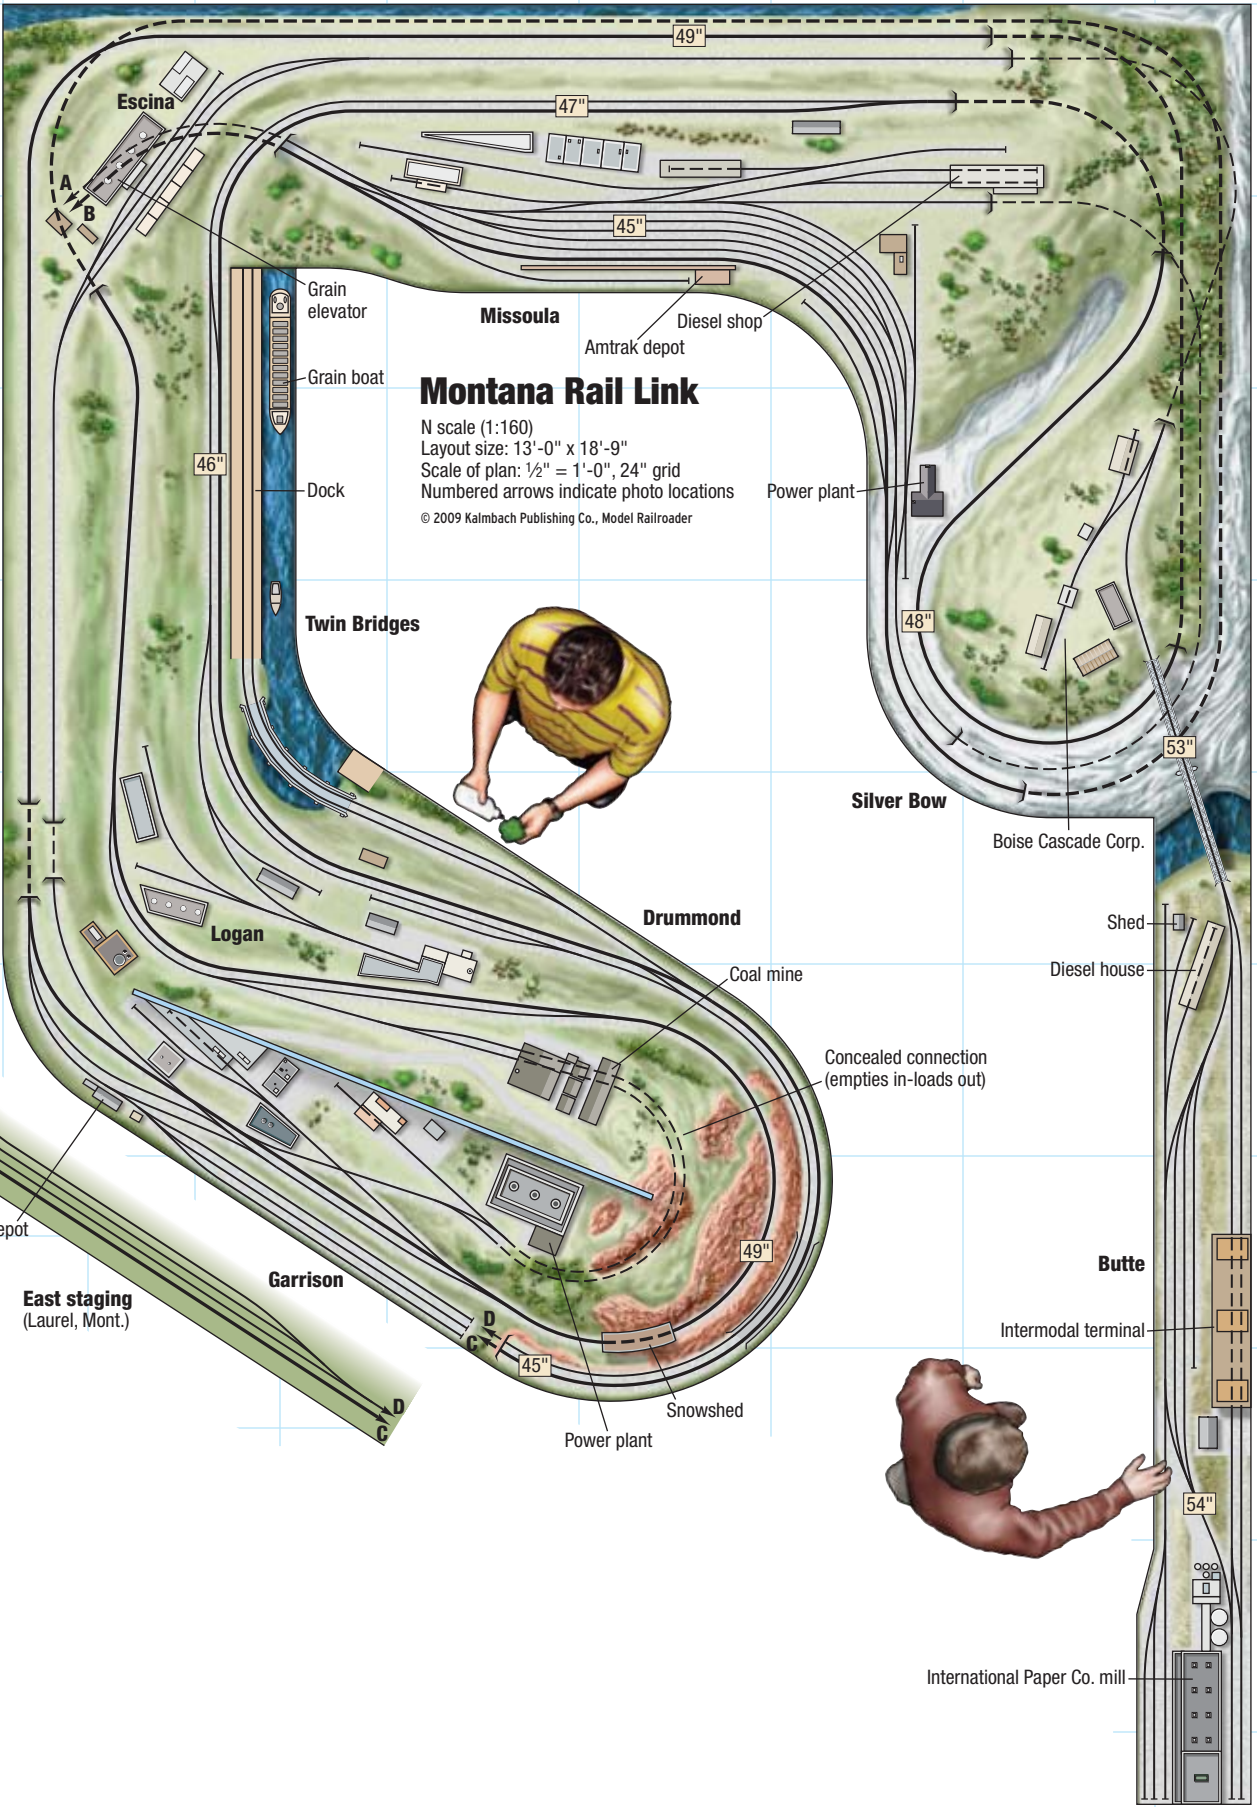

West staging
(Spokane, Wash.)

45"

East staging
(Laurel, Mont.)

45"

Escina

Grain elevator

Grain boat

Dock

Twin Bridges

Logan

Garrison

Missoula

Montana Rail Link

N scale (1:160)
Layout size: 13'-0" x 18'-9"
Scale of plan: 1/2" = 1'-0", 24" grid
Numbered arrows indicate photo locations
© 2009 Kalmbach Publishing Co., Model Railroader

Amtrak depot

Diesel shop

Power plant

Drummond

Coal mine

Concealed connection
(empties in-loads out)

Power plant

Snowshed

47"

45"

46"

48"

53"

49"

45"

54"