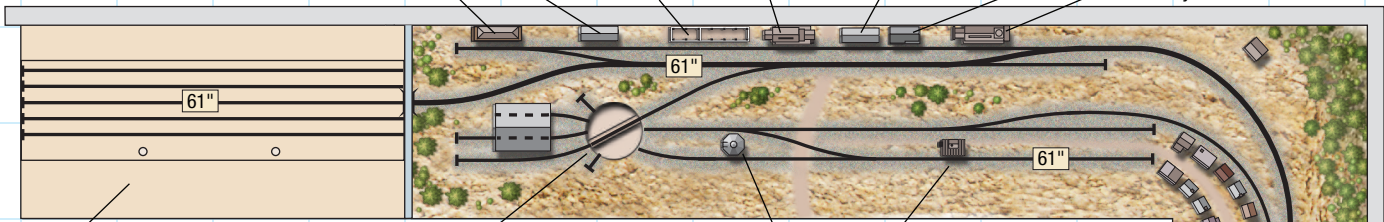

Passenger station Stones Mining Co. Stockyard Blacks Barrels D'Elia Supply Sierra Wholesale Bales Brewery