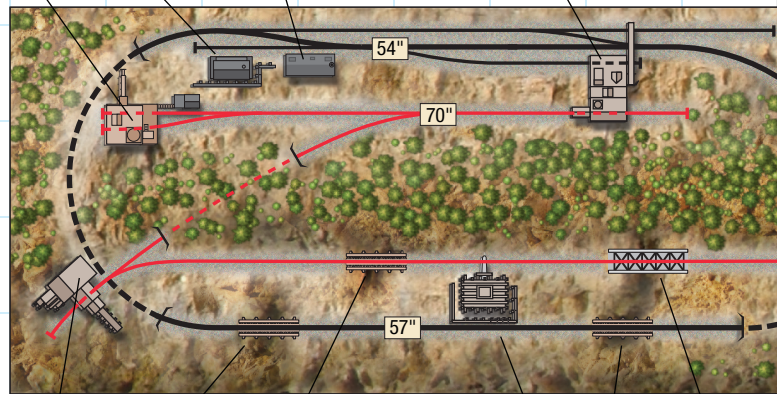

Passenger station Stones Mining Co. Stockyard Blacks Barrels D'Elia Supply Sierra Wholesale Bales Brewery

Traverser Lone Pine

Manzanar Independence

Turntable Water tower Freight dock

Onion Valley Mining & Lumber Co.

HO scale (1:87.1)
Layout size: 14 x 20 feet
Scale of plan: 1/2" = 1'-0", 12" grid
Numbered arrows indicate photo locations
© 2006 Kalmbach Publishing Co., Model Railroader

Mining supply building

Inyo Mine Freight house Mining supply building Tub Springs Seven Pines stamp mill

Oudama Mine Howe truss bridge Deck bridge Grays Meadow Water tower Trestle Atlas bridge

Great Balsa gold mine

Lumber storage

Onion Valley

Onion Valley Sawmill

Freight and passenger station

Water tower

Turntable

Kearsarge Pass