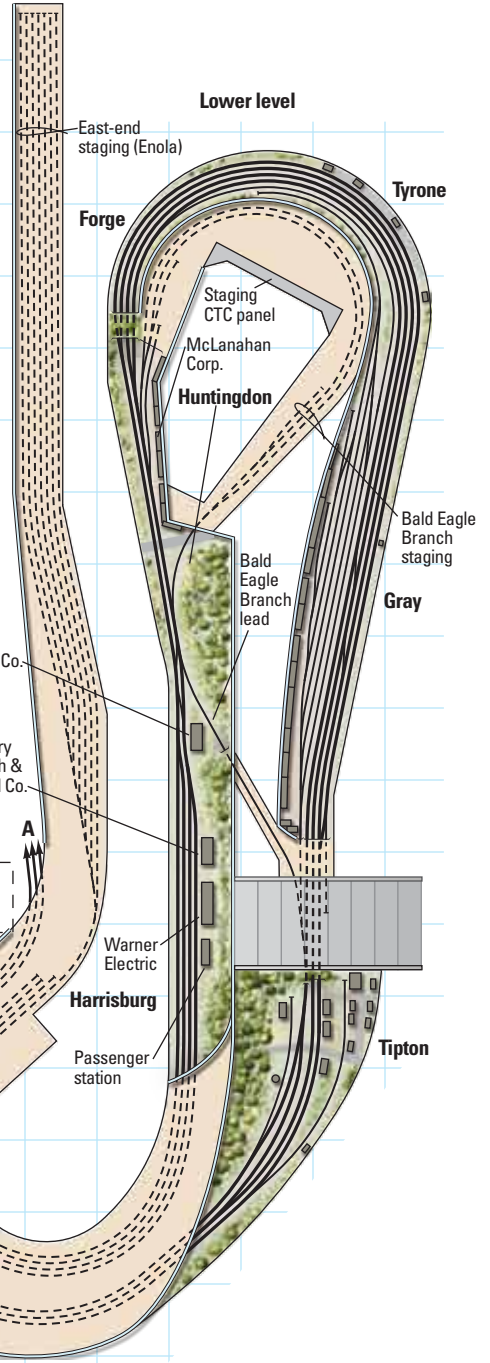

# Pennsylvania RR, Altoona area

HO scale (1:87.1)  
 Room size: 27" x 43"  
 Scale of plan: 3/16" = 1'-0", 24" grid  
 Numbered arrows indicate photo locations  
 Illustration by Kellie Jaeger

© 2010 Kalmbach Publishing Co., Model Railroader magazine.  
 This material may not be reproduced in any form without permission from the publisher.