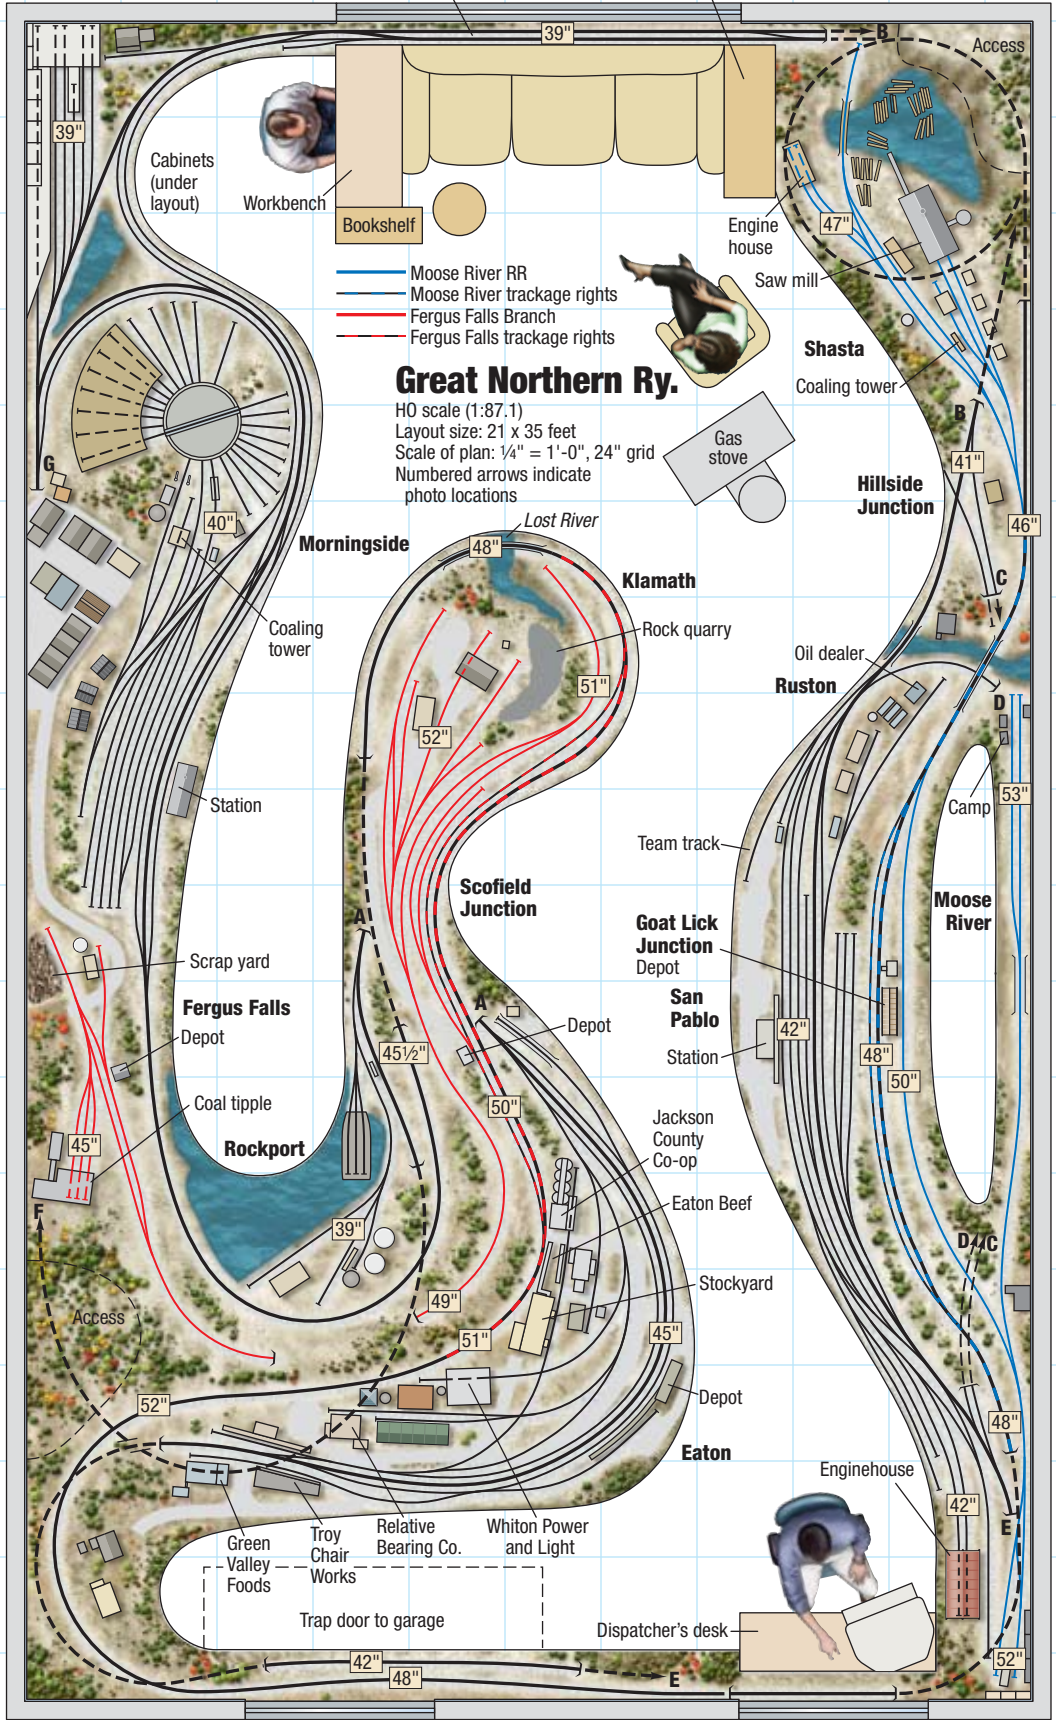

Broadview

Columbia River bridge

TV/VCR/stereo

- Moose River RR
- Moose River trackage rights
- Fergus Falls Branch
- Fergus Falls trackage rights

Great Northern Ry.

HO scale (1:87.1)
 Layout size: 21 x 35 feet
 Scale of plan: 1/4" = 1'-0", 24" grid
 Numbered arrows indicate photo locations

Hidden staging
 (westbound -
 Edgewater, Ore.;
 eastbound -
 Spokane)

G

F