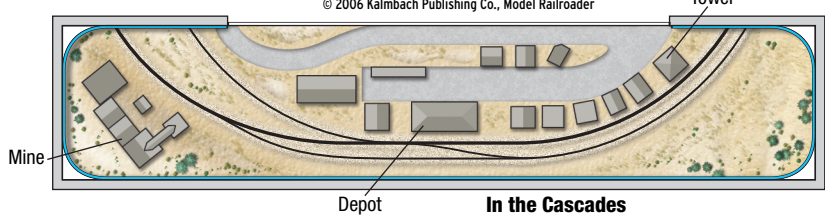

Through the Rockies

Highway bridge
The big city
 Union Station

Enginehouse
 Coal tower
Over the prairie
 Sand
 Depot
 Stock pens
 Freight house
 Water

Eaglecreek & Northern

HO scale (1:87.1)
 Room size: 7'-10" x 14'-5"
 Scale of plan: 1/4" = 1'-0", 12" grid
 Numbered arrows indicate photo locations
 © 2006 Kalmbach Publishing Co., Model Railroader