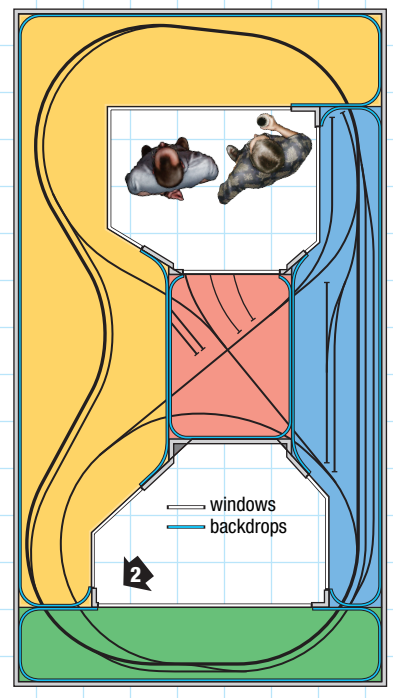

Through the Rockies

Highway bridge
The big city
 Union Station

Enginehouse
 Coal tower
Over the prairie
 Sand
 Depot
 Stock pens
 Freight house
 Water

Eaglecreek & Northern

HO scale (1:87.1)
 Room size: 7'-10" x 14'-5"
 Scale of plan: 1/4" = 1'-0", 12" grid
 Numbered arrows indicate photo locations
 © 2006 Kalmbach Publishing Co., Model Railroader