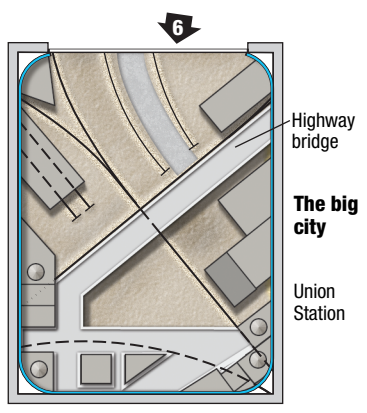

Through the Rockies

Highway bridge
The big city
 Union Station

Enginehouse
 Coal tower
Over the prairie
 Sand
 Depot
 Stock pens
 Freight house
 Water

Eaglecreek & Northern

HO scale (1:87.1)
 Room size: 7'-10" x 14'-5"
 Scale of plan: 1/4" = 1'-0", 12" grid
 Numbered arrows indicate photo locations
 © 2006 Kalmbach Publishing Co., Model Railroader