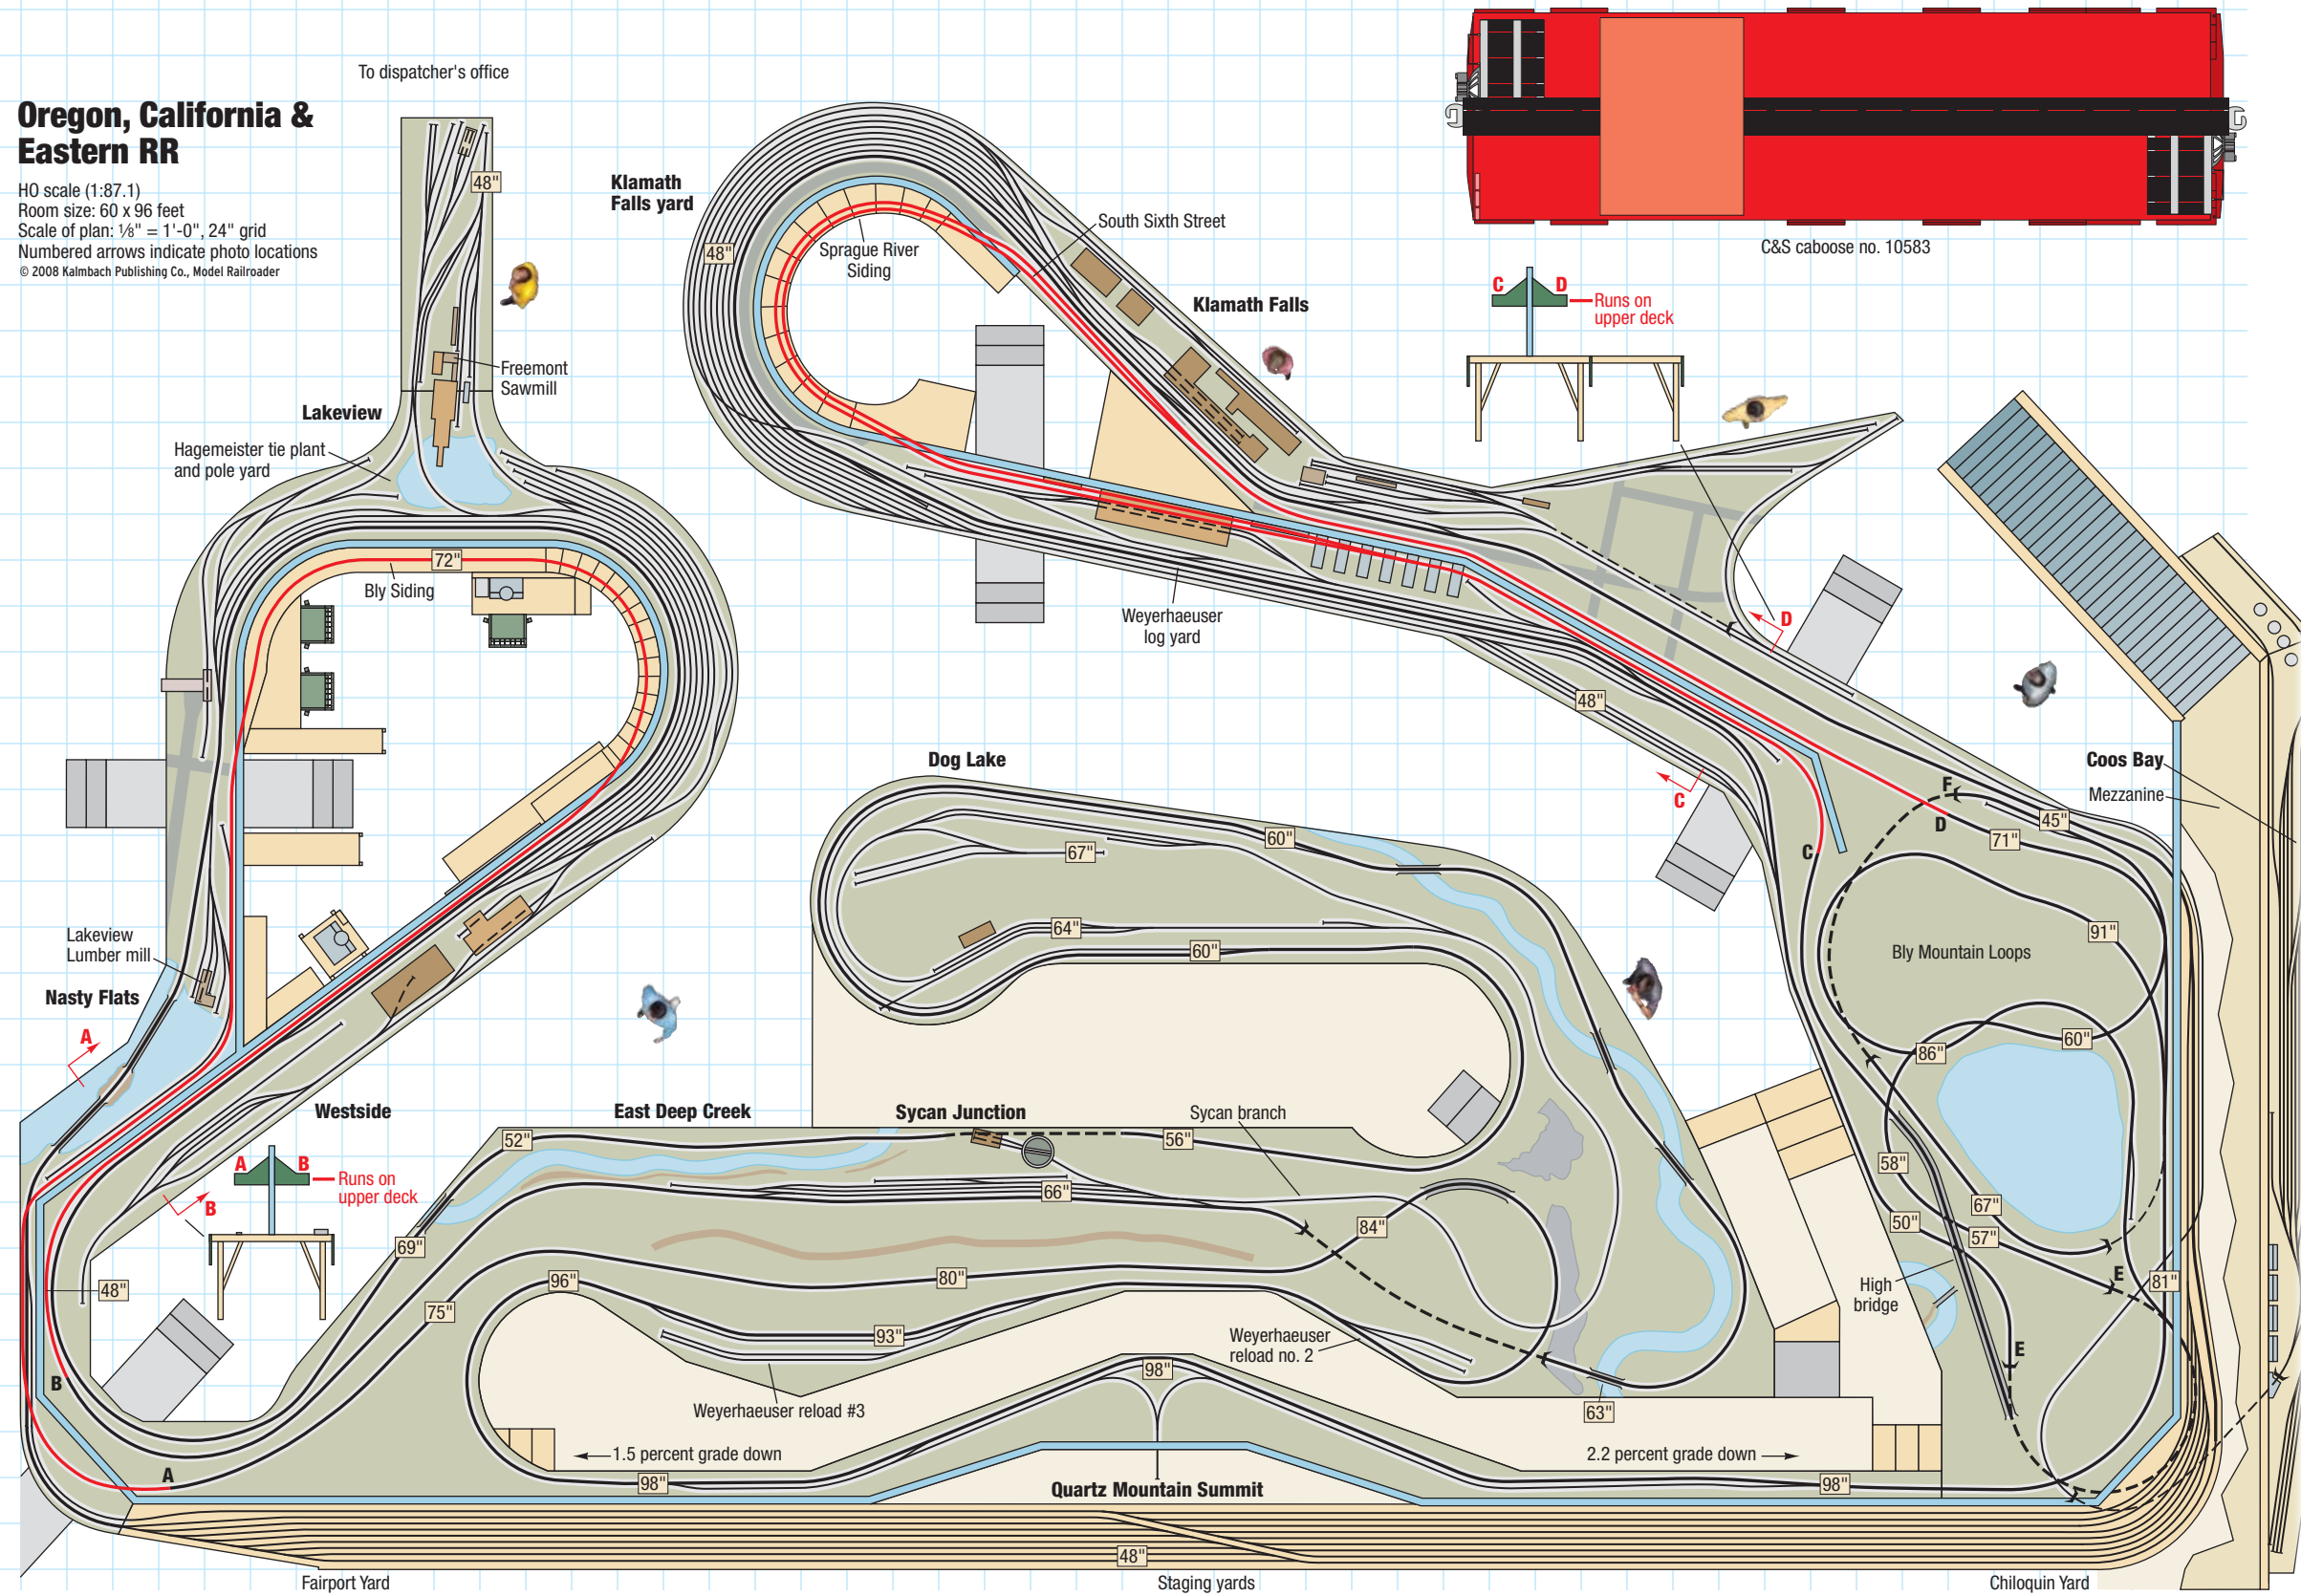

Oregon, California & Eastern RR

HO scale (1:87.1)
 Room size: 60 x 96 feet
 Scale of plan: 1/8" = 1'-0", 24" grid
 Numbered arrows indicate photo locations
 © 2008 Kalmbach Publishing Co., Model Railroader

To dispatcher's office

Klamath Falls yard

South Sixth Street

Klamath Falls

C&S caboose no. 10583

Runs on upper deck

Lakeview

Hagemeister tie plant and pole yard

East Deep Creek

Sycan Junction

Sycan branch

High bridge

Runs on upper deck

Weyerhaeuser reload #3

Weyerhaeuser reload no. 2

1.5 percent grade down

2.2 percent grade down

Quartz Mountain Summit

Fairport Yard

Staging yards

Chiloquin Yard