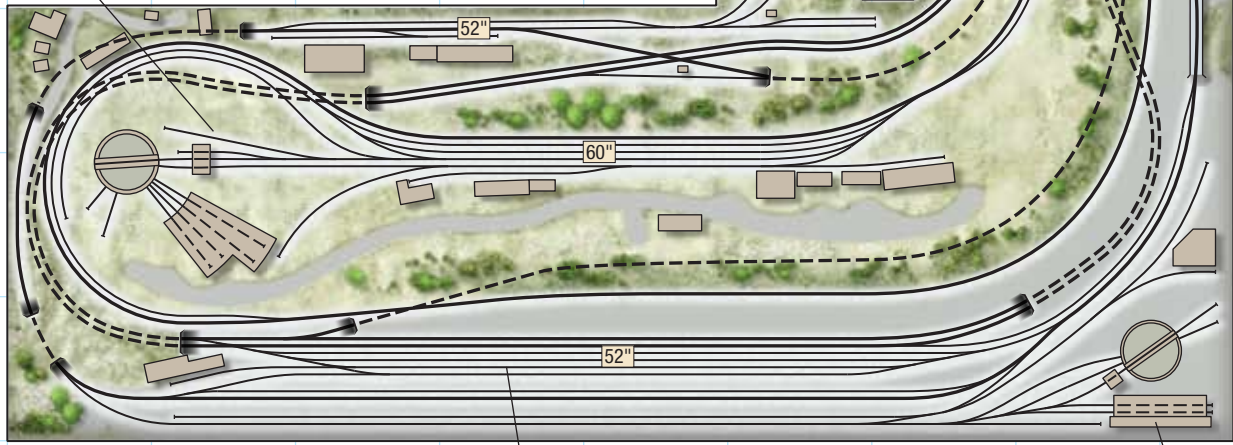

**Bay State Model Railroad
Museum N scale division**

N scale (1:160)
 Layout size: 17 x 26 feet
 Scale of plan: 3/8" = 1'-0", 24" grid
 Numbered arrows indicate photo locations

St. Johnsbury, Vt.

Whitefield

Bartlett Yard

Bartlett

Engine terminal