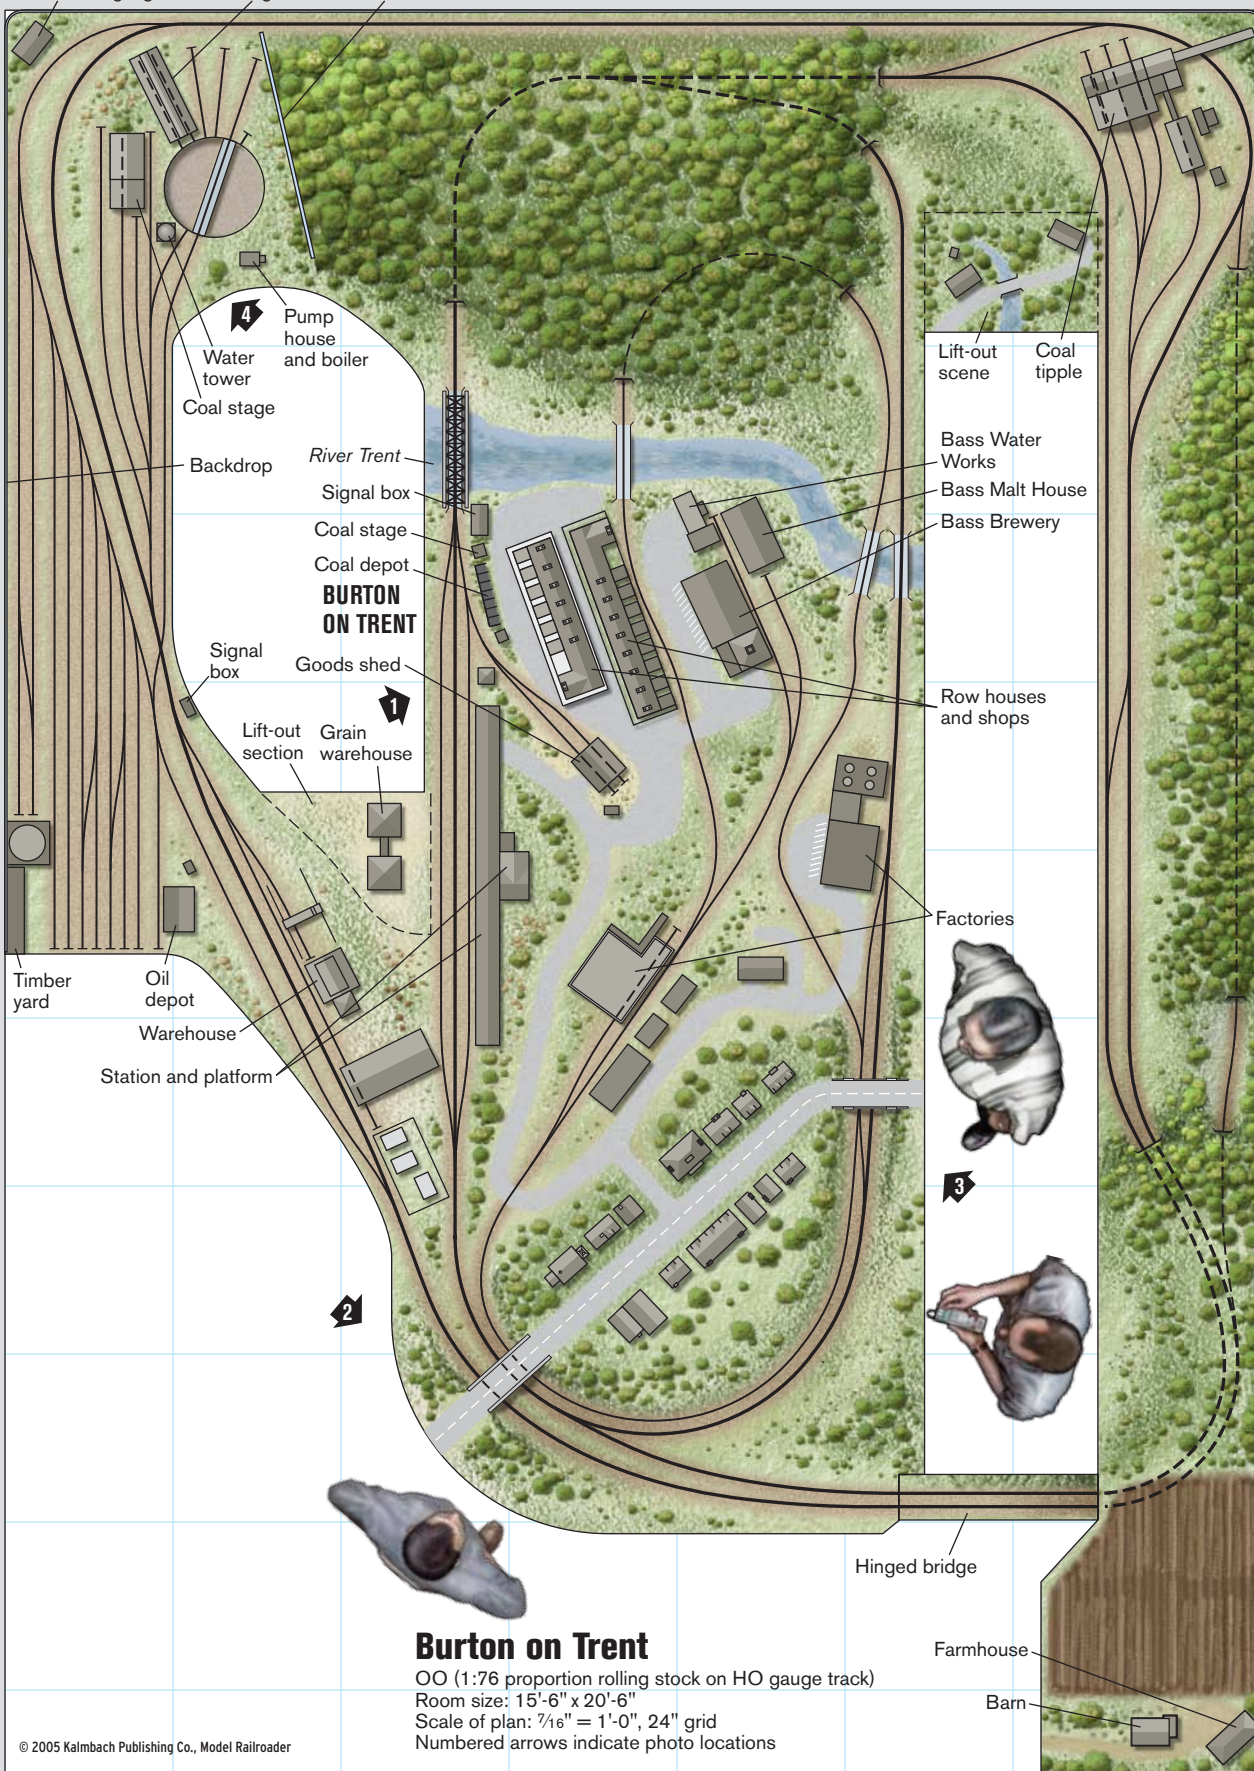

Leicester Siding signal box Engine shed View block

4
Pump house and boiler
Water tower
Coal stage
Backdrop
River Trent
Signal box
Coal stage
Coal depot
BURTON ON TRENT
Signal box
Goods shed
1
Lift-out section
Grain warehouse

Lift-out scene
Coal tipple
Bass Water Works
Bass Malt House
Bass Brewery

Row houses and shops

Factories

Timber yard
Oil depot
Warehouse
Station and platform

Hinged bridge

Farmhouse
Barn

Burton on Trent

OO (1:76 proportion rolling stock on HO gauge track)

Room size: 15'-6" x 20'-6"

Scale of plan: 7/16" = 1'-0", 24" grid

Numbered arrows indicate photo locations