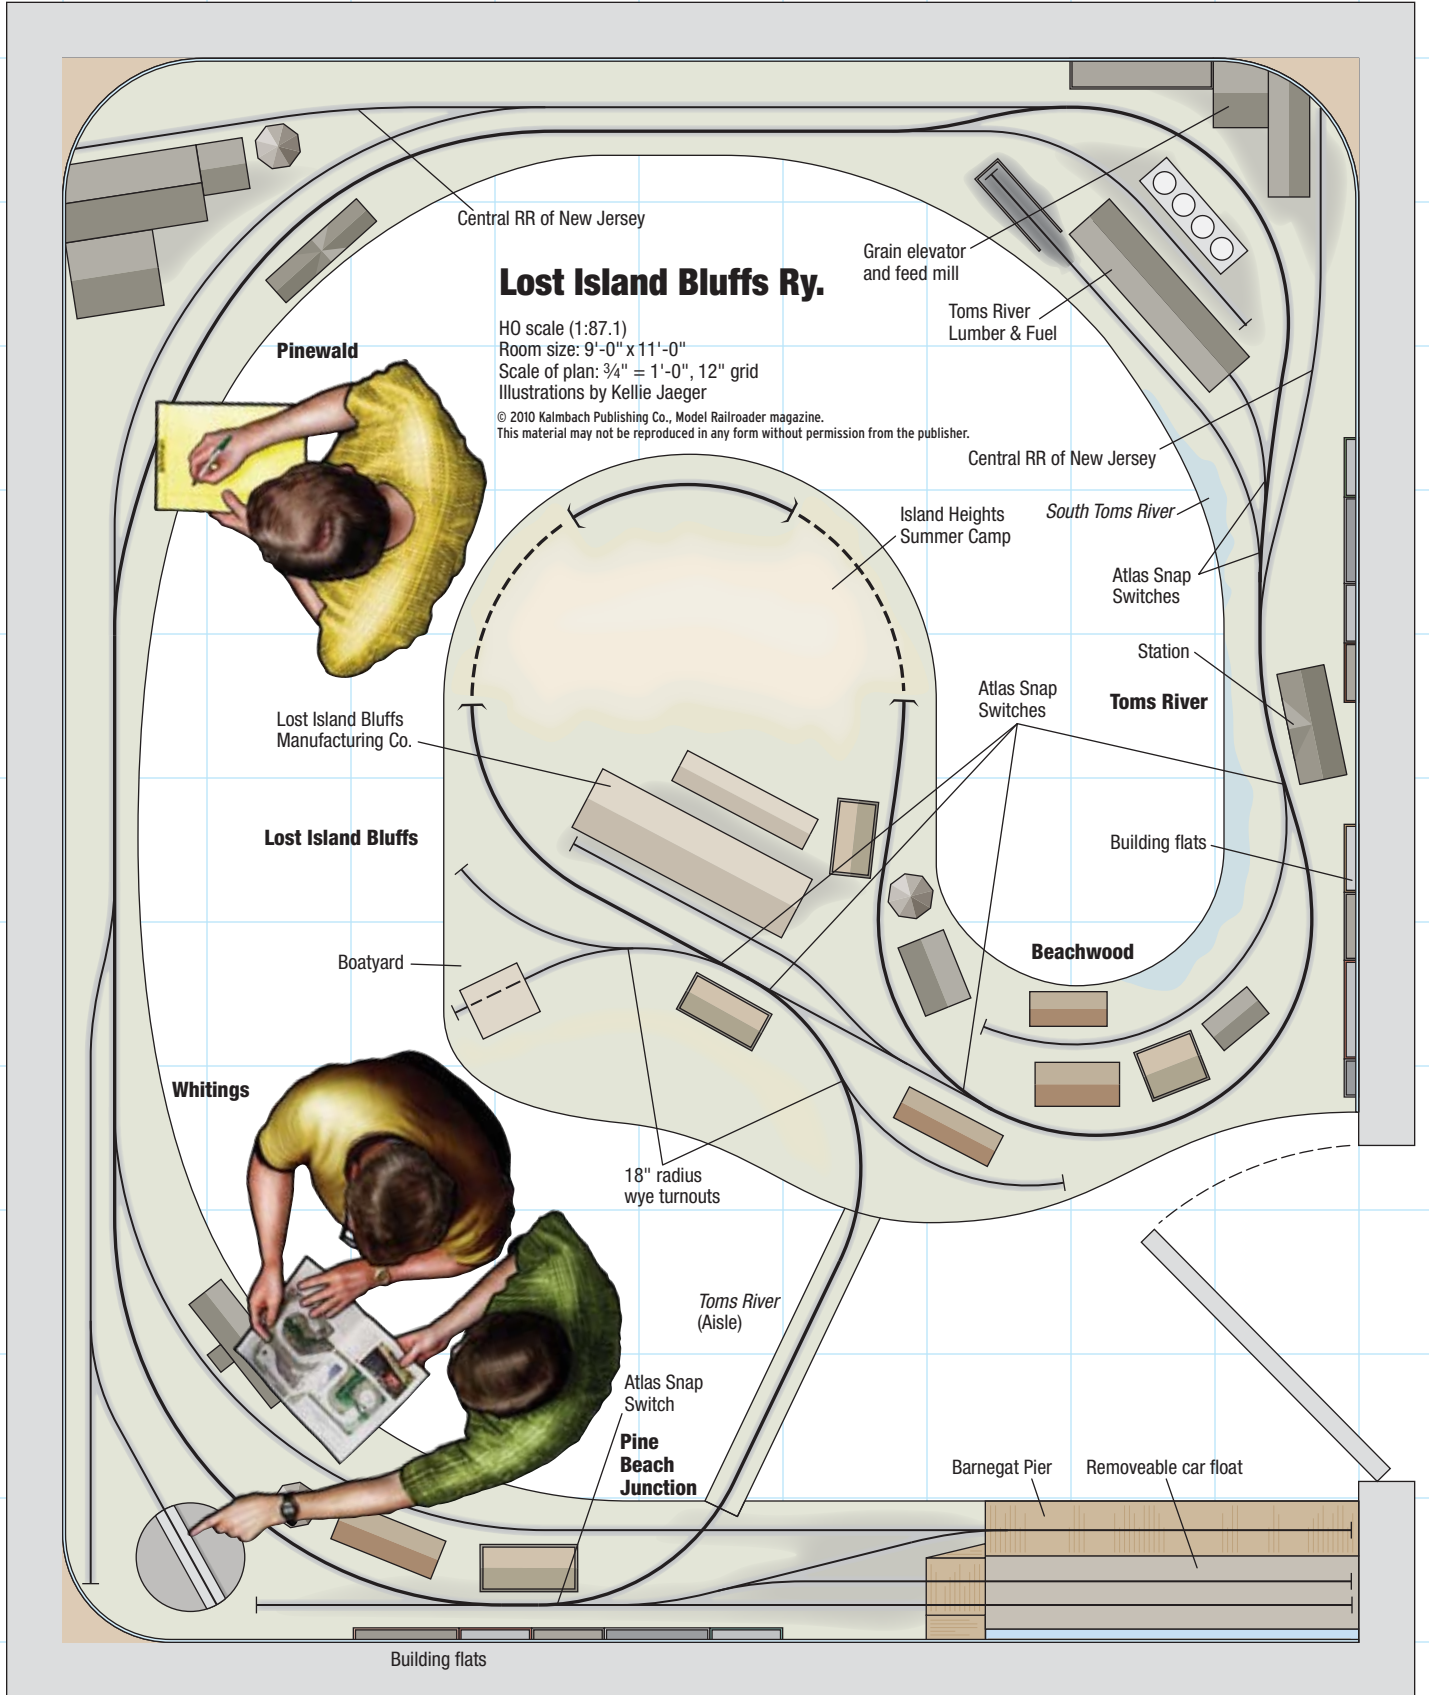

Lost Island Bluffs Ry.

HO scale (1:87.1)
Room size: 9'-0" x 11'-0"
Scale of plan: 3/4" = 1'-0", 12" grid
Illustrations by Kellie Jaeger

© 2010 Kalmbach Publishing Co., Model Railroader magazine.
This material may not be reproduced in any form without permission from the publisher.

Central RR of New Jersey

Grain elevator and feed mill

Toms River Lumber & Fuel

Pinewald

Central RR of New Jersey

Island Heights Summer Camp

South Toms River

Atlas Snap Switches

Lost Island Bluffs Manufacturing Co.

Atlas Snap Switches

Toms River

Lost Island Bluffs

Building flats

Boatyard

Beachwood

Whitings

18" radius wye turnouts

Toms River (Aisle)

Atlas Snap Switch

Pine Beach Junction

Barnegat Pier

Removeable car float

Building flats